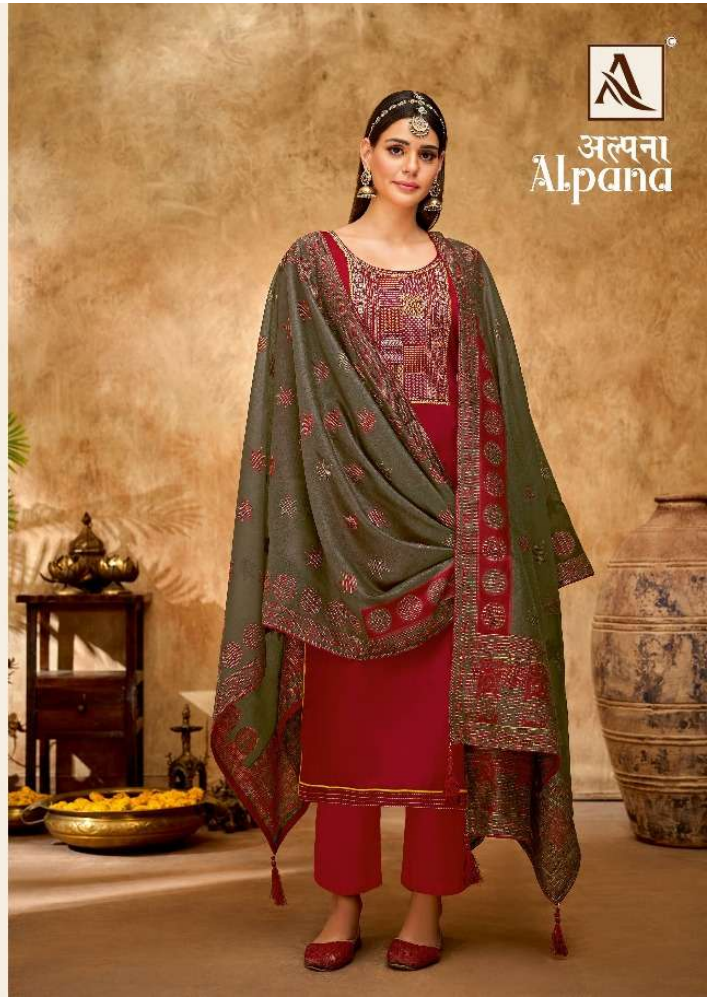

GORGEOUS GALLANT

S-1099-004