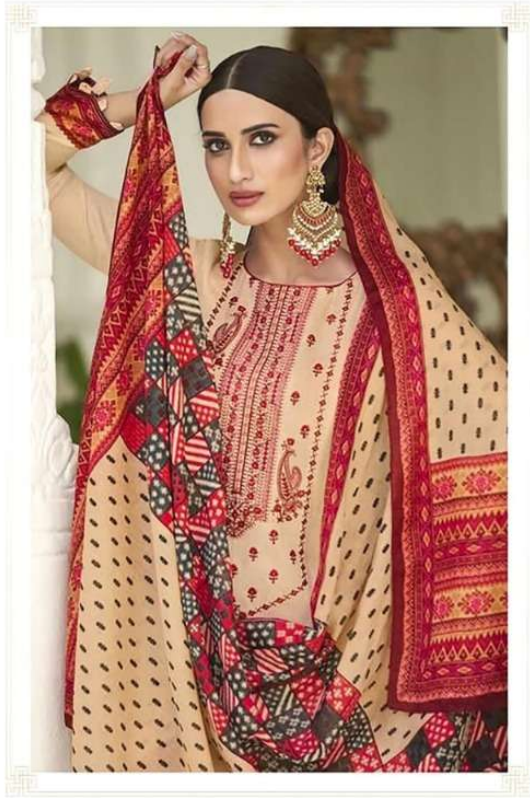

APANA COTTON[®]
Suit & Sarees

Razia Sultan [®] **VOL-39**
KARACHI COTTON ★★ ★

A collection that you sport with a personal take

39009

39005

Put your best face forward in the star of the season's hues

Dress style with luxurious soft fabric, highlighted by ornate and feminine details

Fashion must be defined by comfort and ease of maneuverability

39002

This season look up with some truly inspiring
& elegantly

39001