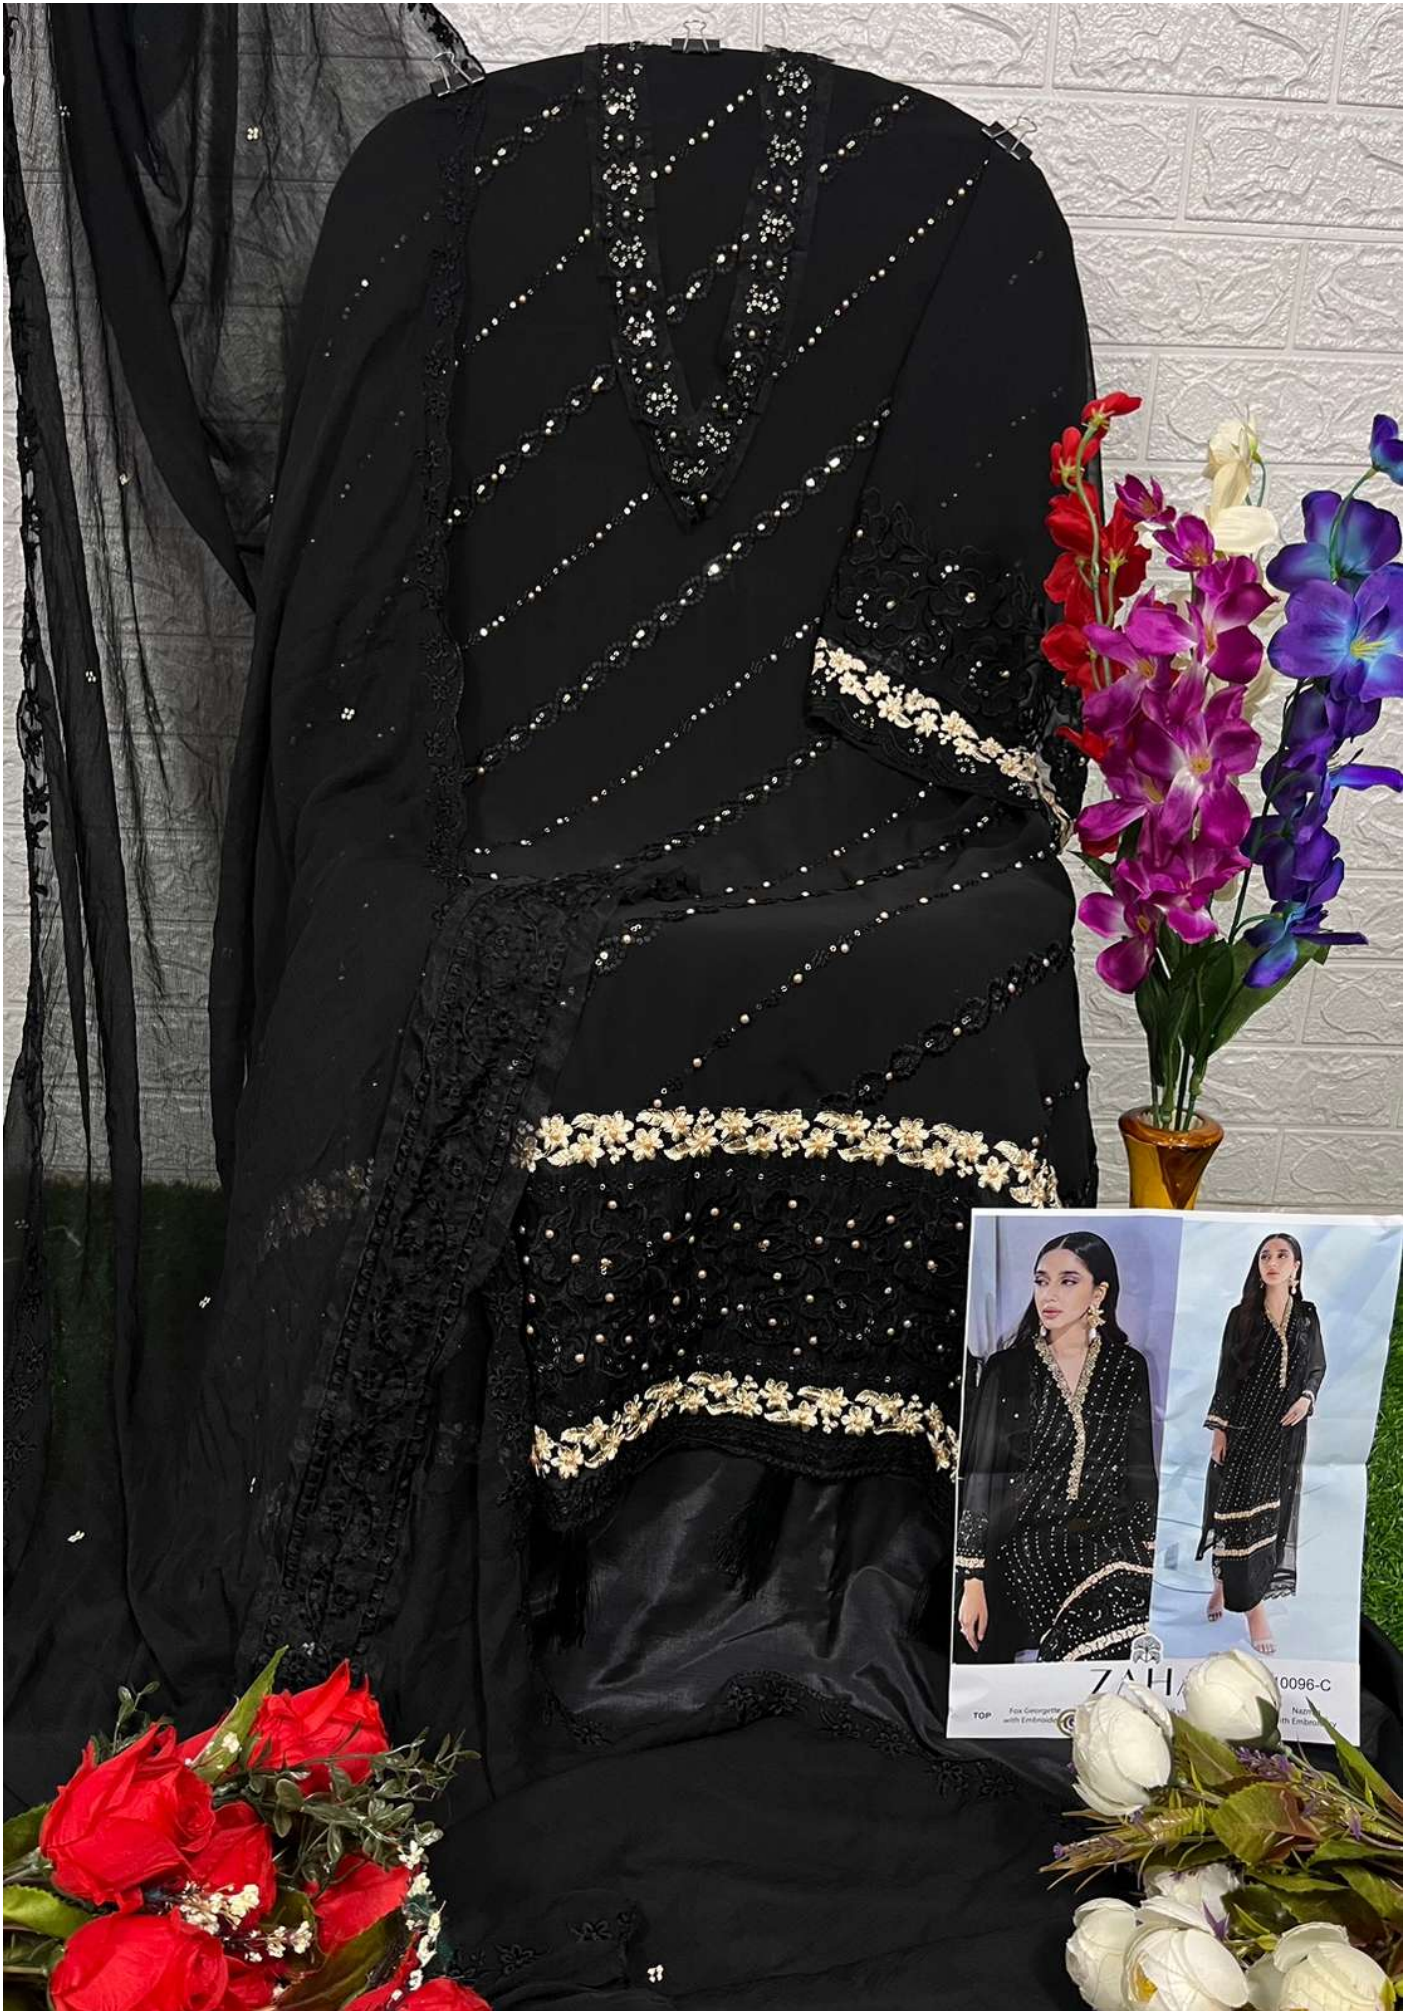

ZAHA

10096-HIT COLOURS

ZAHA

D.No.10096-A

TOP Fox Georgette
with Embroidery

BOTTOM-INNER Dull santoon

DUPATTA Nazmin
with Embroidery

ZAHA

D.No.10096-B

TOP Fox Georgette
with Embroidery

BOTTOM-INNER Dull santoon

DUPATTA Nazmin
with Embroidery

ZAHA

D.No.10096-C

TOP Fox Georgette
with Embroidery

BOTTOM-INNER Dull santoon

DUPATTA Nazmin
with Embroidery

ZAHA

D.No.10096-D

TOP Fox Georgette with Embroidery

BOTTOM-INNER Dull santoon

DUPATTA Nazmin with Embroidery

10096-HIT COLOURS

ZAHA

TOP Faux Georgette with Embroidery

BOTTOM-INNER Dull santoon

DUPATTA

Nazmin with Embroidery

10096-A

10096-B

10096-C

10096-D