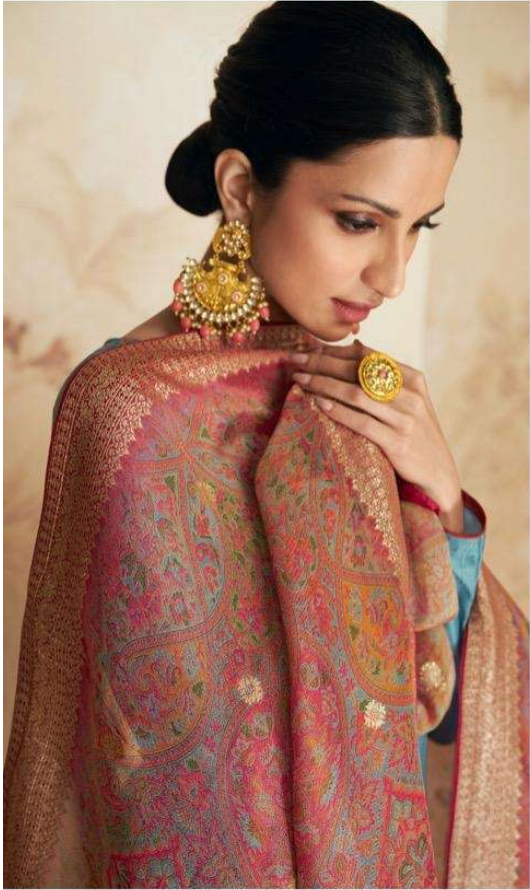

..9470..

..9467..

..9468..

AASHIRWAD®
CREATION
GEET

AASHIRWAD®
CREATION

..9466..

AASHIRWAD®
CREATION

..9469..

..9467..

..9469..

A | AASHIRWAD®
CREATION

GULKAND®
A brand by Aashirwad

GEET

DESIGN	PRICE	DESCRIPTION
9465	1895	~ TOP ~ PREMIUM SILK
9466	1895	~ BOTTOM ~ PURE COTTOM JAM SATIN
9467	1895	~ DUPTTA ~ PURE ORGANZA JACQUED VISCOSE WITH DIGITAL PRINT
9468	1895	
9469	1895	
9470	1895	