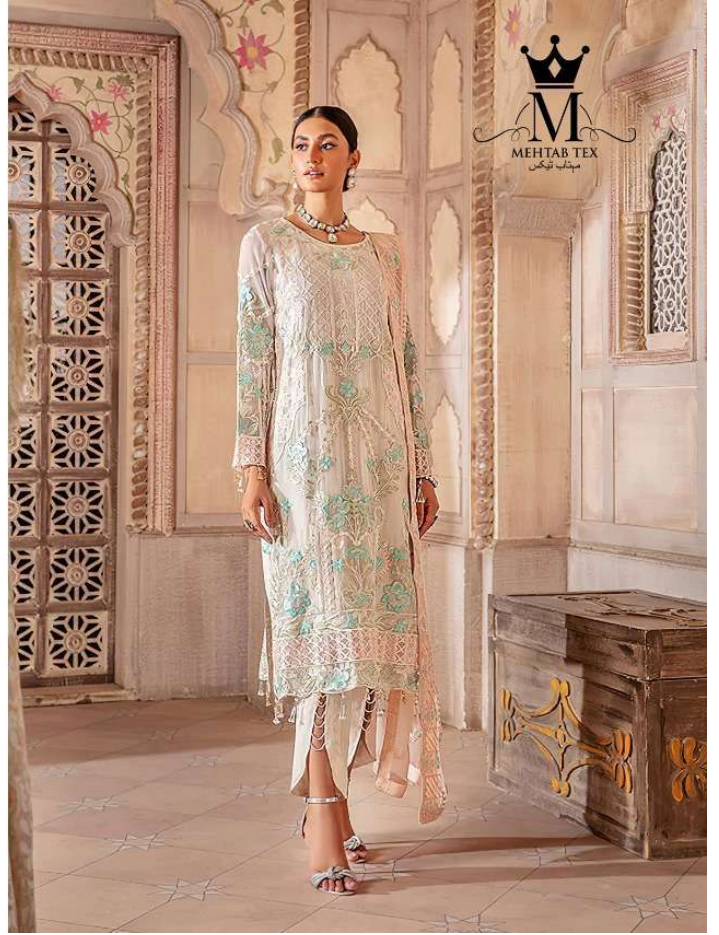

M
MEHTAB TEX
مہتاب تکسٹائلز

ZEBTAN[®]
FARMAISH

8001

TOP

**FOX GEORGATTE WITH
HEAVY EMBROIDERY
WITH HAND DIAMOND**

BOTTOM / INNER

HEAVY SANTOON

DUPATTA

**NAZMIN WITH
WORK**

8002

8001

ZEBTAN[®]
FARMAISH

8002

TOP

FOX GEORGATTE WITH
HEAVY EMBROIDERY
WITH HAND DIAMOND

BOTTOM / INNER

HEAVY SANTOON

DUPATTA

NAZMIN WITH
WORK

M
HERITAGE
ZEBAN FARMAISH

8001 TOP
FOX GEORGETTE WITH
HEAVY EMBROIDERY
WITH HAND DIAMOND

BOTTOM / INNER
HEAVY SANTOON

DUPATTA
NAZMIN WITH
WORK

ZEBTAN®
FARMAISH