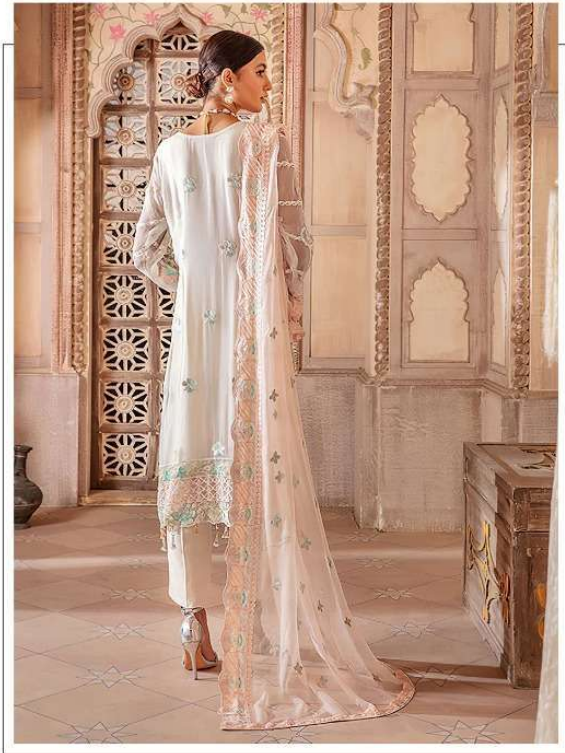

  
**M**  
MEHTAB TEX  
مہتاب تکسٹائلز

**ZEBTAN<sup>®</sup>**  
**FARMAISH**

**8001**

**TOP**

**FOX GEORGATTE WITH  
HEAVY EMBROIDERY  
WITH HAND DIAMOND**

**BOTTOM / INNER**

**HEAVY SANTOON**

**DUPATTA**

**NAZMIN WITH  
WORK**

8002

8001

ZEBTAN<sup>®</sup>  
FARMAISH

8002

TOP

FOX GEORGATTE WITH  
HEAVY EMBROIDERY  
WITH HAND DIAMOND

BOTTOM / INNER

HEAVY SANTOON

DUPATTA

NAZMIN WITH  
WORK

**M**  
HERITAGE  
**ZEBAN FARMAISH**

**8001 TOP**  
FOX GEORGETTE WITH  
HEAVY EMBROIDERY  
WITH HAND DIAMOND

**BOTTOM / INNER**  
HEAVY SANTOON

**DUPATTA**  
NAZMIN WITH  
WORK

ZEBTAN®  
FARMAISH

8001

8002

8003

  
MEHTAB TEX  
مہتاب ٹیکس

ZEBTAN<sup>®</sup>  
FARMAISH

**8003 TOP**

FOX GEORGATTE WITH  
HEAVY EMBROIDERY  
WITH HAND DIAMOND