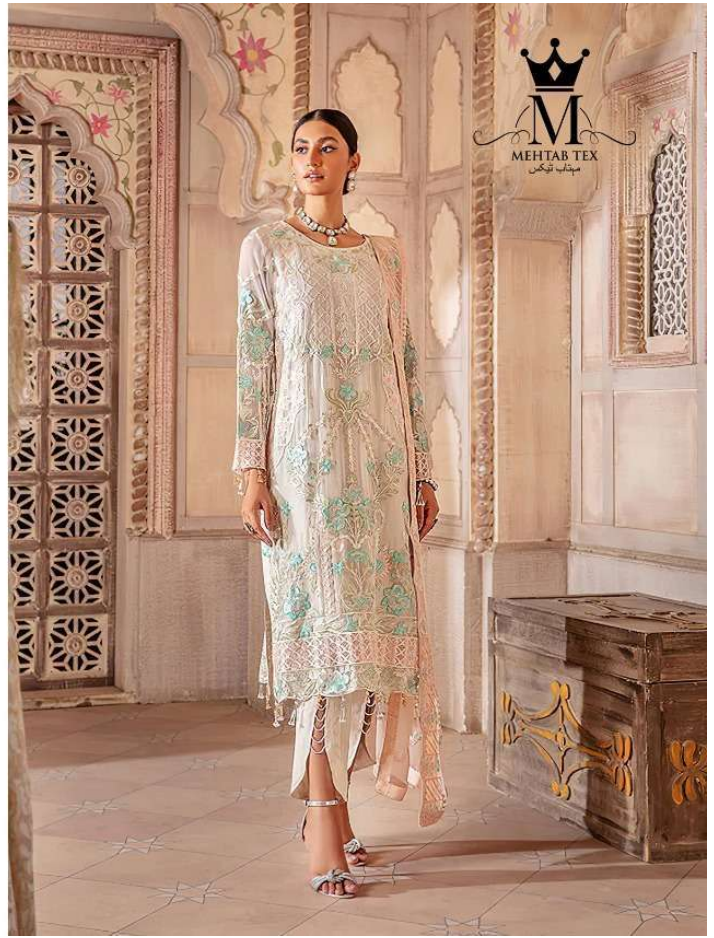

  
**M**  
MEHTAB TEX  
مہتاب تکسٹائلز

**ZEBTAN<sup>®</sup>**  
**FARMAISH**

**8001**

**TOP**

**FOX GEORGATTE WITH  
HEAVY EMBROIDERY  
WITH HAND DIAMOND**

**BOTTOM / INNER**

**HEAVY SANTOON**

**DUPATTA**

**NAZMIN WITH  
WORK**

8002

8001

ZEBTAN<sup>®</sup>  
FARMAISH

8002

TOP

FOX GEORGATTE WITH  
HEAVY EMBROIDERY  
WITH HAND DIAMOND

BOTTOM / INNER

HEAVY SANTOON

DUPATTA

NAZMIN WITH  
WORK

**M**  
HERITAGE  
**ZEBAN FARMAISH**

**8001 TOP**  
FOX GEORGETTE WITH  
HEAVY EMBROIDERY  
WITH HAND DIAMOND

**BOTTOM / INNER**  
HEAVY SANTOON

**DUPATTA**  
NAZMIN WITH  
WORK