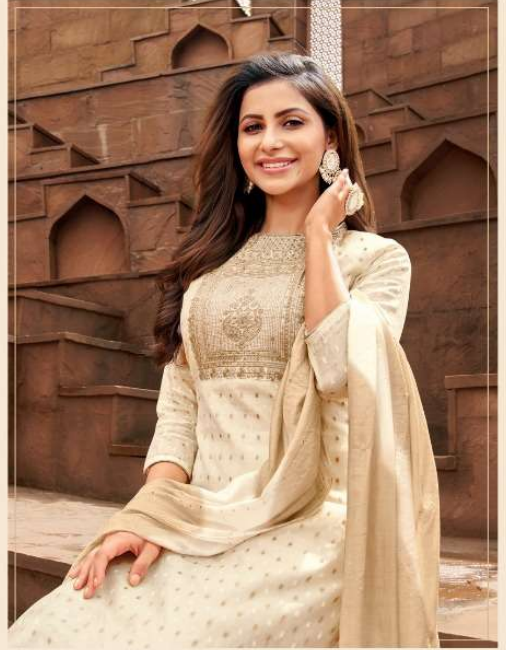

MIDORI

THE COLORS
SUITS IN VARIOUS COLORS AND DESIGNS

53002

CRAFTED SUITS
THE COLLECTION THAT EXHIBITS
53003

53006

53001

53002

53003

53004

53005

53006

KAPIL
ArtioTM
A READYMADE VENTURES

MIDORI

BEST IN YOU

Ethnic wear that brings out the best in you

53005