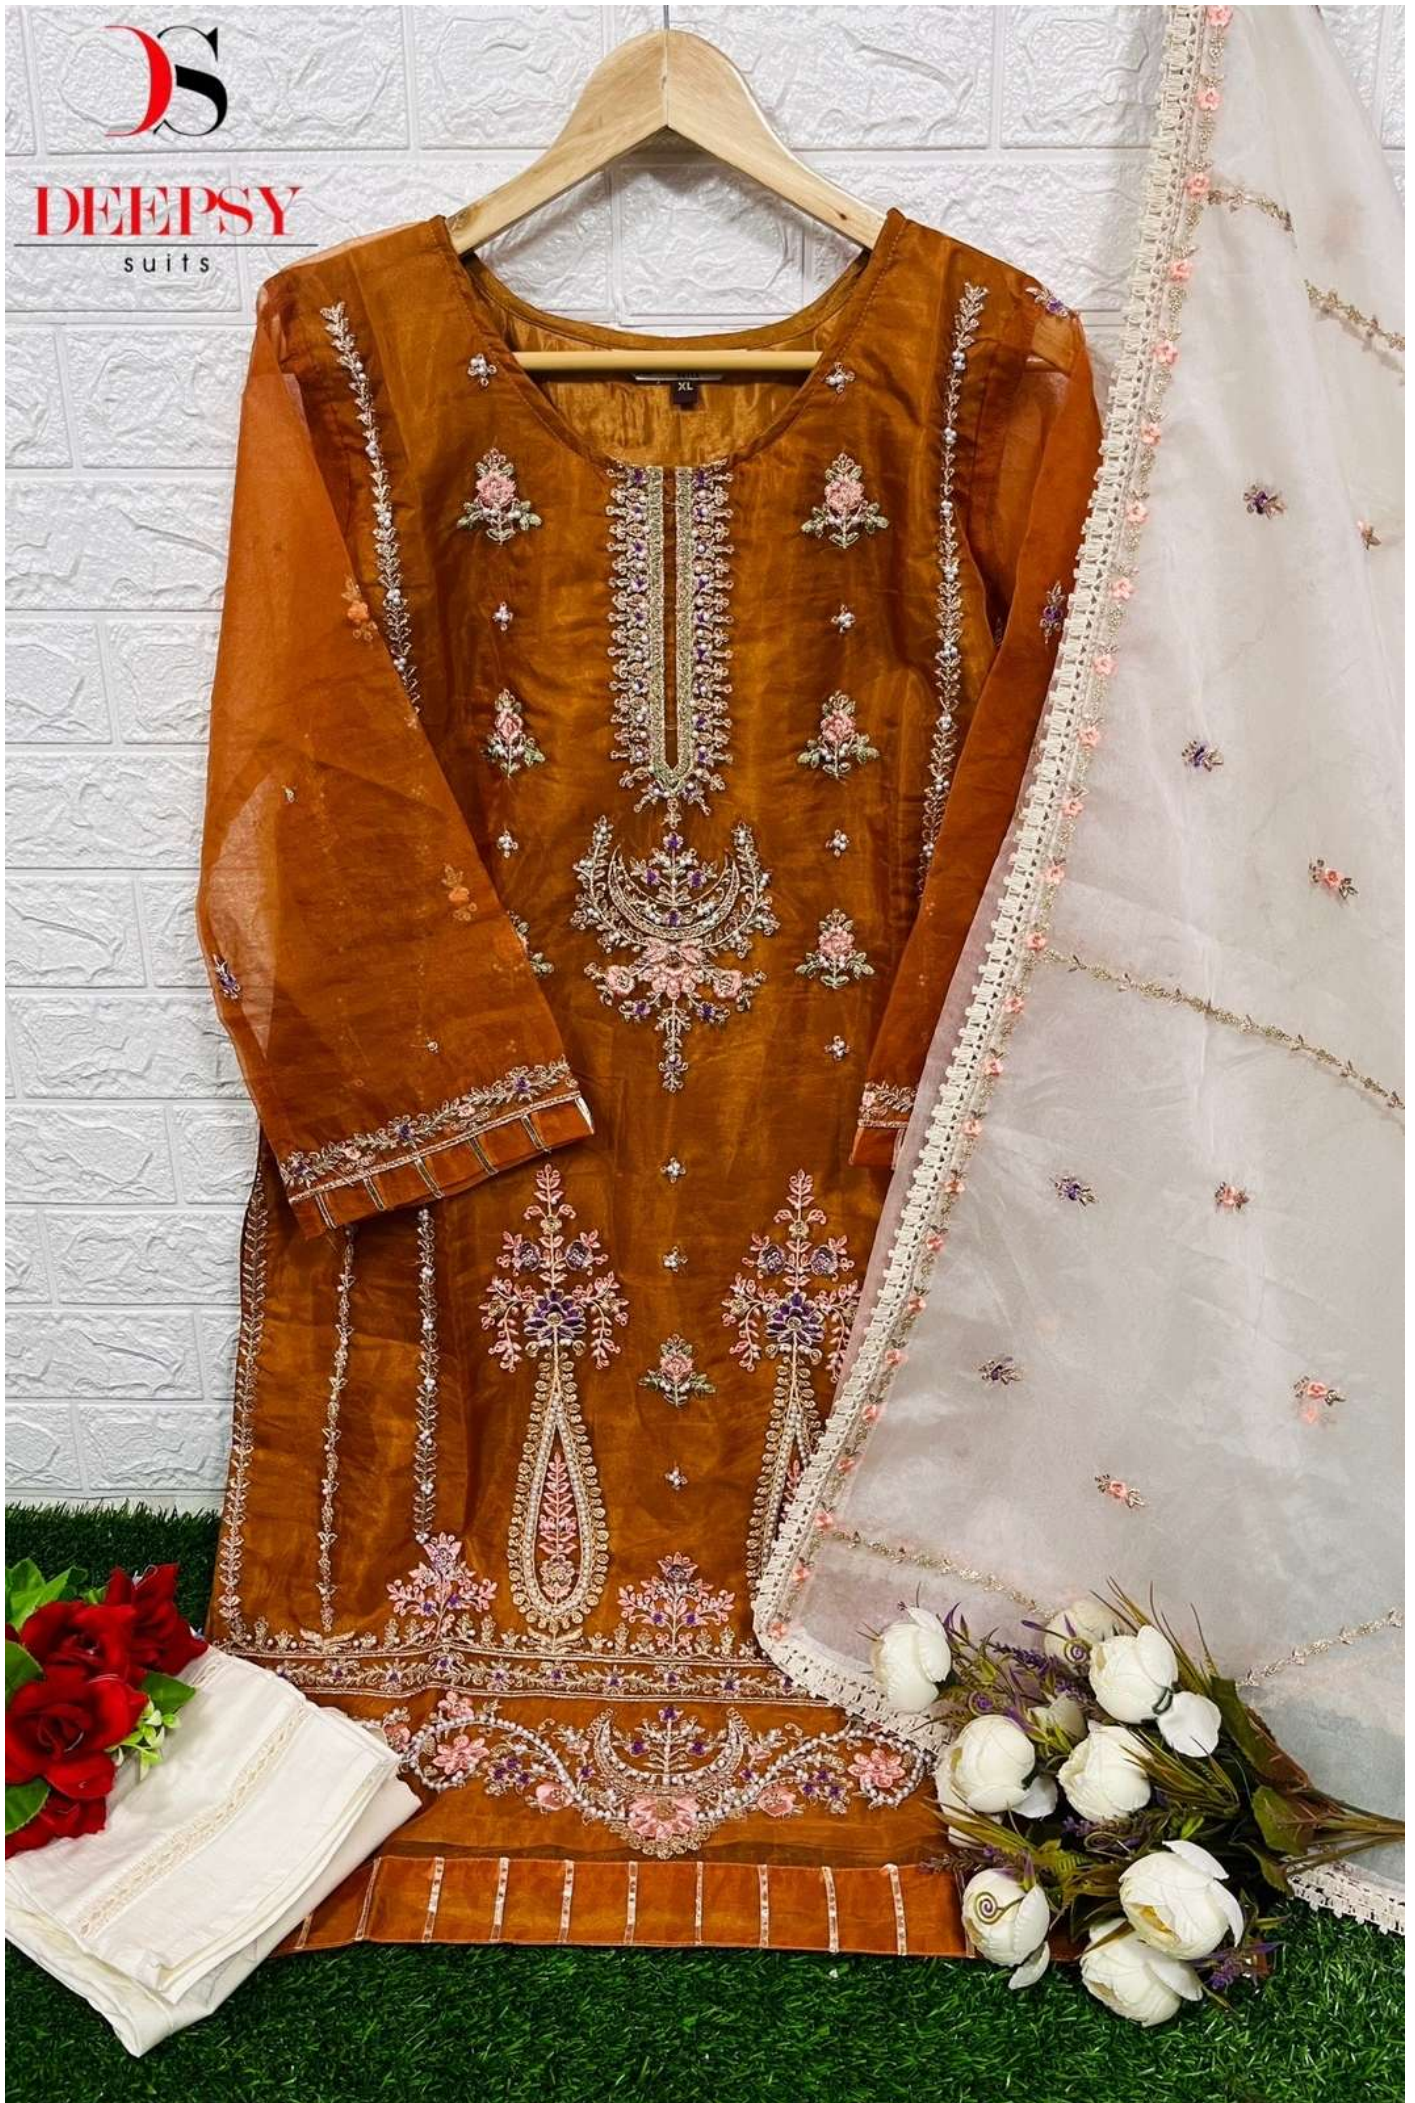

DEEPSY
suits

DEEPSY

suits

DEEPSY
suits

CODE: D-298

DEEPSY
suits

READY MADE
COLLECTION

SIZE:- XL