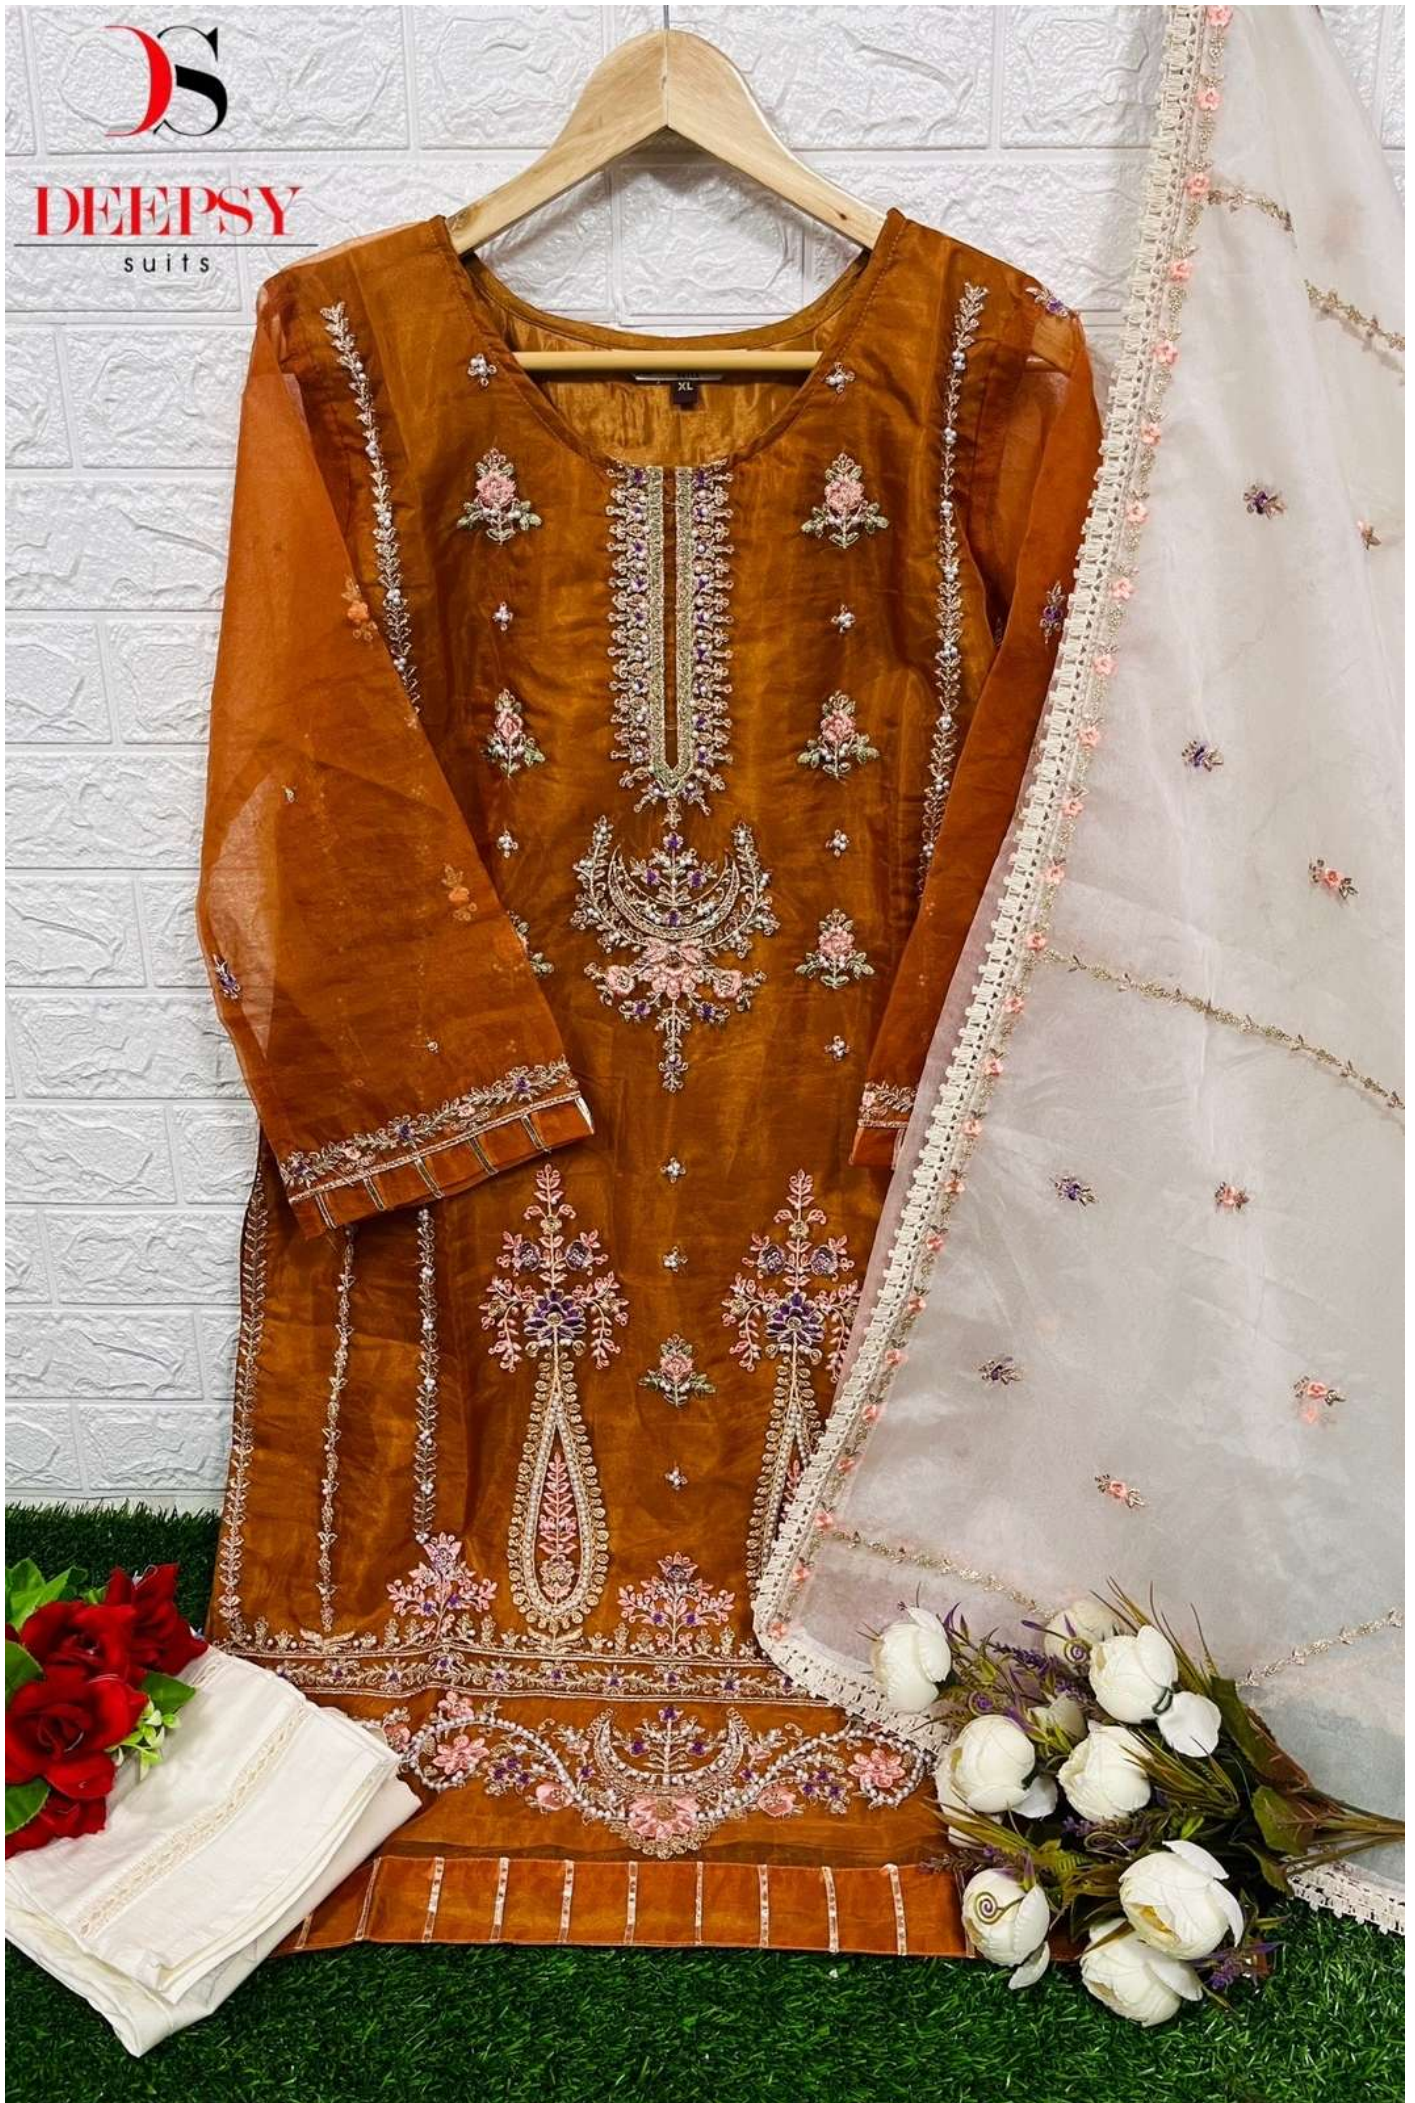

**DEEPSY**  
suits

DEEPSY

suits

**DEEPSY**  
suits

CODE: D-298

**DEEPSY**  
suits

**READY MADE**  
COLLECTION

SIZE:- XL