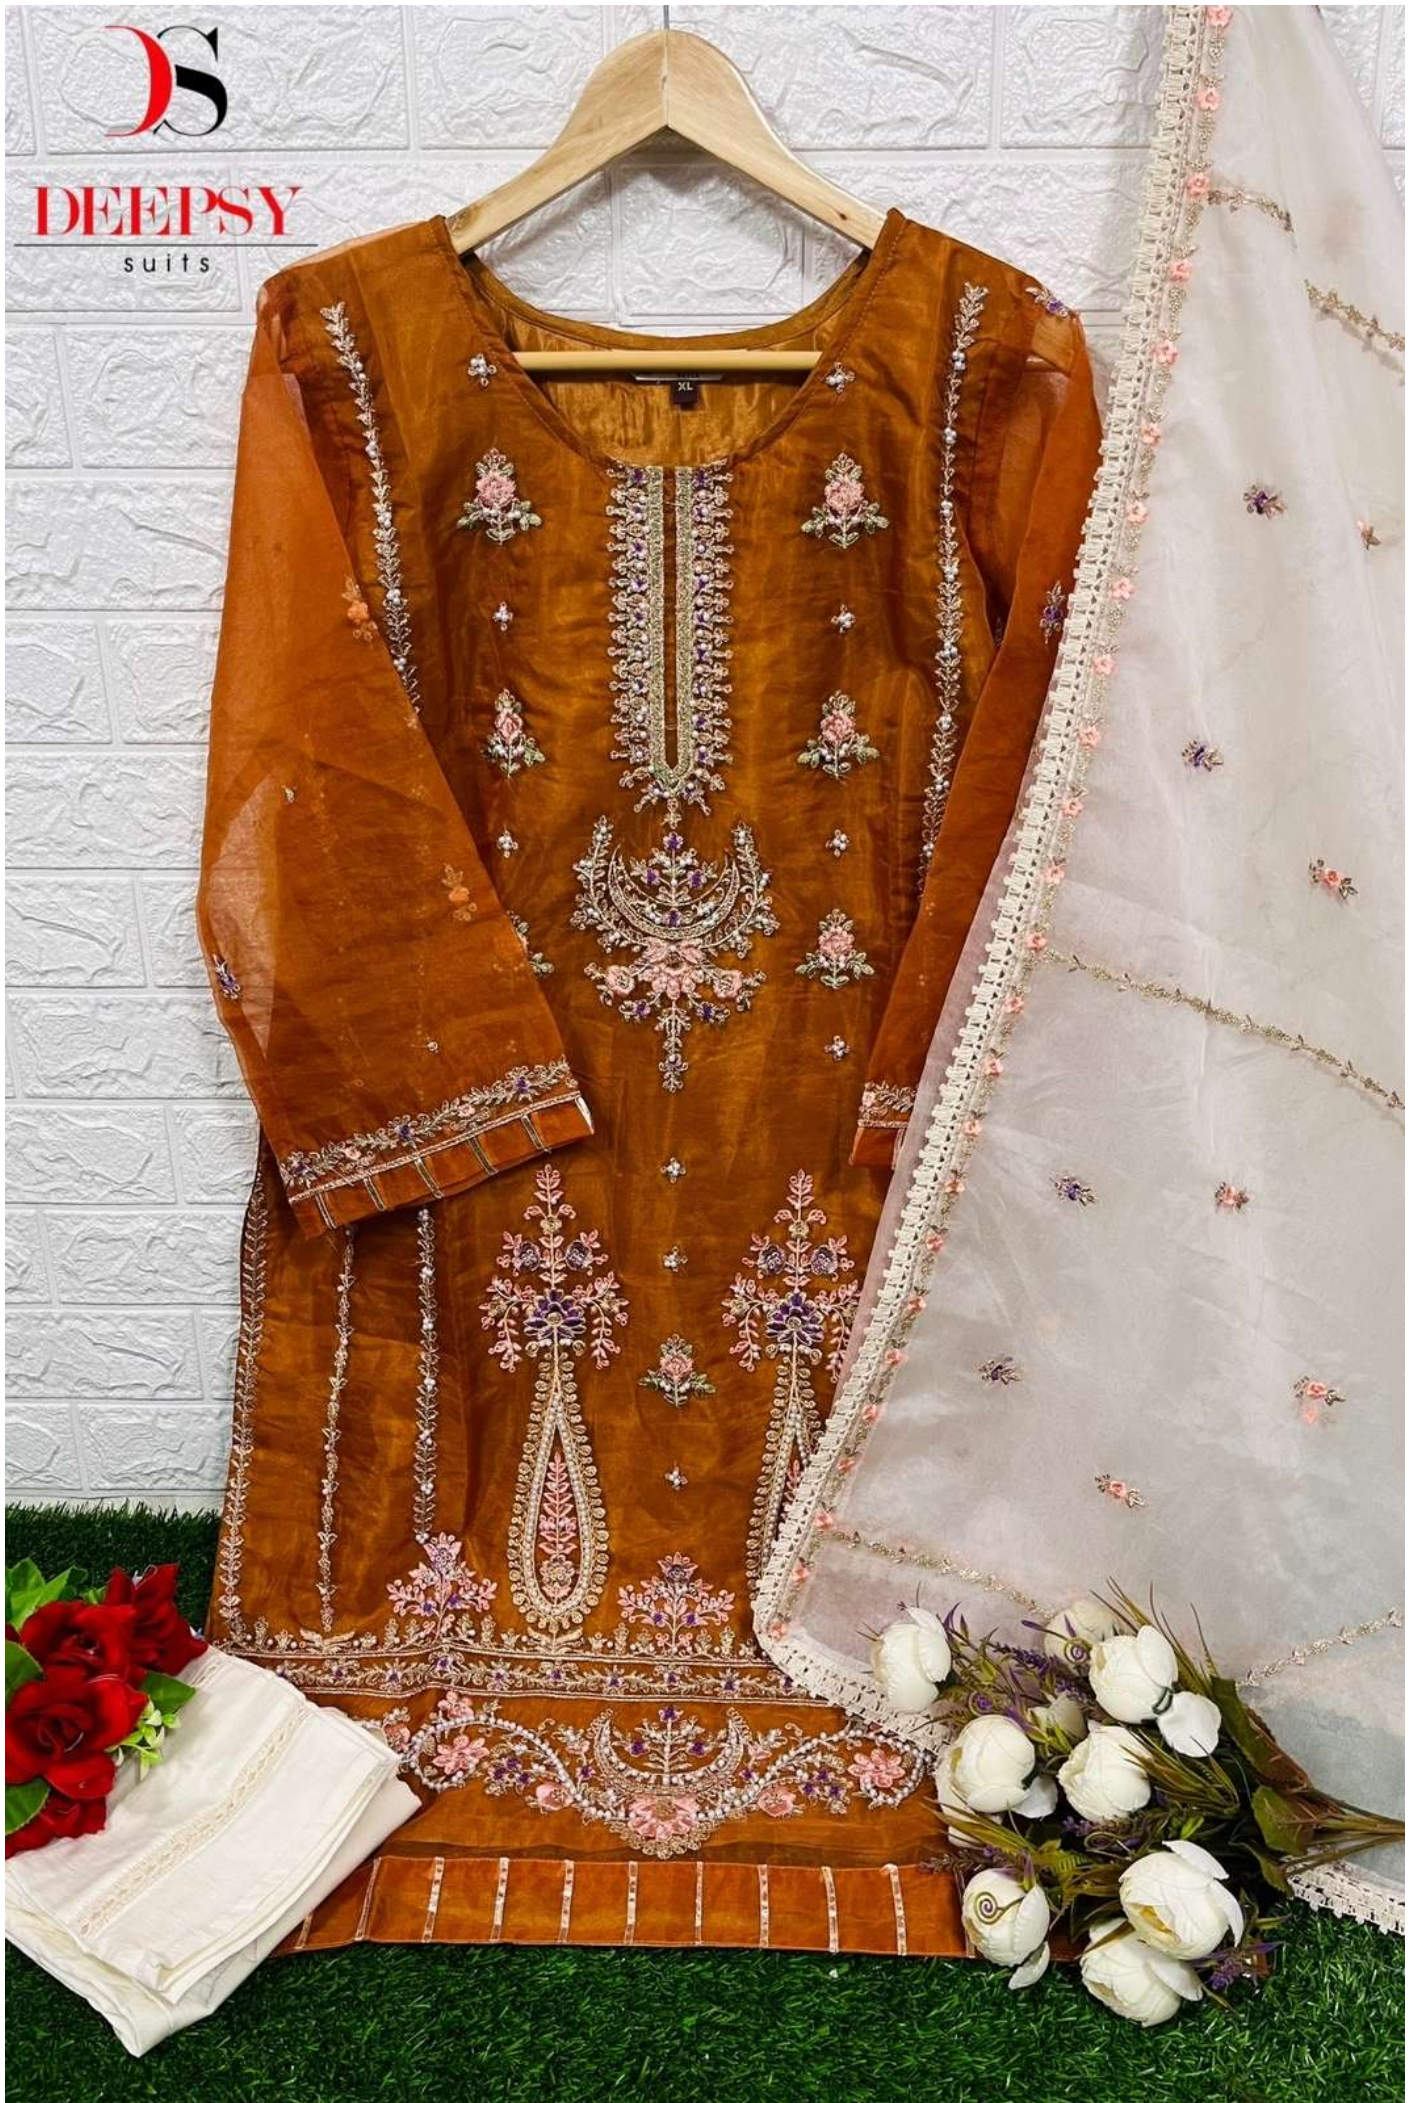

DEEPSY
suits

DEEPSY

suits

DEEPSY
suits

CODE: D-298

DEEPSY
suits

READY MADE
COLLECTION
SIZE:- XL

Care Instructions