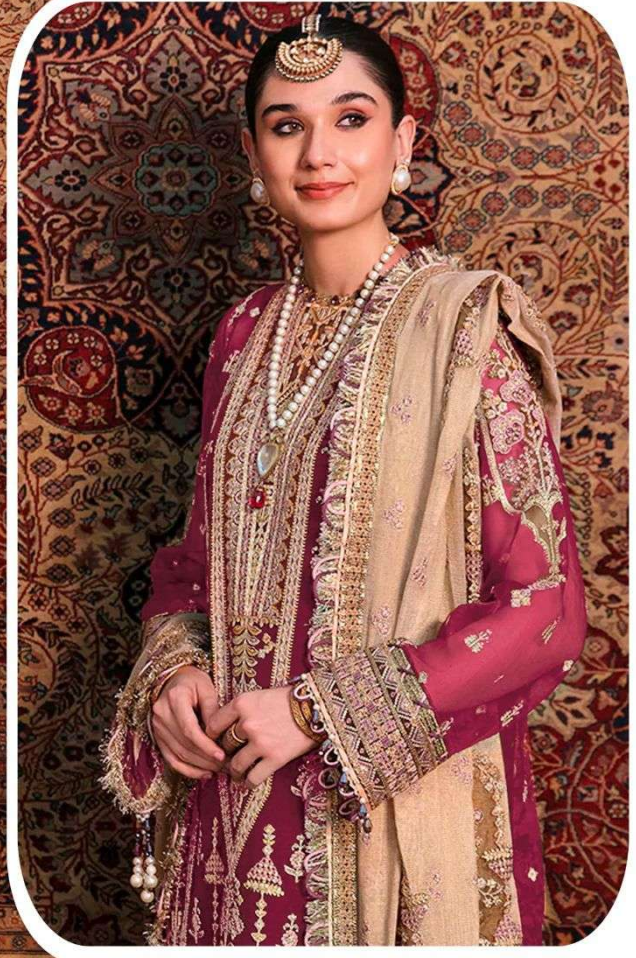

Fepic®

WASHING INSTRUCTIONS

DO NOT USE ANY TYPE OF BLEACH OR STAIN REMOVING CHEMICALS
BEFORE CUTTING / STITCHING, FABRIC SHOULD BE SOAKED IN WATER
(ALL COMPONENTS SEPARATELY) FOR 15 MINUTES
DO NOT KEEP WET FABRIC IN TWISTED FORM IN ORDER TO AVOID COPY MARKS |
WASH COLOURED AND WHITE FABRICS SEPARATELY
IRON CLOTHES AT MODERATE TEMPERATURE | DO NOT DRY FABRIC IN DIRECT SUNLIGHT
(EXTRA LACES, HANGINGS AND ACCESSORIES ARE NOT INCLUDED)

C-1284 B