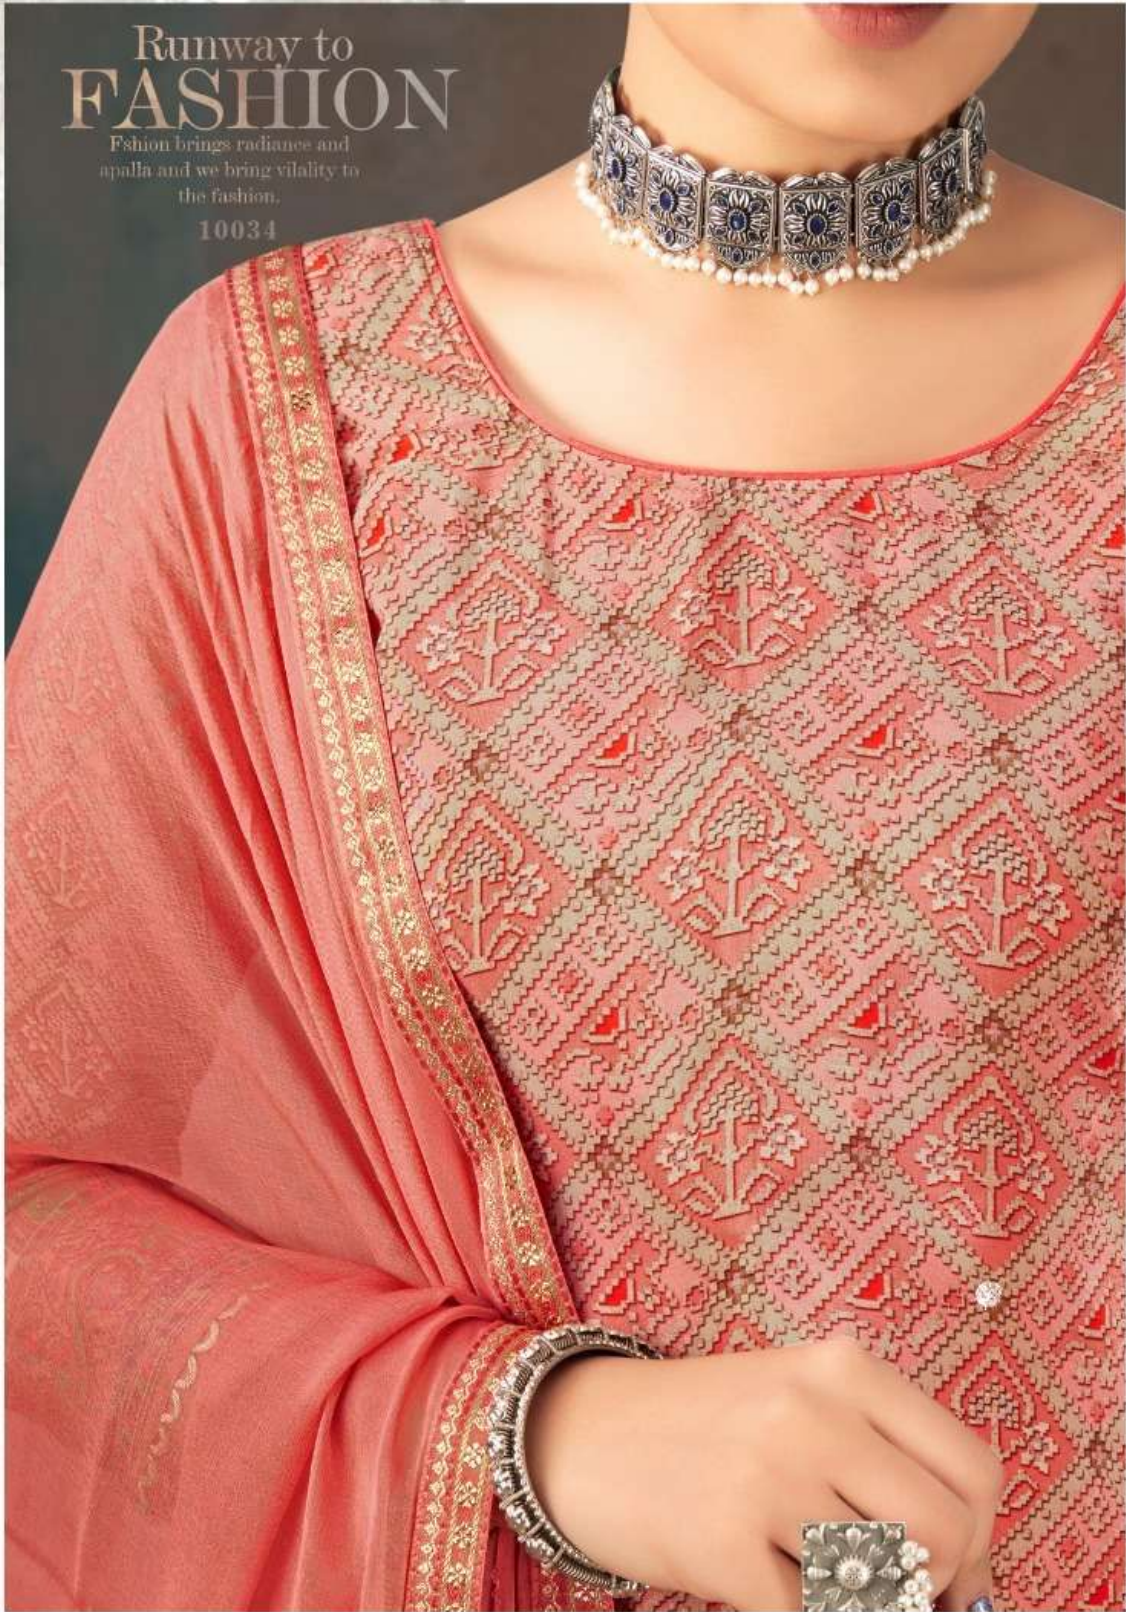

Runway to
FASHION

Fashion brings radiance and
apalla and we bring vitality to
the fashion.

10034