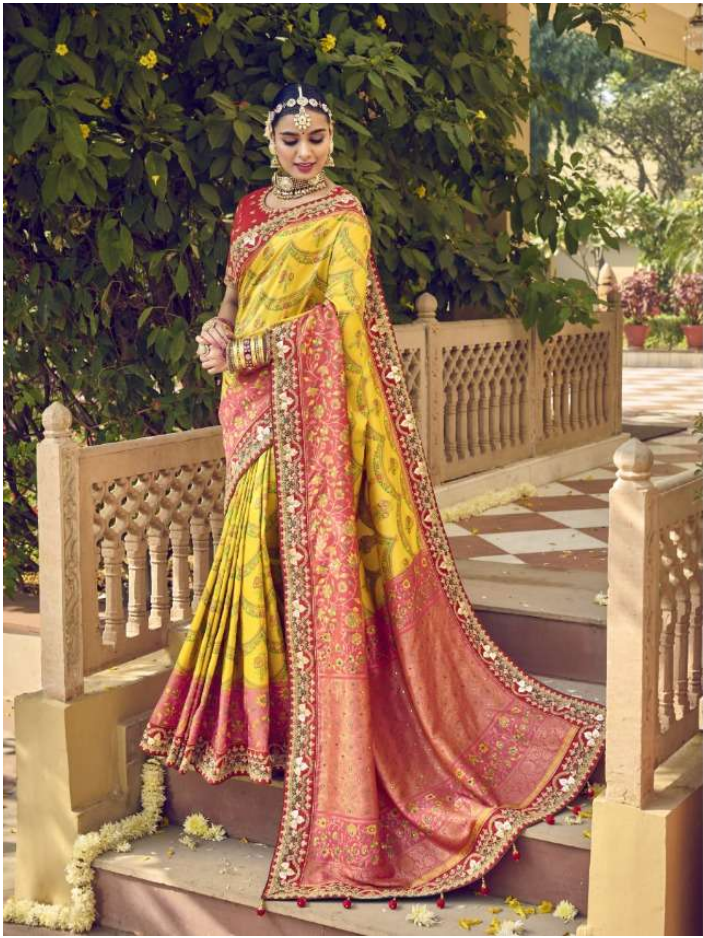

6609

an experience of sarees™  
  
M. N. Sarees  
6605

an expression of woman™  
  
M. S. Sarees

6603

M. N. Sarees

6602

# RAJGHARANA

**-Vol-3**

D.NO.	DESCRIPTION	2 BLOUSE	PRICE
6601	PURE GEORGETTE VISCOS SAREE	ONE PLAIN ONE HAND WORK	3999/-
6602	PATNA PATOLA PURE SILK SAREE	ONE PLAIN ONE HAND WORK	3750/-
6603	PURE GEORGETTE VISCOS SAREE	ONE PLAIN ONE HAND WORK	3999/-
6604	BANDHEJ PATOLA PURE SILK SAREE	ONE PLAIN ONE HAND WORK	3750/-
6605	PURE GEORGETTE VISCOS SAREE	ONE PLAIN ONE HAND WORK	3999/-
6606	PATNA PATOLA PURE SILK SAREE	ONE PLAIN ONE HAND WORK	3750/-
6607	PURE GEORGETTE VISCOS SAREE	ONE PLAIN ONE HAND WORK	3999/-
6608	BANDHEJ PATOLA PURE SILK SAREE	ONE PLAIN ONE HAND WORK	3750/-
6609	PURE GEORGETTE VISCOS SAREE	ONE PLAIN ONE HAND WORK	3999/-
		<b>TOTAL</b>	<b>34995/-</b>