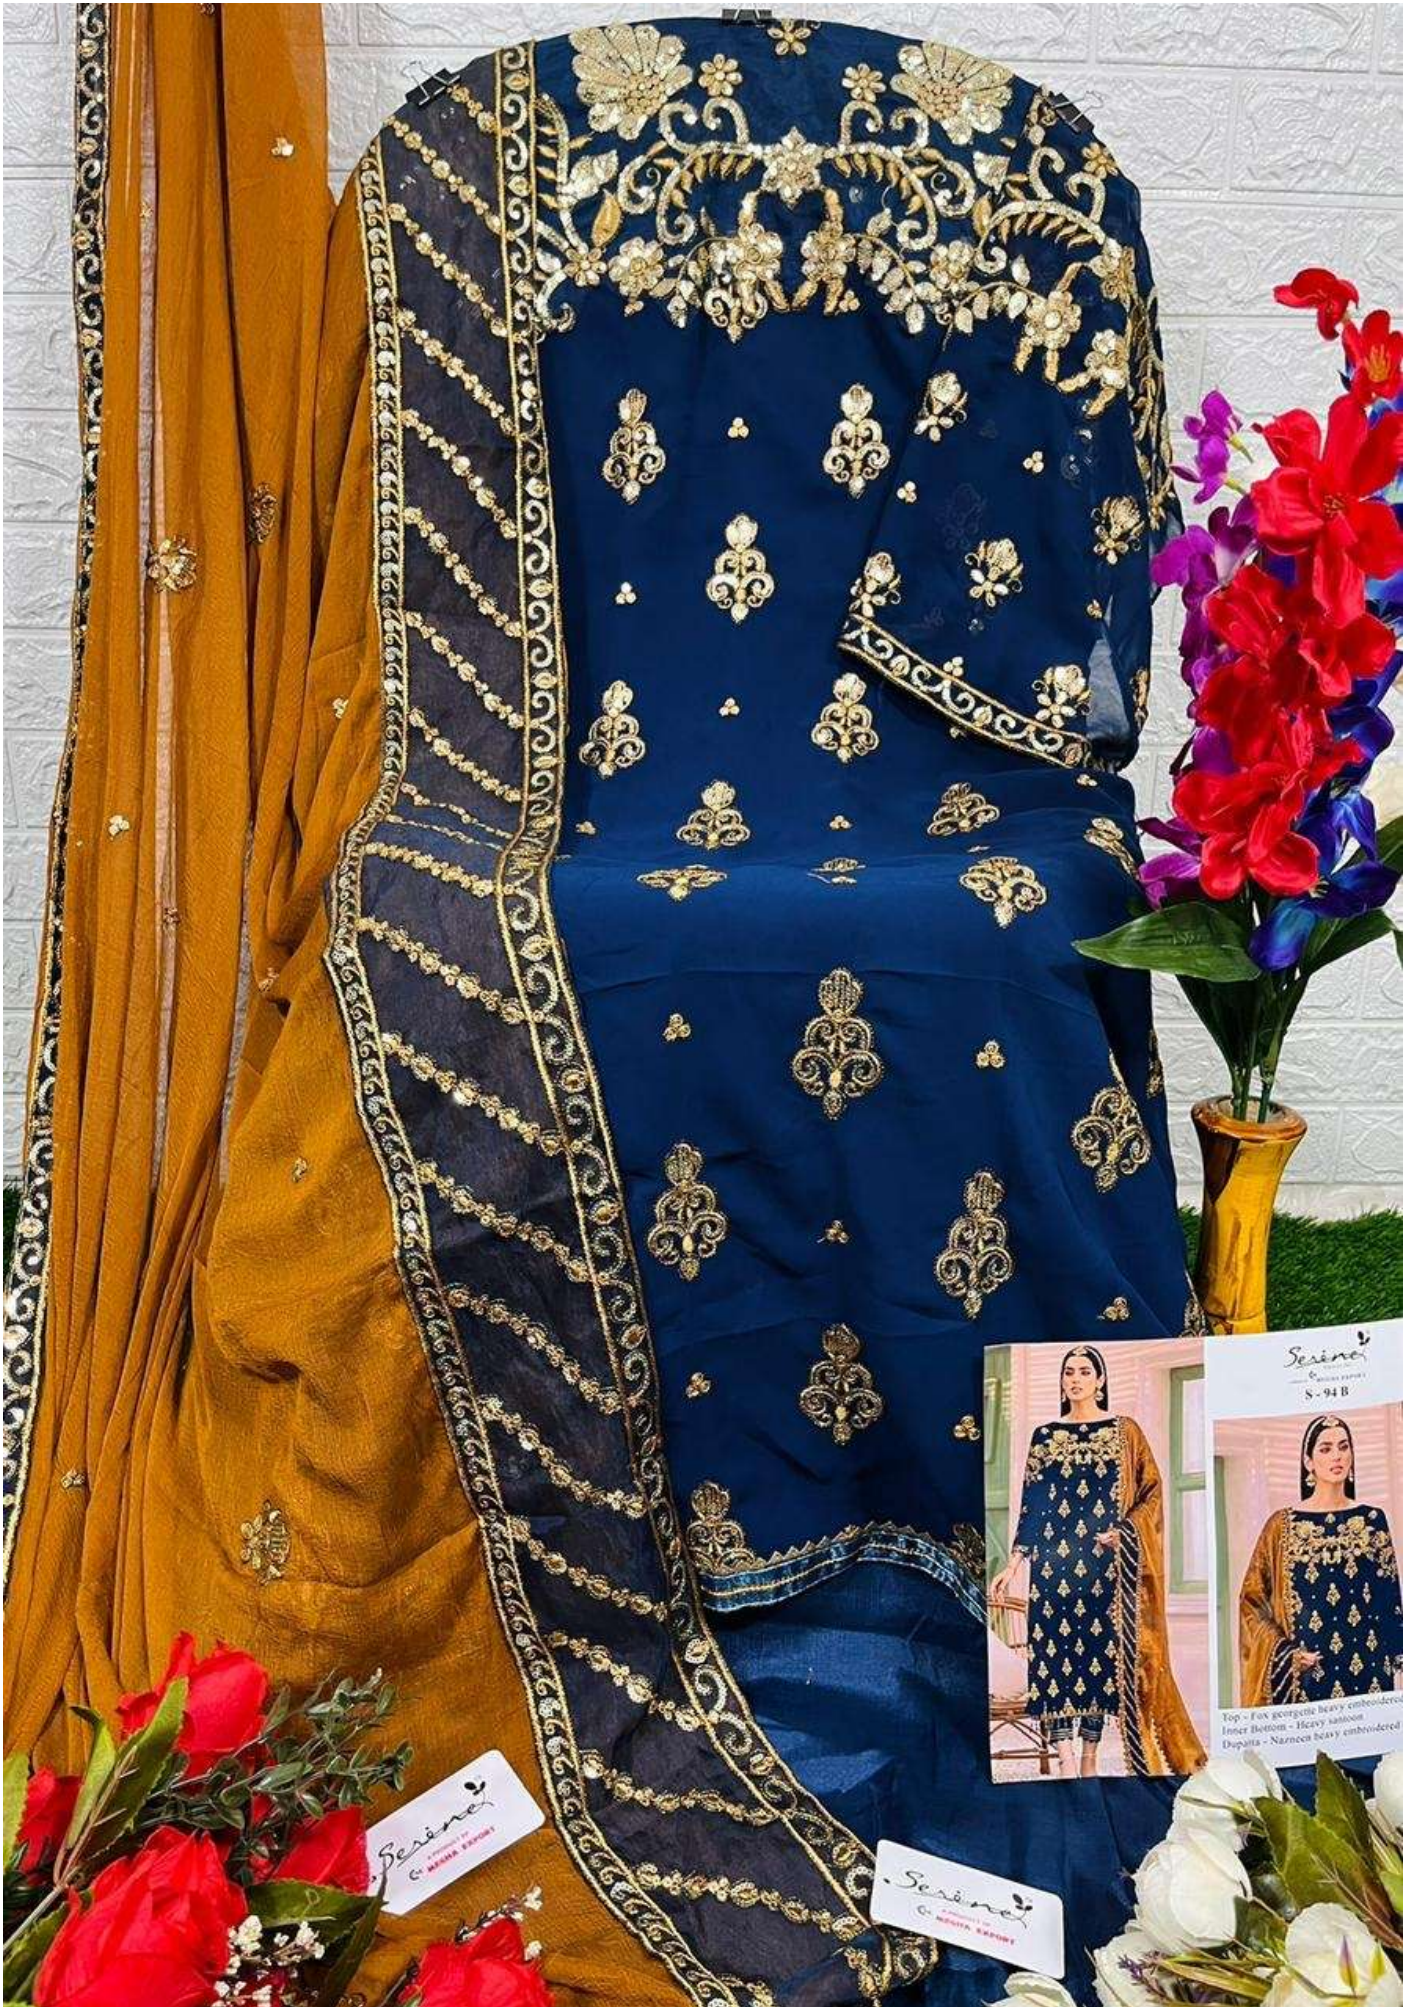

*Serine*TM
Pakistani Suit
A BRAND BY  MEGHA EXPORT
S - 94 D

Top - Fox georgette heavy embroidered
Inner Bottom - Heavy santoon
Dupatta - Nazneen heavy embroidered

Serina
S-94 C

To For georgette heavy embroidered
10m - Heavy sand
14m - heavy

Serina
A PRODUCT OF
MEGA EXPORT

EXPORT

*Serine*TM
Pakistani Suit
A BRAND BY  MEGHA EXPORT
S - 94 C

Top - Fox georgette heavy embroidered
Inner Bottom - Heavy santoon
Dupatta - Nazneen heavy embroidered

Serini
C. MADHA, BANGORE

Serini
C. MADHA, BANGORE

*Serine*TM
Pakistani Suit
A BRAND BY **MEGHA EXPORT**
S - 94 B

Top - Fox georgette heavy embroidered
Inner Bottom - Heavy santoon
Dupatta - Nazneen heavy embroidered

Sereno
A PRODUCT OF
MEGHA EXPORT

Serene
A PRODUCT OF
MEENA EXPORT

Top - Fox georgette heavy embroidered
Inner Bottom - Heavy santoon
Dupatta - Nazneen heavy embroidered

S - 94 A

S - 94 B

S - 94 C

S - 94 D