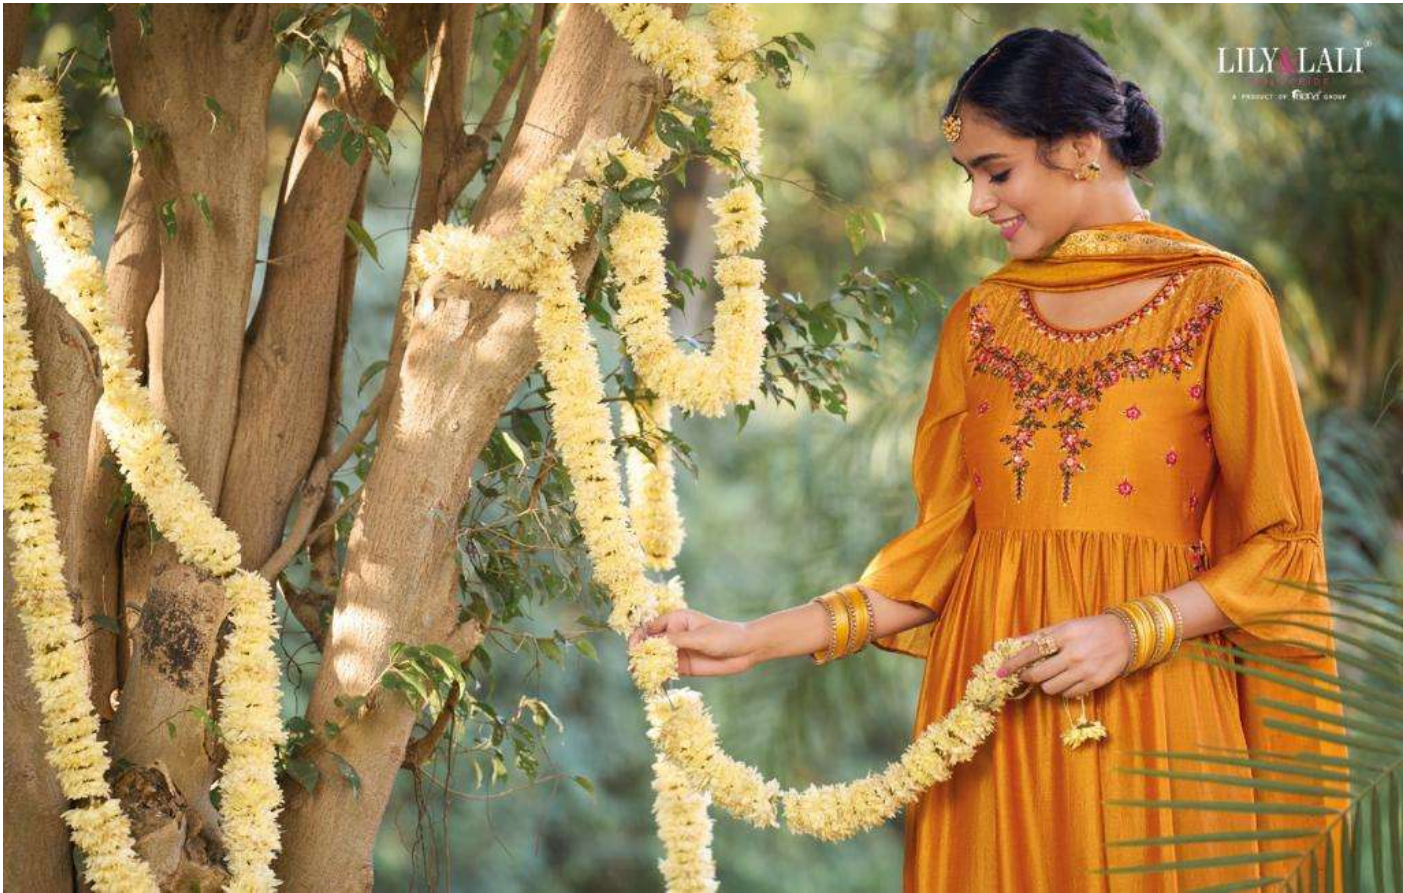

LILY LALI
A PRODUCT OF FINEST QUALITY