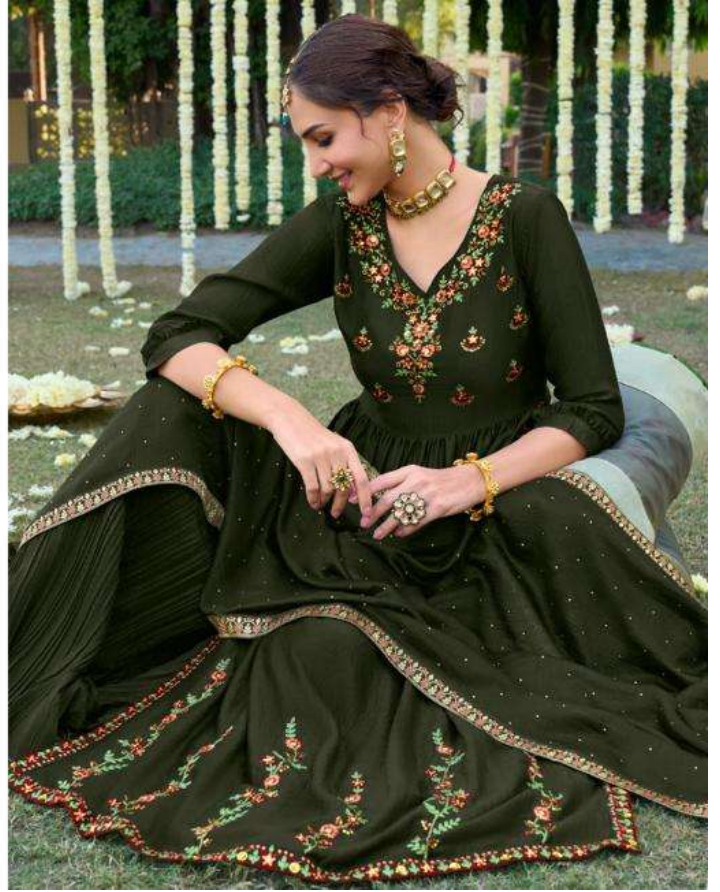

10604

EVERY FLOWER IS A SOUL

HEROINELLE SEVEN, AFRICA & EASTERN. THE BEAUTY OF A WOMAN, THE SENSATION OF FREEDOM, THE SOUL, WOMAN.

LILY&LALI[®]
GULE PRIDE
A PRODUCT OF **WIRVO** GROUP

LILY&LALI[®]
GOLD PRIDE
A PRODUCT OF WIPACI GROUP