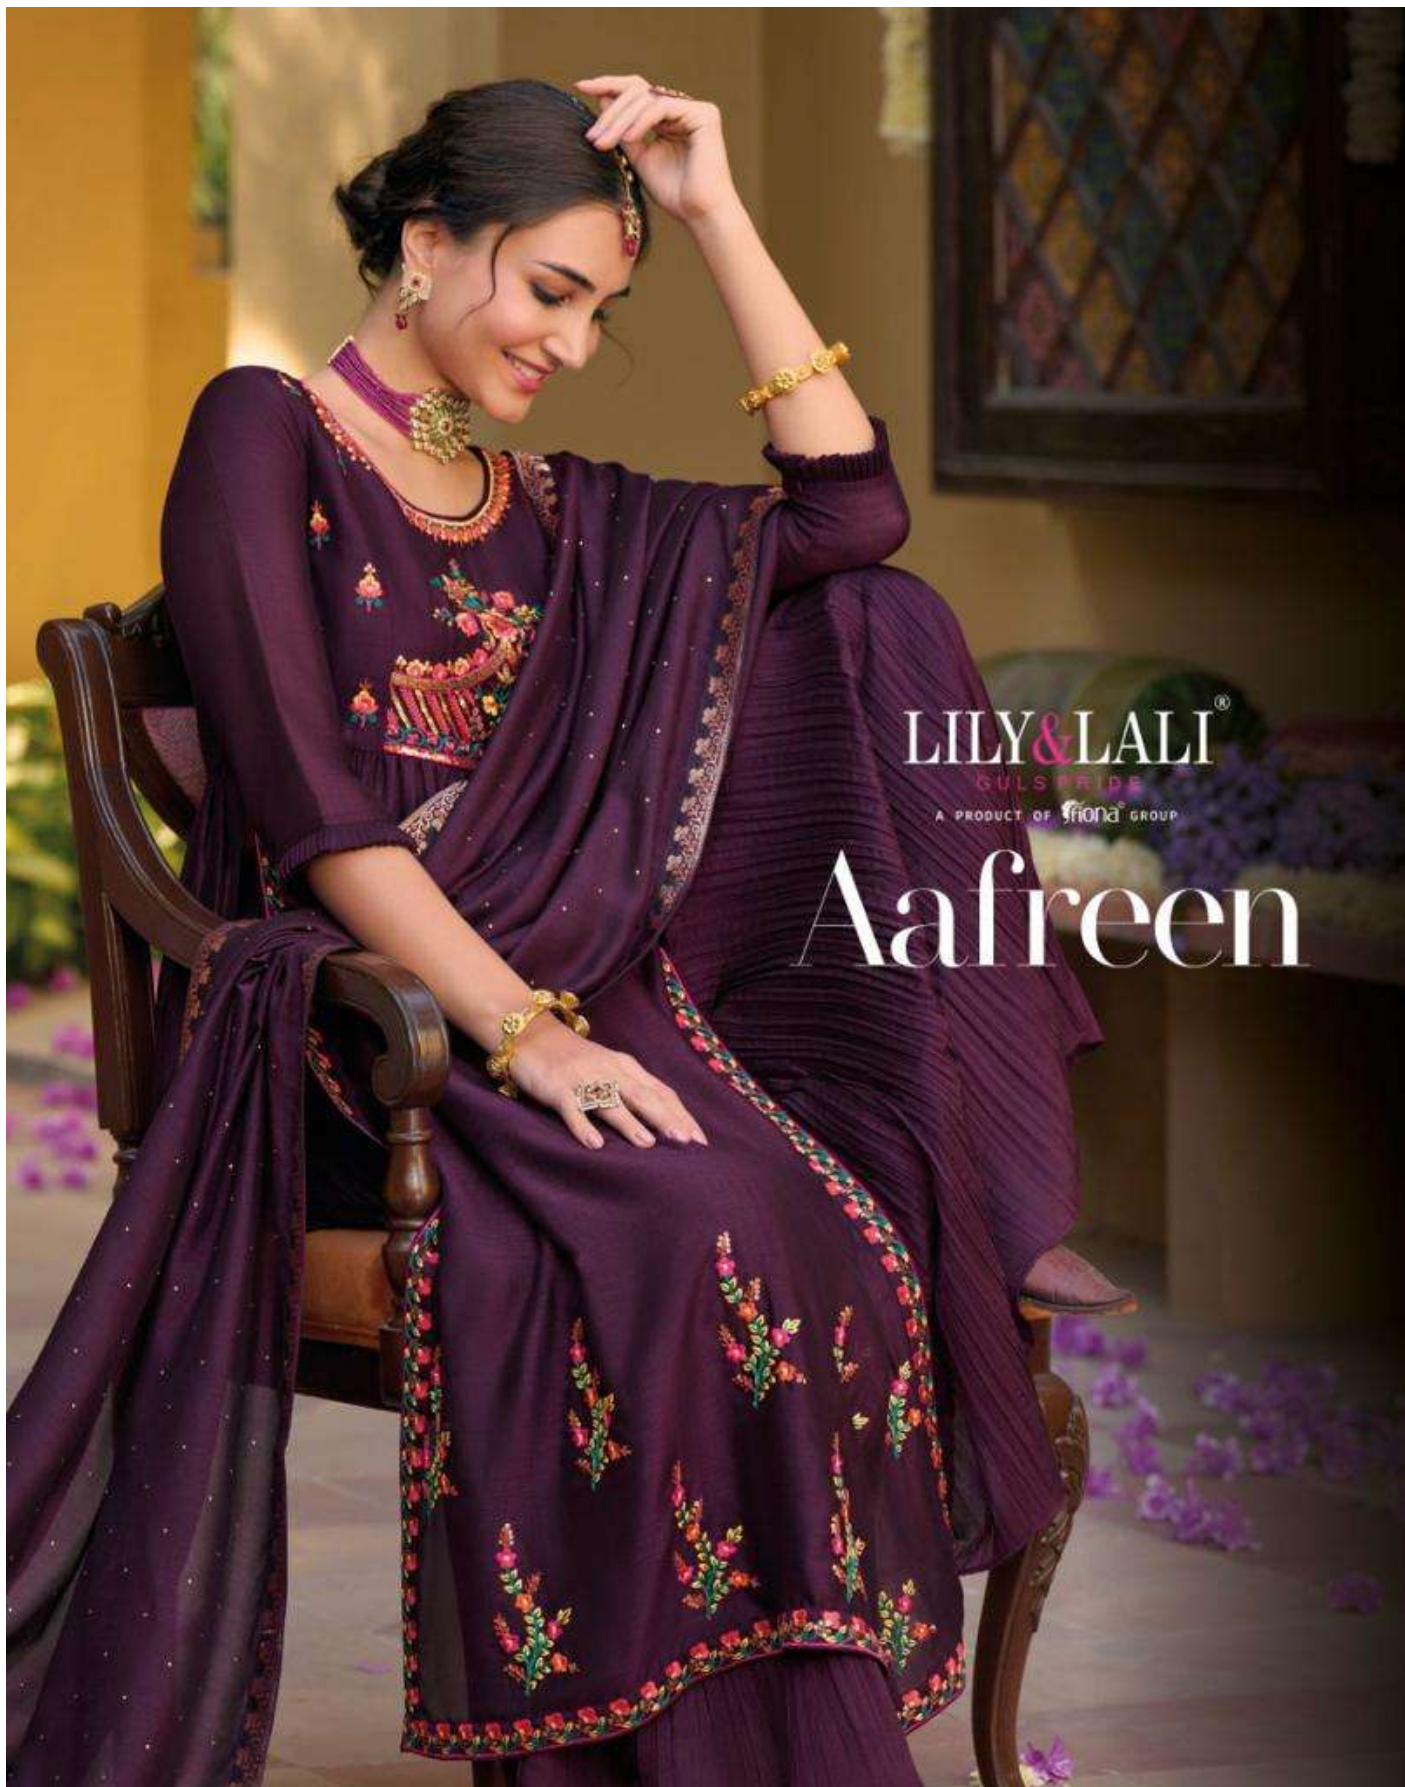

LILY & LALI®
GULS PRIDE
A PRODUCT OF fiona® GROUP

Aafreen