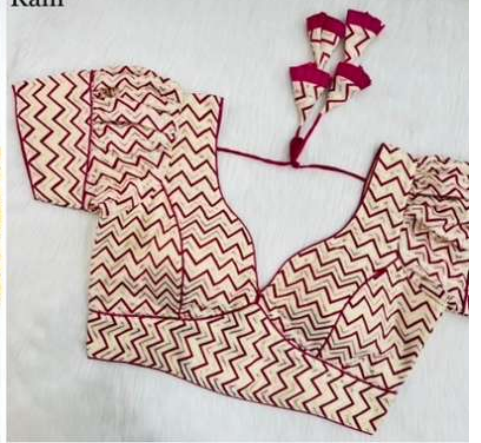

# Back View

Bottal Green

Yellow

Rani

Black

Oreng

Coffee

Mehndi