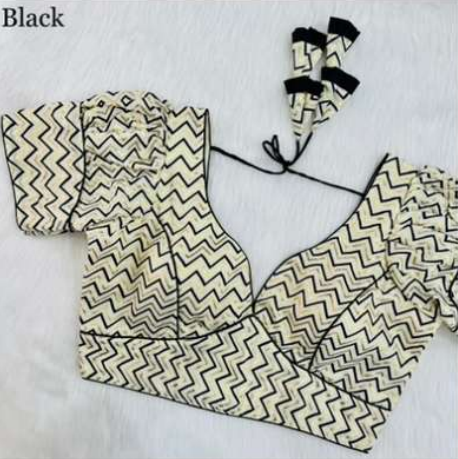

Gray

Wine

Red

Navy

# Back View

Bottal Green

Yellow

Rani

Black

Oreng

Coffee

Mehndi

Rama

Gray

Wine

Red

Navy