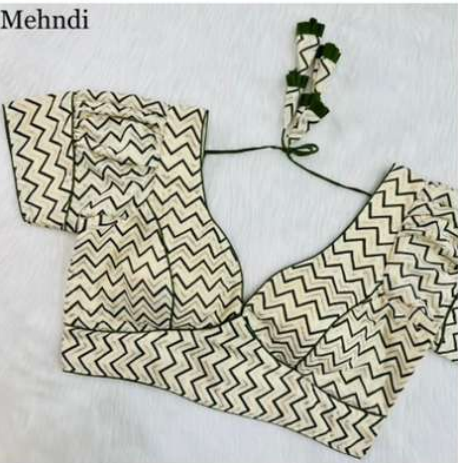

Gray

Wine

Red

Navy

# Back View

Bottal Green

Yellow

Rani

Black

Oreng

Coffee

Mehndi