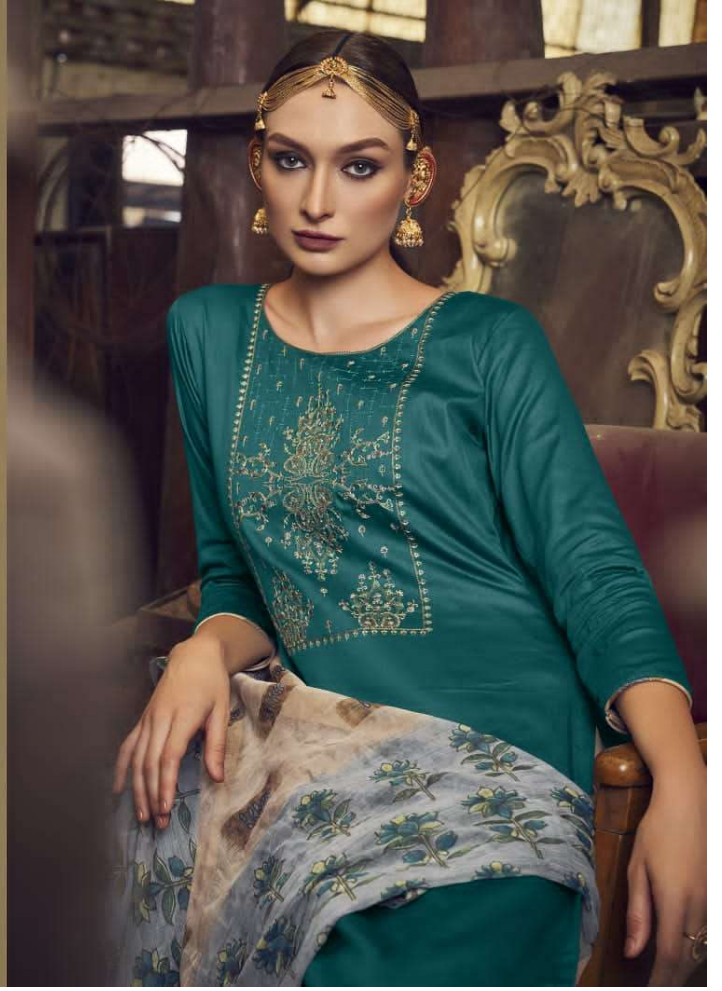

Zulfai
DESIGNERS

430-004