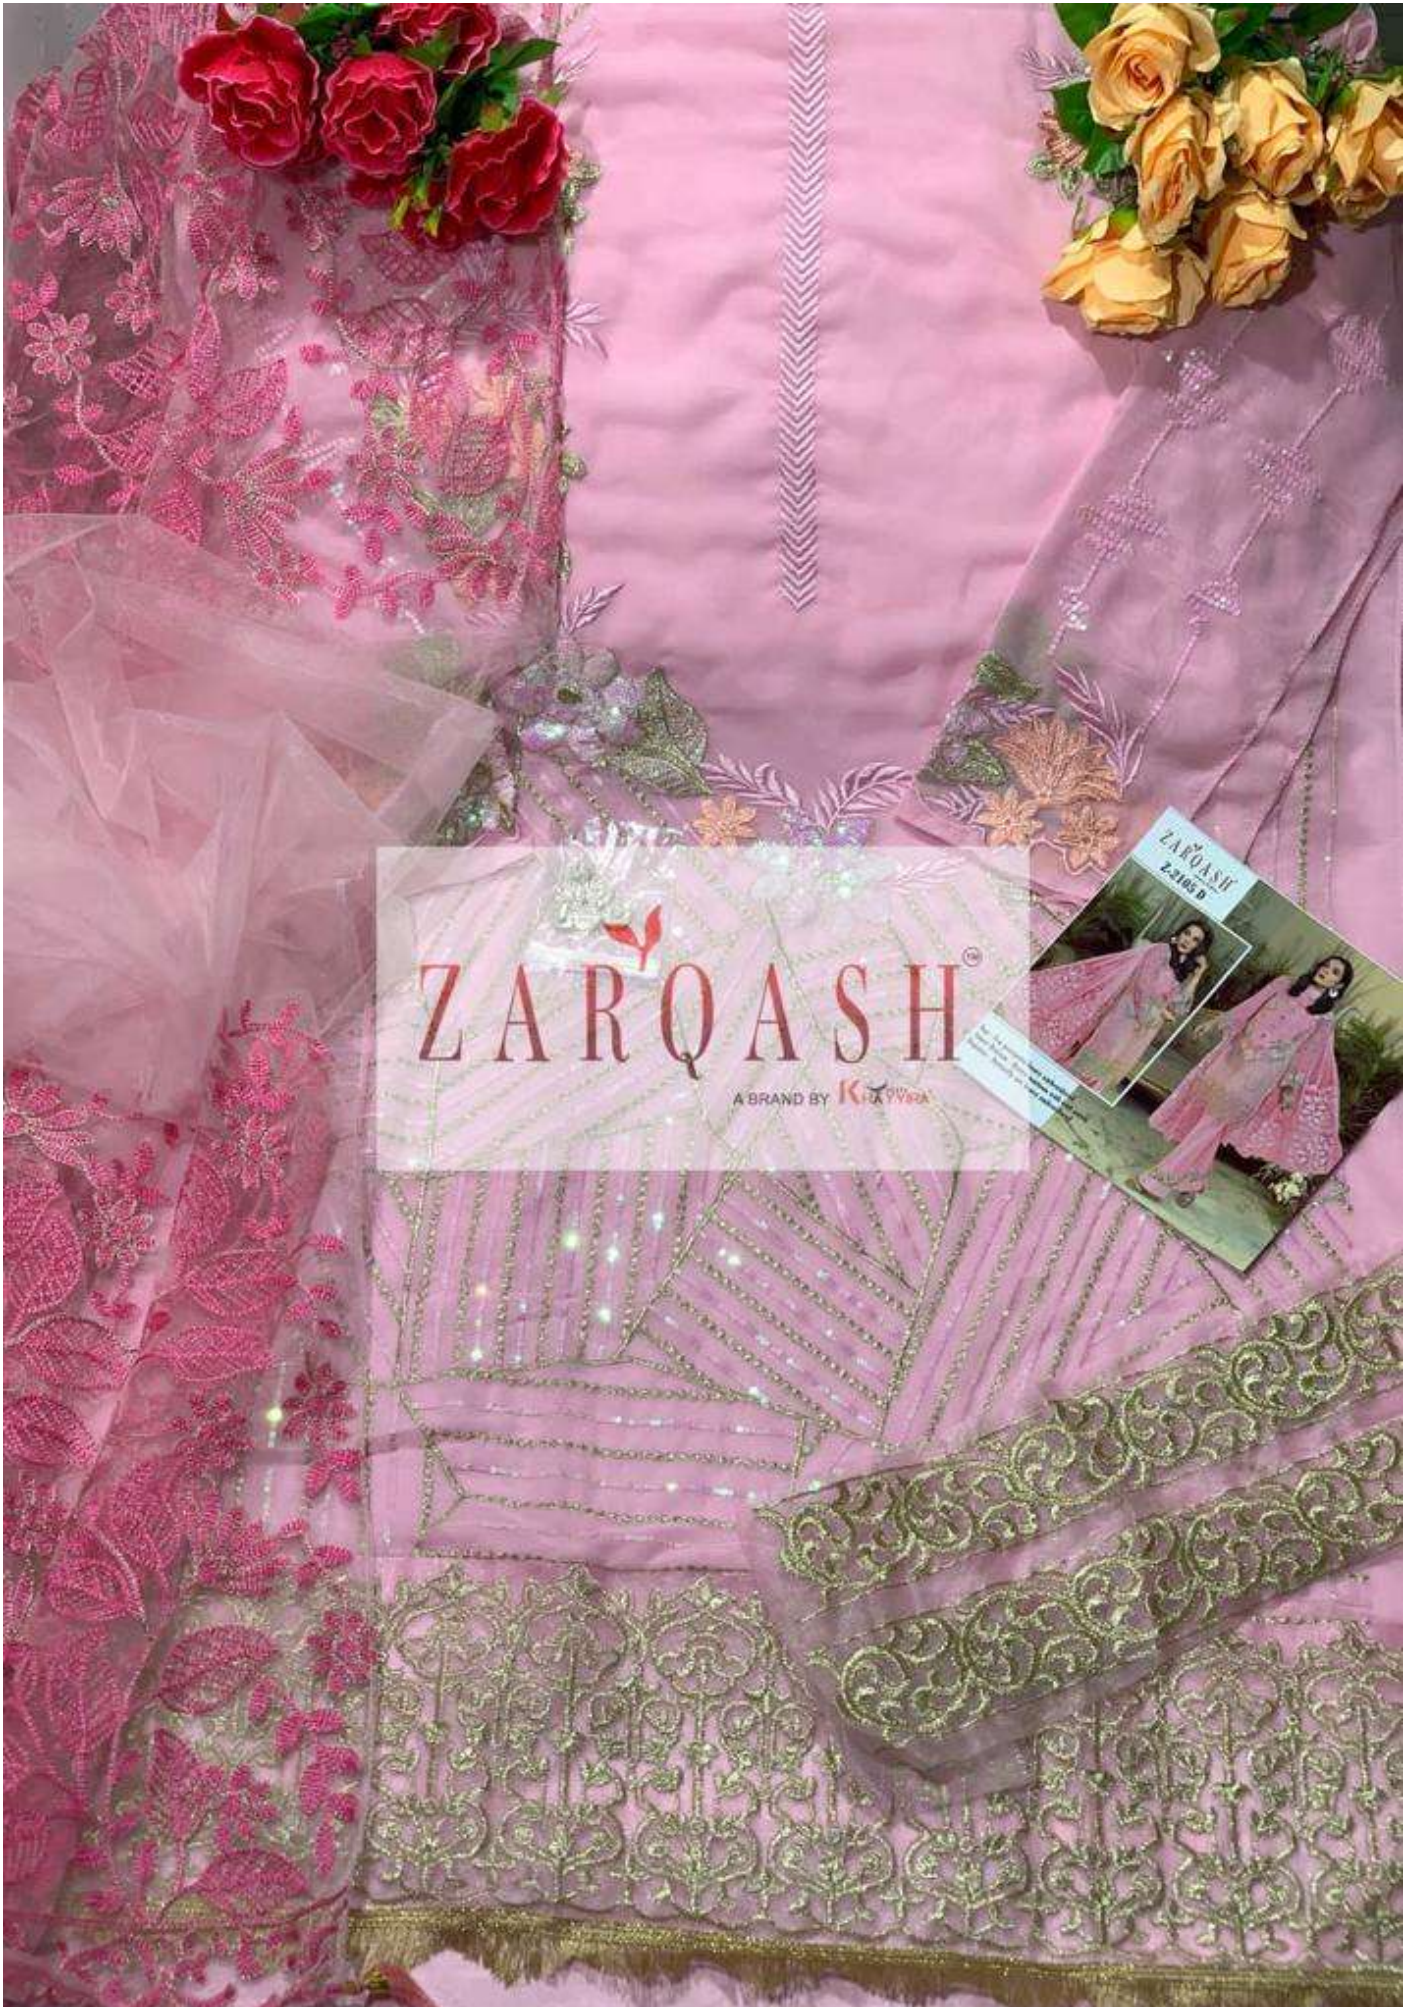

ZARQASH
A BRAND BY KIPYRUC
Z-2105 A

Top - Fox georgette heavy embroidered
Inner Bottom - Heavy santoon with emb. patch
Dupatta - Butterfly net heavy embroidered

ZARQASH

A BRAND BY KASHIYARA

ZARQASH
Z-2105 A

ZARQASH[®]
A BRAND BY **KIKIYOUNG**

Z-2105 B

Top - Fox georgette heavy embroidered
Inner Bottom - Heavy santoon with emb patch
Dupatta - Butterfly net heavy embroidered

ZARQASH

A BRAND BY KHAYAT

ZARQASH
Z-2105 B

ZARQASH®

A BRAND BY KUTUMBA

Z-2105 D

Top - Fox georgette heavy embroidered
Inner Bottom - Heavy santoon with emb patch
Dupatta - Butterfly net heavy embroidered

ZARQASH®

A BRAND BY KAYEYES

Z-2105 E

Top - Fox georgette heavy embroidered
Inner Bottom - Heavy santoon with emb patch
Dupatta - Butterfly net heavy embroidered

ZARQASH®

A BRAND BY KAYVISA

ZARQASH[®]
A BRAND BY KRATTA

ZARQASH[®]

A BRAND BY **Kayvix**

Z-2105 F

Top - Fox georgette heavy embroidered
Inner Bottom - Heavy santoon with emb patch
Dupatta - Butterfly net heavy embroidered