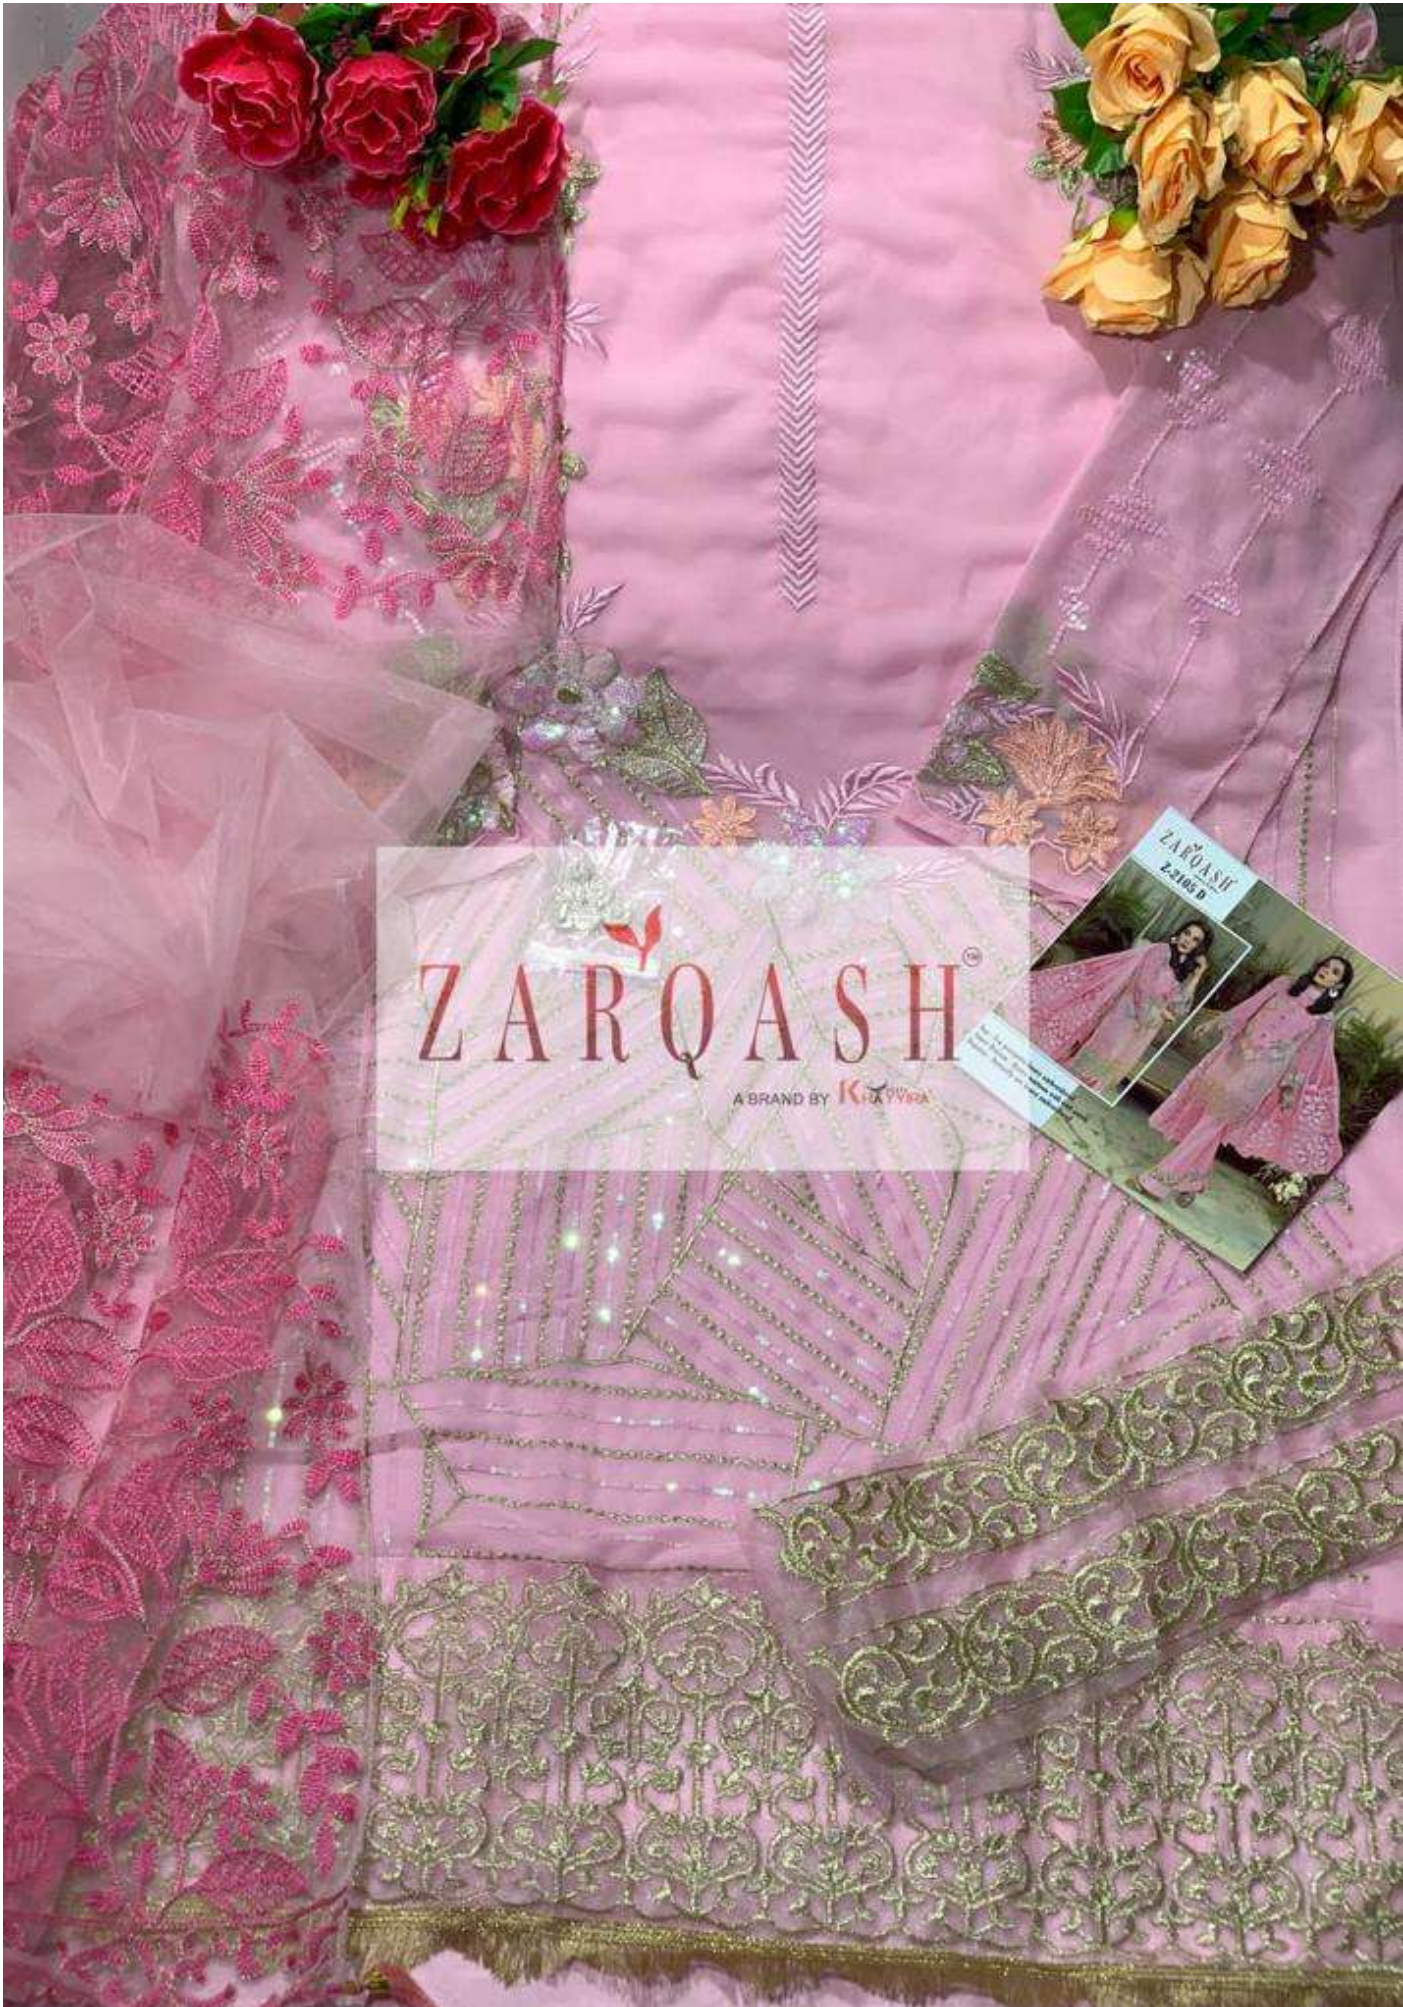

Z-2105-E

Z-2105-F

FABRIC DETAILS

TOP :- Fox Georgette Heavy Embroidered.

INNER BOTTAM :- Heavy Santoon With Emb Patch.

DUPATTA :- Butterfly Net Heavy Embroidered.

ZARQASH[®]
A BRAND BY KIZVIBO

Amaya

ZARQASH[®]
A BRAND BY **KIKIYOUNG**

Z-2105 B

Top - Fox georgette heavy embroidered
Inner Bottom - Heavy santoon with emb patch
Dupatta - Butterfly net heavy embroidered

ZARQASH[®]

A BRAND BY KHAYAT

ZARQASH
Z-2105 B

ZARQASH®

A BRAND BY KUTUMBA

Z-2105 D

Top - Fox georgette heavy embroidered
Inner Bottom - Heavy santoon with emb patch
Dupatta - Butterfly net heavy embroidered

ZARQASH®

A BRAND BY KAYEYES

Z-2105 E

Top - Fox georgette heavy embroidered
Inner Bottom - Heavy santoon with emb patch
Dupatta - Butterfly net heavy embroidered

ZARQASH[®]
A BRAND BY **KAYVISA**

ZARQASH[®]
A BRAND BY KRAATRA

ZARQASH[®]

A BRAND BY **Kayvix**

Z-2105 F

Top - Fox georgette heavy embroidered
Inner Bottom - Heavy santoon with emb patch
Dupatta - Butterfly net heavy embroidered