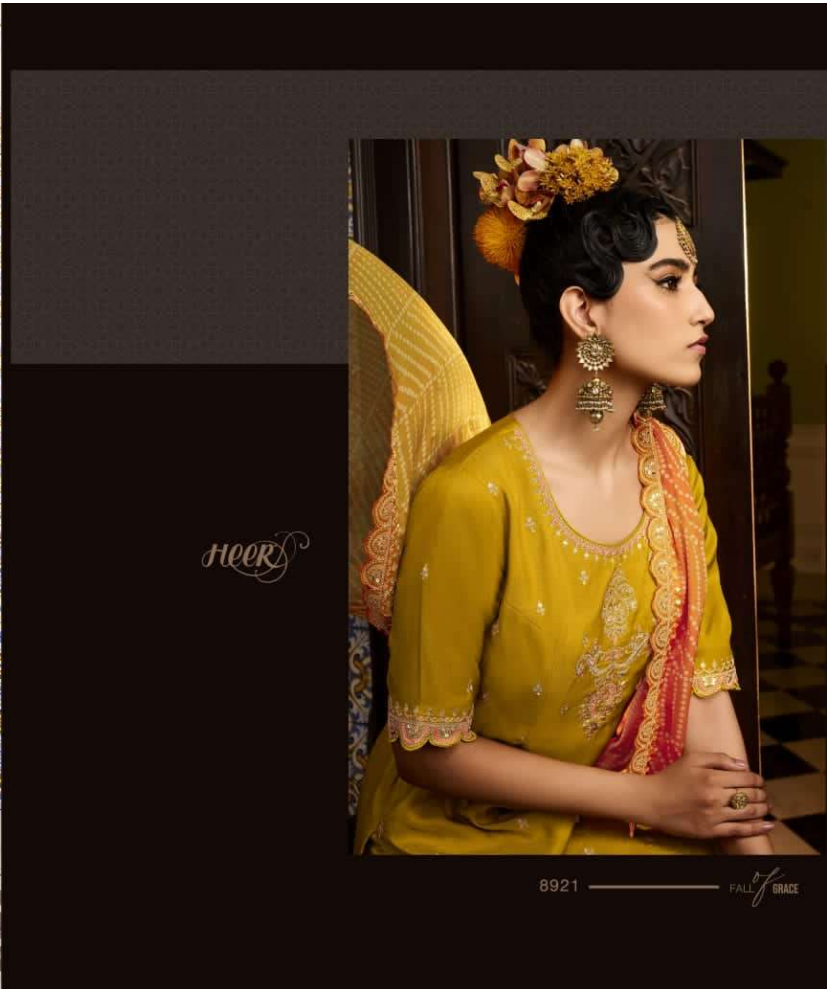

KIMORA'S

NOHREEN

8923 FALL GRACE

8924 ——— FALL OF GRACE

HEER

श्री

8922

FALL OF GRACE

8927

FALL WINTER

NOHREEN

TOP

Pure soft silk with embroidery on neckline, sleeves and all over buttis

DUPATTA

Pure chinnon chiffon bandhani digital print and four side scalloped embroidery border

BOTTOM