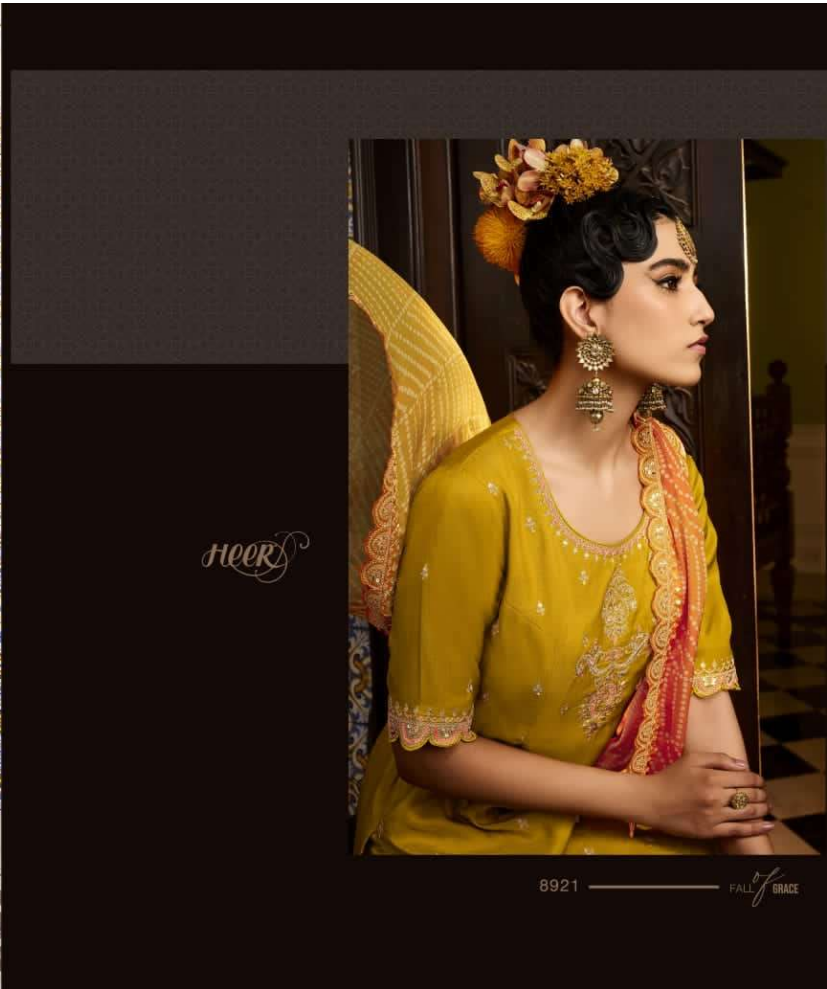

# NOHREEN

8923

FALL GRACE

8924 ——— FALL OF GRACE

HEER

श्री

8922

FALL OF GRACE

## DUPATTA

Pure chinnon chiffon bandhani digital print and four side scalloped embroidery border