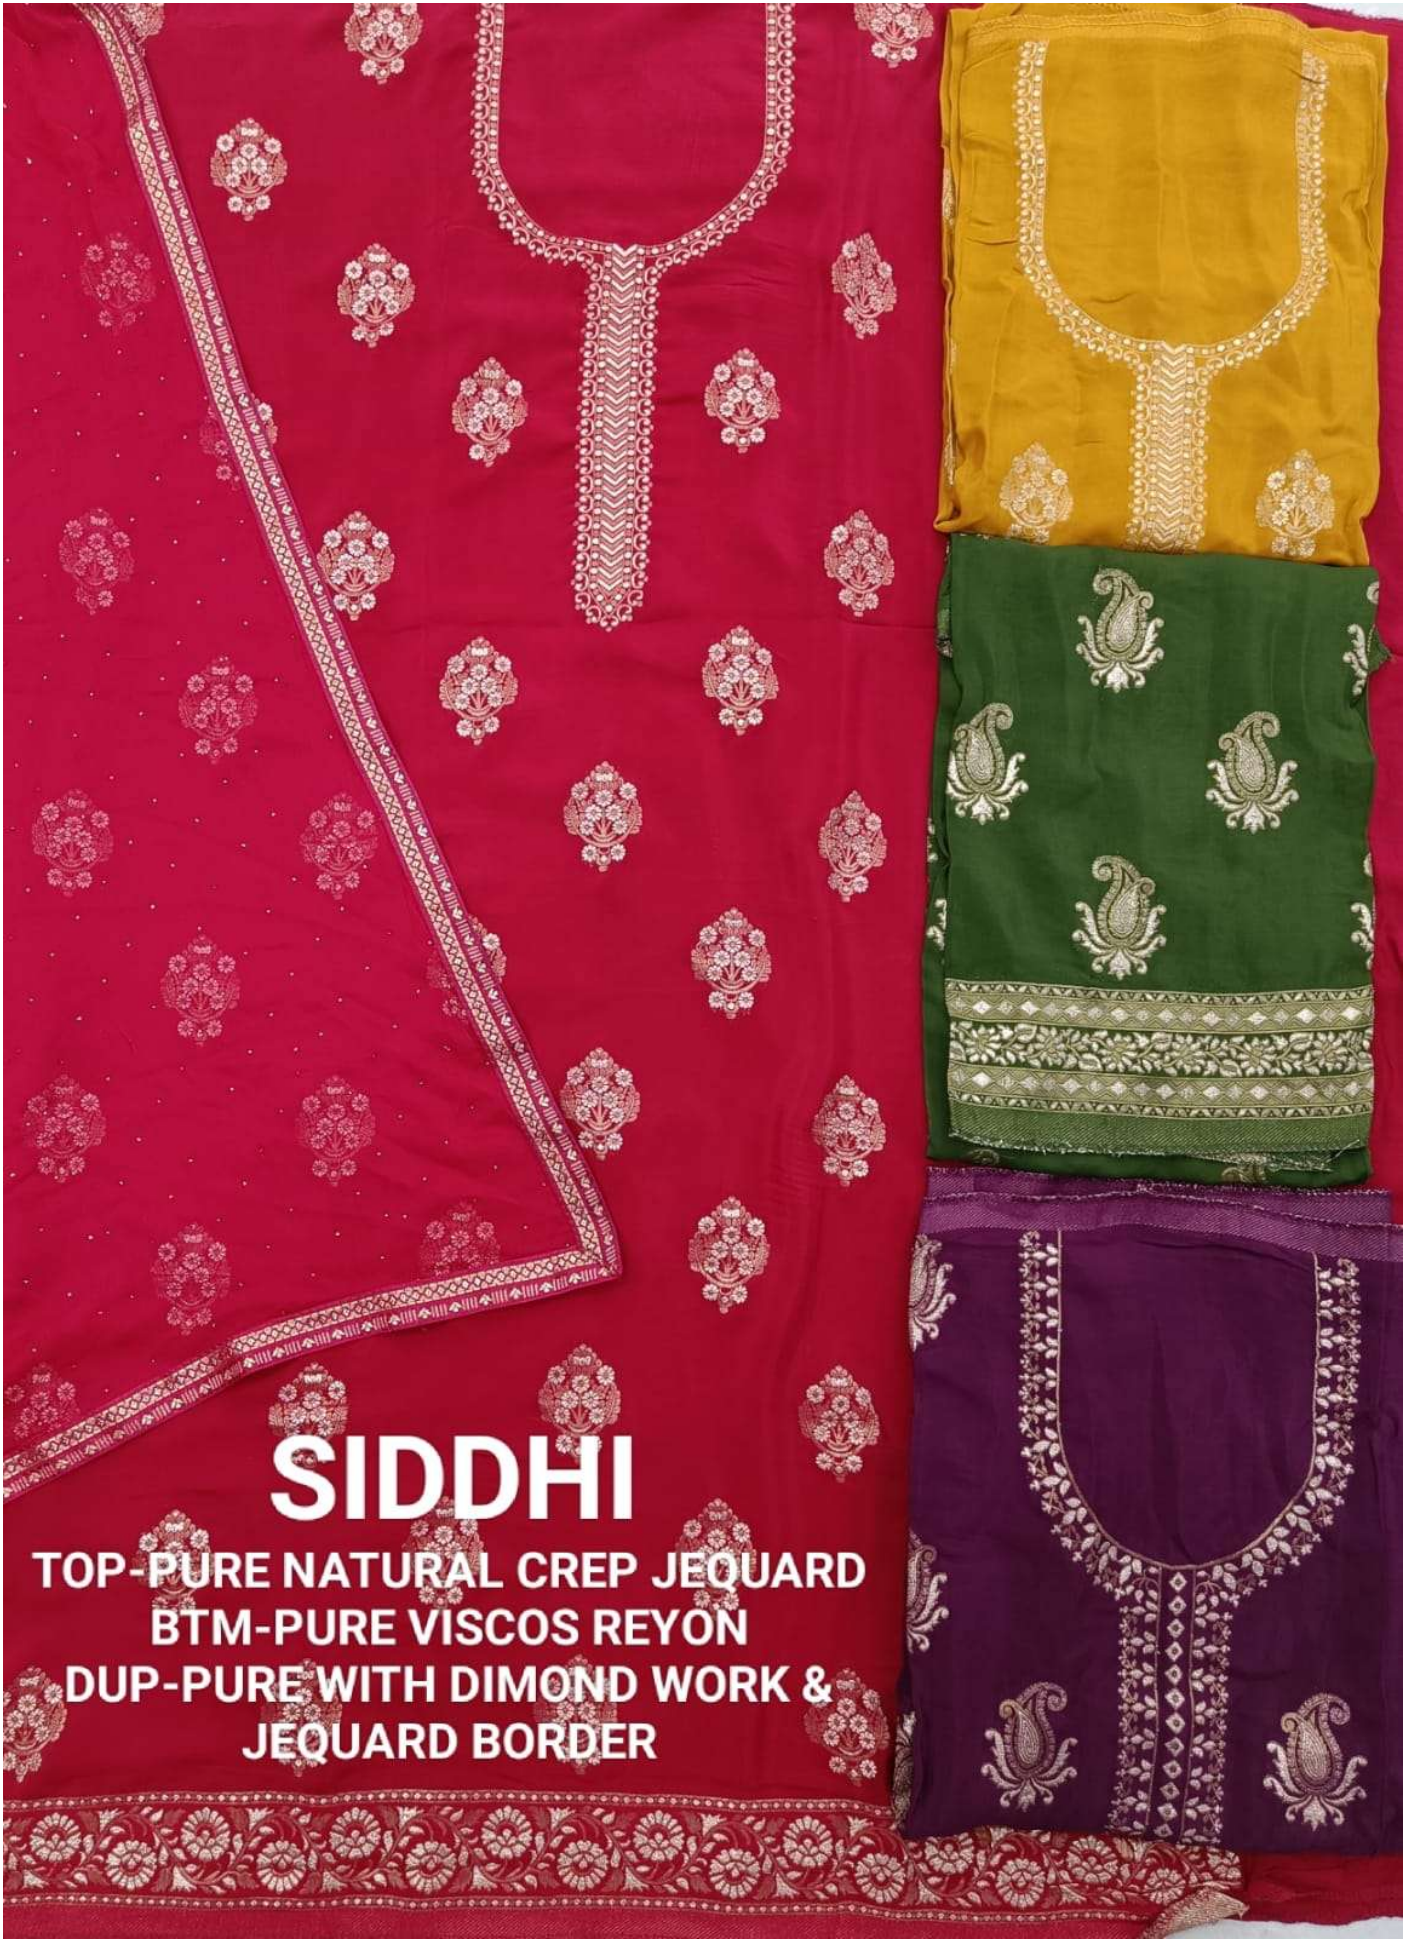

10211

KALARANG

10214

KALARANG

SIDDHI

TOP-PURE NATURAL CREP JEQUARD
BTM-PURE VISCOS REYON
DUP-PURE WITH DIMOND WORK &
JEQUARD BORDER

10211

10212

10213

10214

KALARANG

- **TOP** - PURE NATURAL CREP JEQUARD
- **BOTTOM** - PURE VISCOS REYON
- **DUPATTA** - PURE WITH DIAMOND WORK AND JEQUARD BORDER
- **DESIGNS** - 04

CATALOGUE :- SIDDHI

RATE :- 1199/-