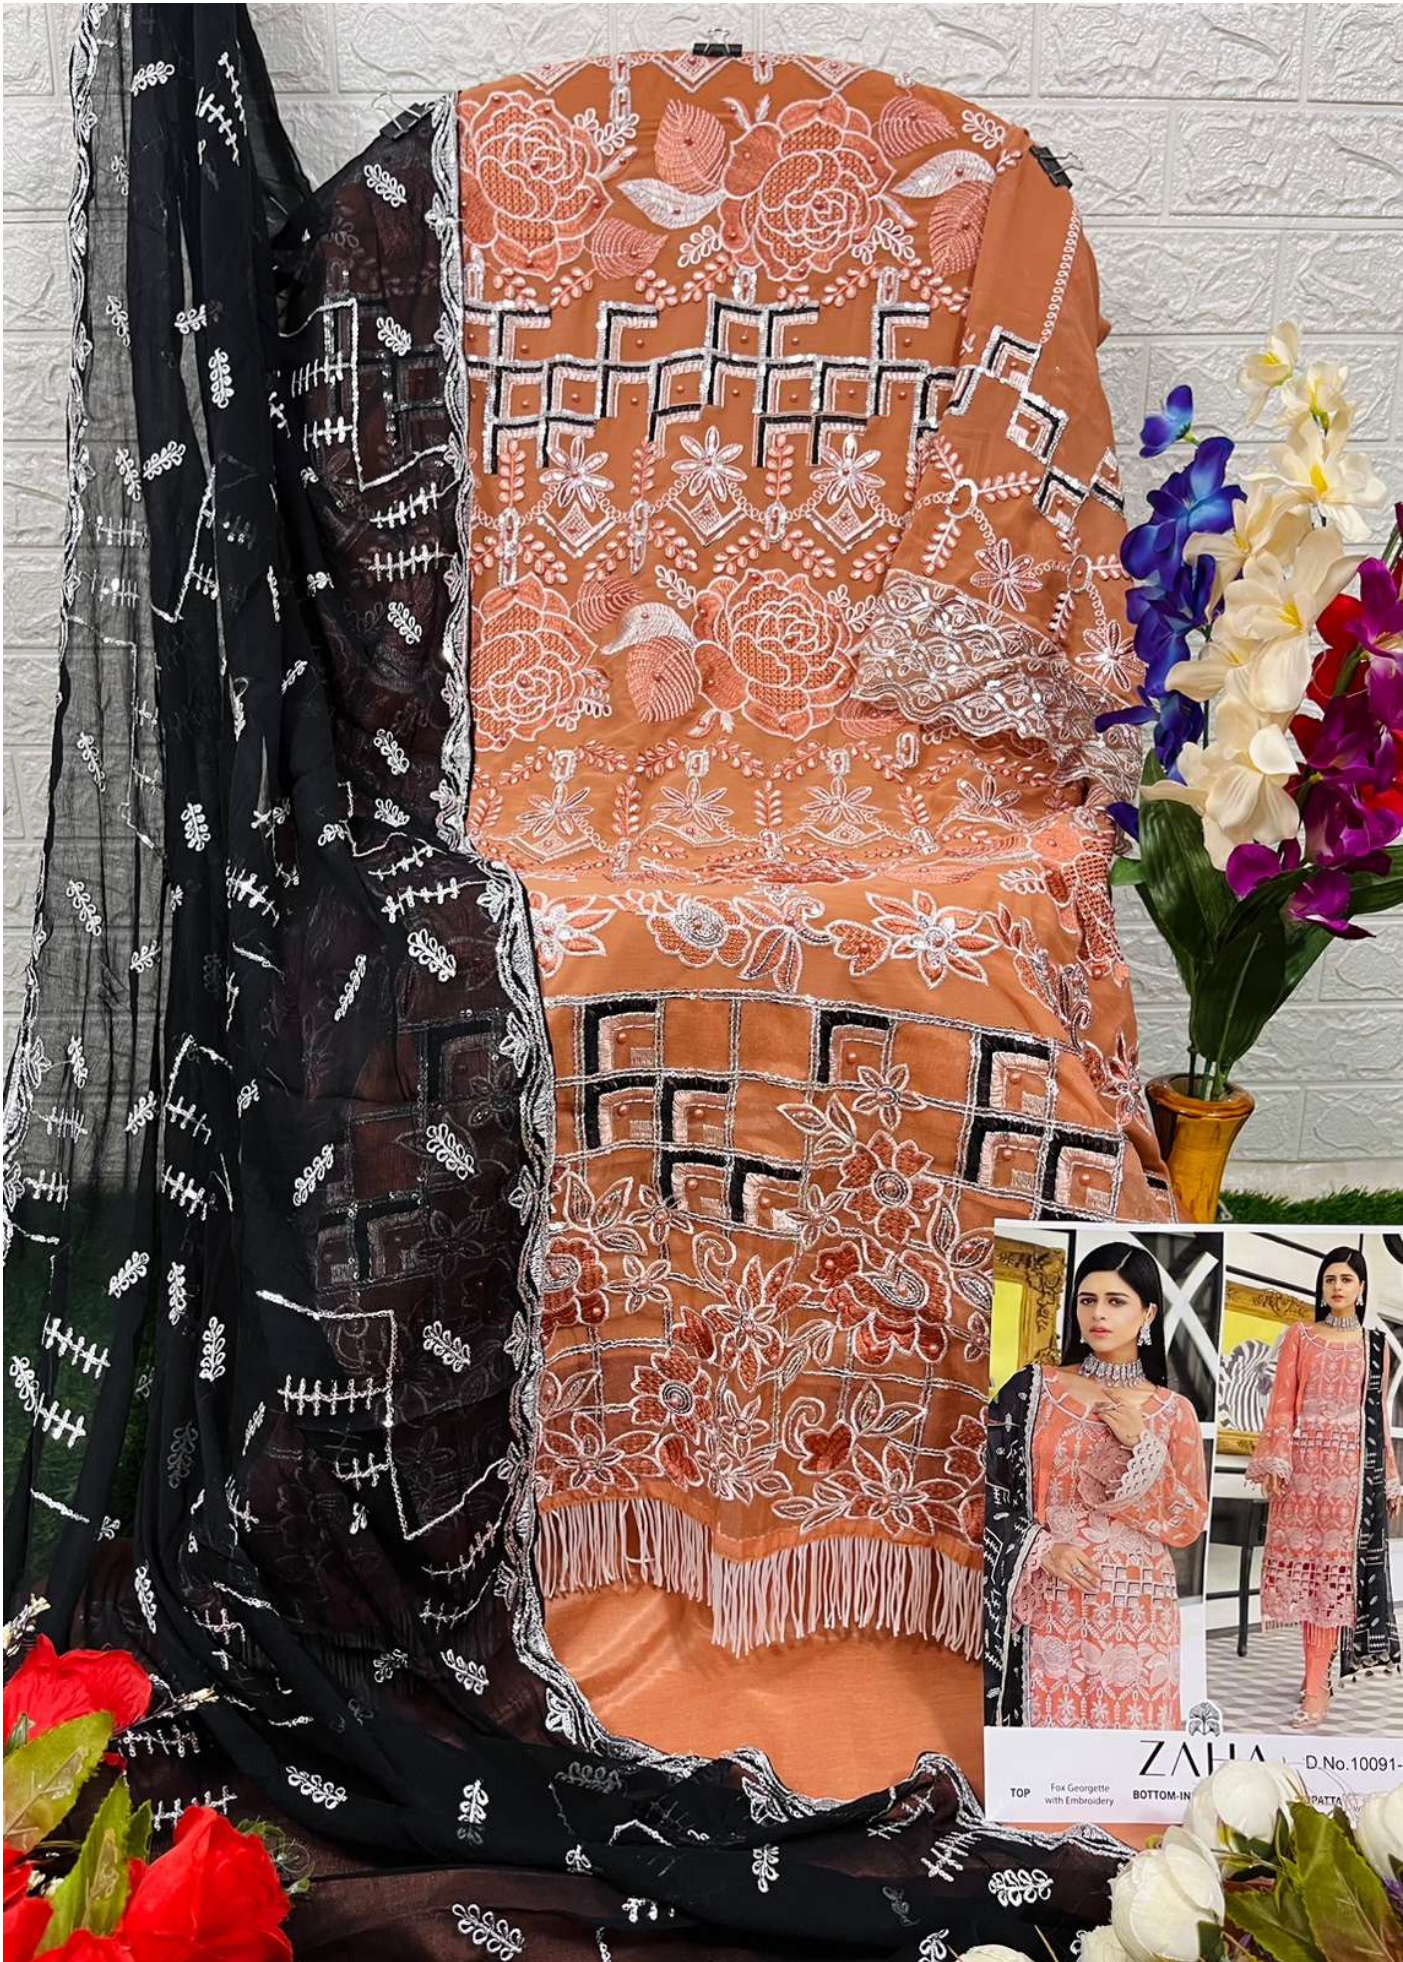

TOP Fox Georgette with Embroidery
BOTTOM-INNER Dull kanoon
DUPATTA Nazmin with Embroidery

ZAHA D.No.10091-D

ZAHA — D.No.10091—
TOP Fox Georgette with Embroidery BOTTOM-INKI SHALWARI PAKHTA

ZAHA D.No.10091-C
TOP Fox Georgette with Embroidery
BOTTOM-INNER Dull santoon
DUPATTA Nazmin with Embroidery

ZAHA D.No.10091-A

TOP Fox Georgette with Embroidery BOTTOM-INNER Dull santon DUPATTA Nazmin with Embroidery

ZAHA

D.No.10091-C

TOP Fox Georgette
with Embroidery

BOTTOM-INNER Dull santoon

DUPATTA Nazmin
with Embroidery

ZAHA

D.No.10091-D

TOP Fox Georgette with Embroidery

BOTTOM-INNER Dull santoon

DUPATTA Nazmin with Embroidery

ZAHA

D.No.10091-B

TOP Fox Georgette with Embroidery

ZAHA

TOP Faux Georgette
with Embroidery

BOTTOM-INNER Dull santoon

DUPATTA Nazmin
with Embroidery

10091-A

10091-B

10091-C

10091-D