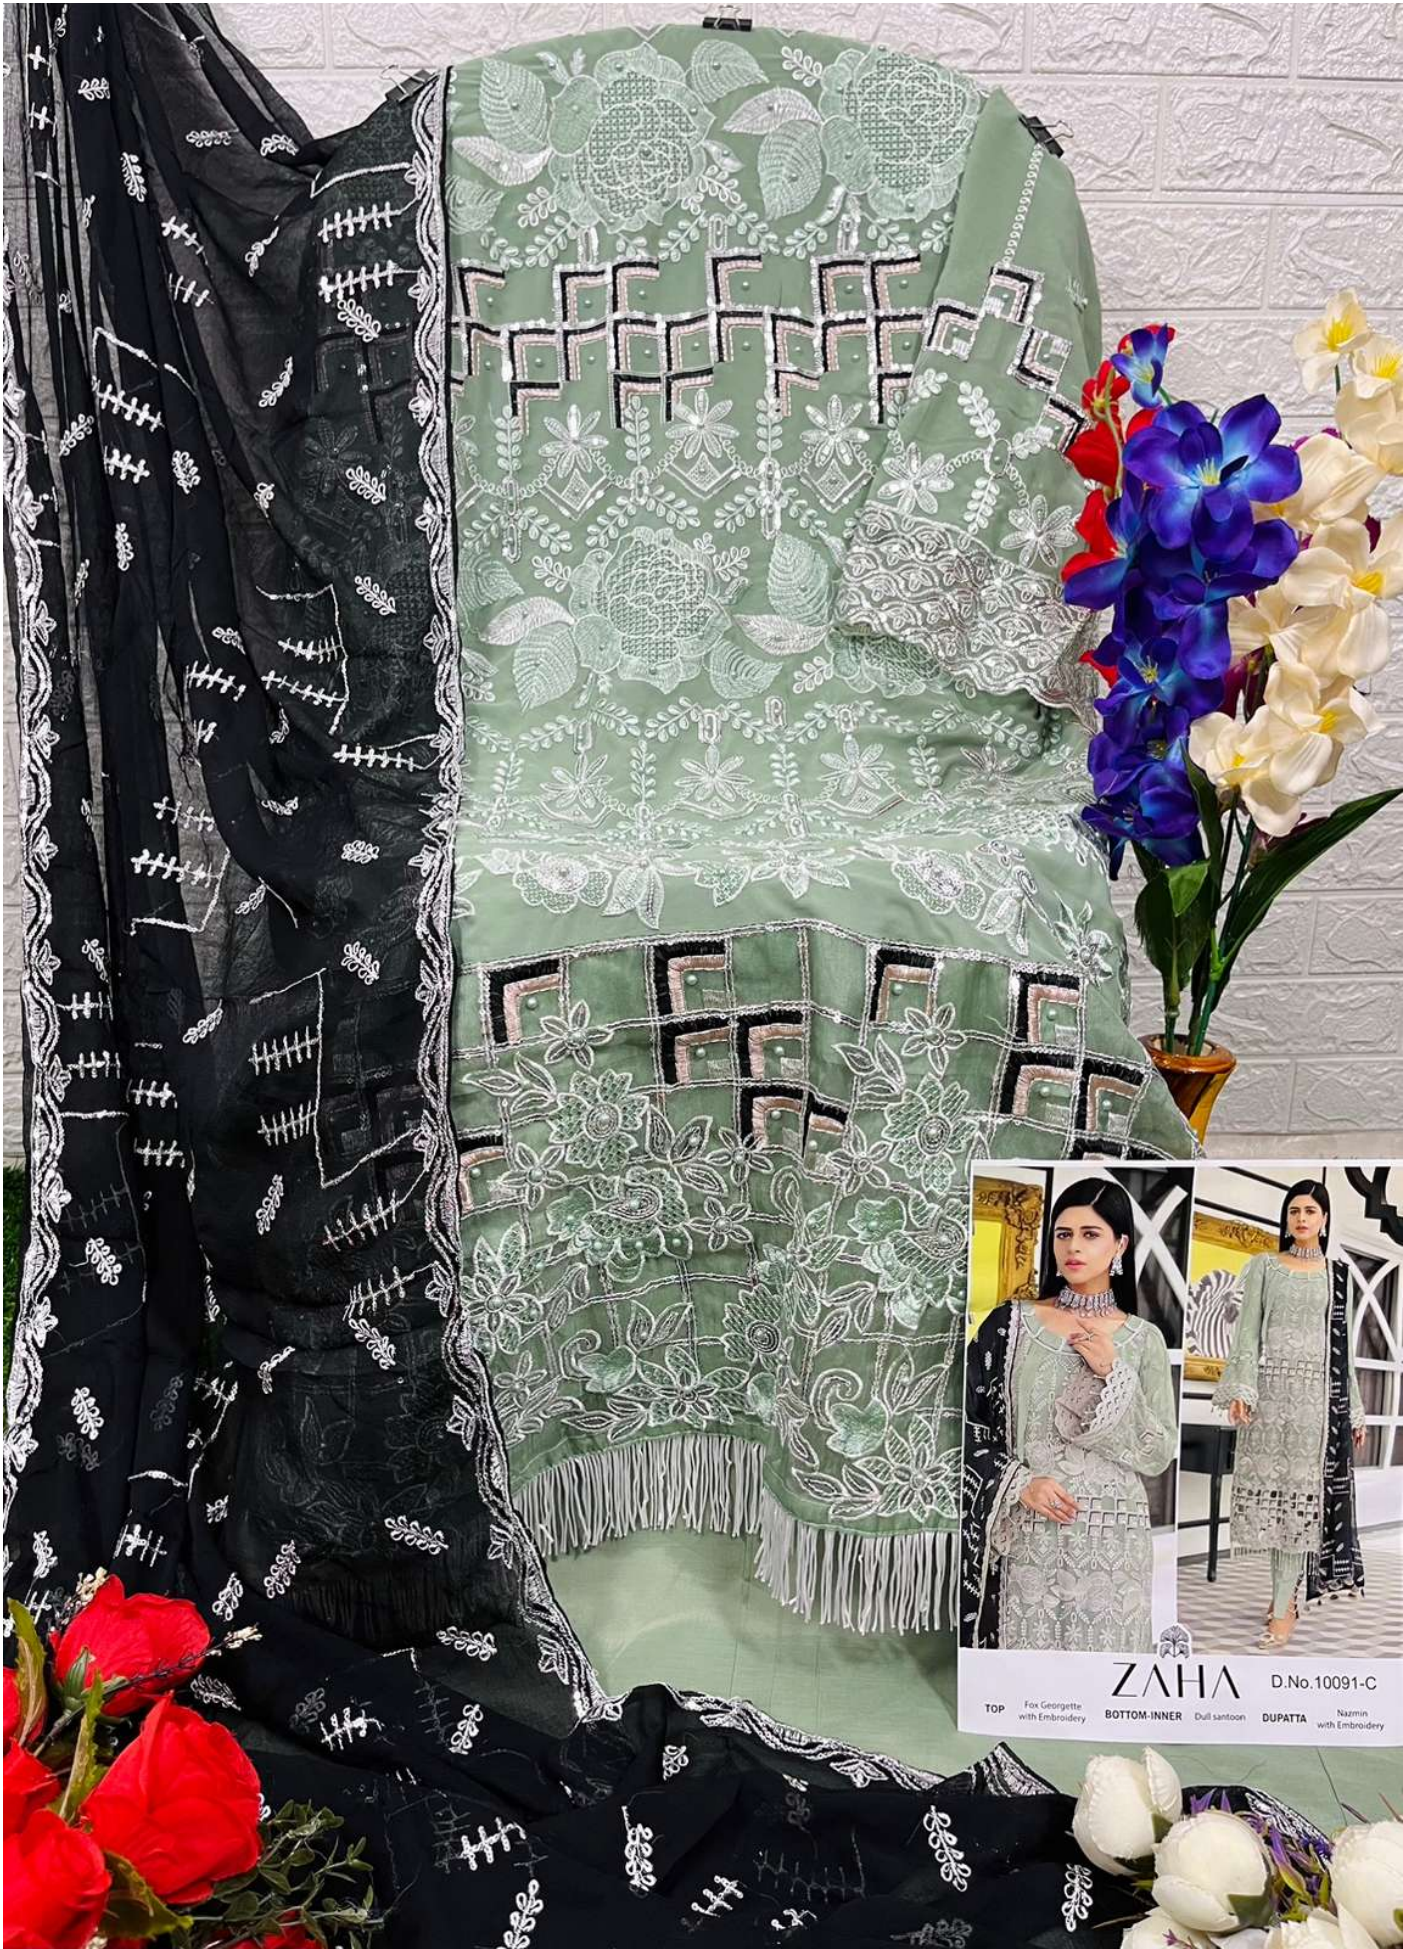

TOP Fox Georgette with Embroidery
BOTTOM-INNER Dull kanoon
DUPATTA Nazmin with Embroidery

ZAHA D.No.10091-D

ZAHA — D.No.10091—
TOP Fox Georgette with Embroidery BOTTOM-INKI SHALWARI PAKHTA

ZAHA D.No.10091-C
TOP Fox Georgette with Embroidery
BOTTOM-INNER Dull santoon
DUPATTA Nazmin with Embroidery

ZAHA D.No.10091-A

TOP Fox Georgette with Embroidery BOTTOM-INNER Dull santon DUPATTA Nazmin with Embroidery

ZAHA

D.No.10091-C

TOP Fox Georgette
with Embroidery

BOTTOM-INNER Dull santoon

DUPATTA Nazmin
with Embroidery

ZAHA

D.No.10091-D

TOP Fox Georgette with Embroidery

BOTTOM-INNER Dull santoon

DUPATTA Nazmin with Embroidery

ZAHA

D.No.10091-B

TOP Fox Georgette with Embroidery

ZAHA

TOP Faux Georgette
with Embroidery

BOTTOM-INNER Dull santoon

DUPATTA Nazmin
with Embroidery

10091-A

10091-B

10091-C

10091-D