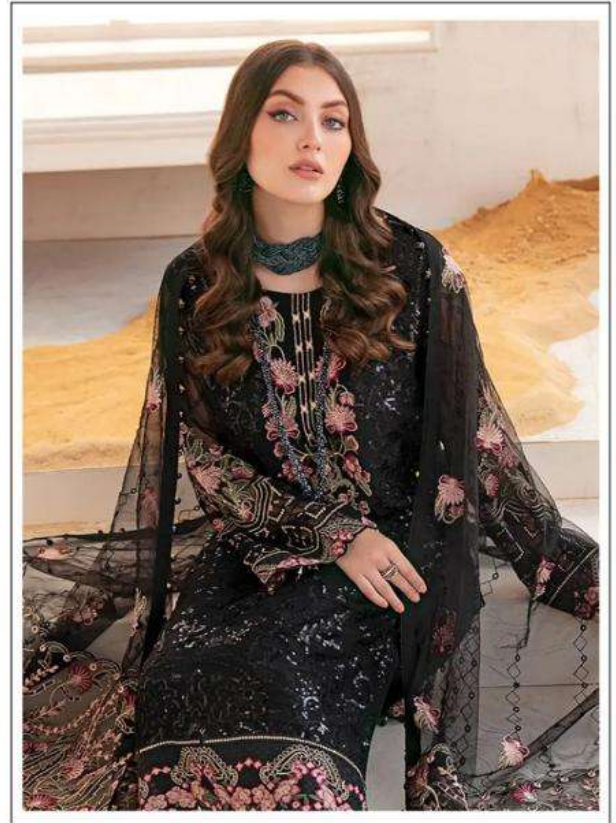

TOP- HEAVY FOX GEORGETTE WITH EMBROIDERED & DIAMOND MOTI

M-181

BOTTOM/INNER- SANTOON

DUPATTA/NET- HEAVY NAZMEEN WITH HEAVY EMBROIDERY WORK

- ☉ DRY CLEAN ONLY.
- ☒ DO NOT USE ANY BLEACH OR STAIN REMOVING CHEMICAL.
- ☎ IRON THE FABRIC AT MODERATE TEMPERATURE.

TOP- HEAVY FOX GEORGETTE WITH EMBROIDERED & DIAMOND MOTI

M-181

BOTTOM/INNER- SANTOON

DUPATTA/NET- HEAVY NAZMEEN WITH HEAVY EMBROIDERY WORK

- ☑ DRY CLEAN ONLY.
- ✗ DO NOT USE ANY BLEACH OR STAIN REMOVING CHEMICAL.
- ☑ IRON THE FABRIC AT MODERATE TEMPERATURE.

TOP- HEAVY FOX GEORGETTE WITH EMBROIDERED & DIAMOND MOTI

M-181

BOTTOM/INNER- SANTOON

DUPATTA/NET- HEAVY NAZMEEN WITH HEAVY EMBROIDERY WORK

- ☐ DRY CLEAN ONLY.
- ✘ DO NOT USE ANY BLEACH OR STAIN REMOVING CHEMICAL.
- ☐ IRON THE FABRIC AT MODERATE TEMPERATURE.