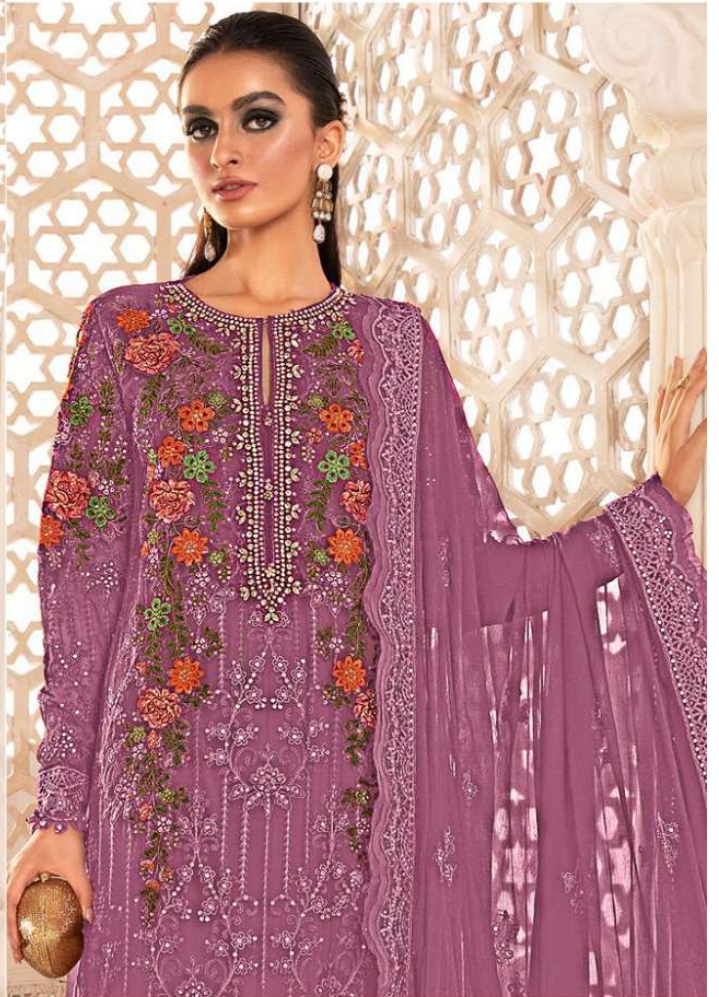

Serene
A PRODUCT OF
MESHA EXPORT

Serene
MESHA EXPORT
D.NO.S20011
Top - Fox georgette heavy - brodered
Inner Bottom
Dupatta - N...

Serine
A PRODUCT OF
ARABIA EXPORT

Serine
A PRODUCT OF
ARABIA EXPORT
D.NO.52001 II

Top - Fox georgette heavy embroidery
Bottom - Heavy santon
Screen heavy embro

Serine
A PRODUCT OF
ARABIA EXPORT

Top - F... navy embrodere
Inr... ention
D... e/embroidere

*Serine*TM
Pakistani Suit

A BRAND BY  MEGHA EXPORT

D.NO.52001 G

Top - Fox georgette heavy embroidered
Inner Bottom - Heavy santoon
Dupatta - Nazneen heavy embroidered

*Serine*TM
Pakistani Suit

A BRAND BY  MEGHA EXPORT

D.NO.52001 I

Top - Fox georgette heavy embroidered
Inner Bottom - Heavy santoon
Dupatta - Nazneen heavy embroidered

52001 F

52001 G

52001 H

52001 I

*Serine*TM
Pakistani Suit

A BRAND BY  MEGHA EXPORT

D.NO.52001 H

Top - Fox georgette heavy embroidered
Inner Bottom - Heavy santoon
Dupatta - Nazneen heavy embroidered