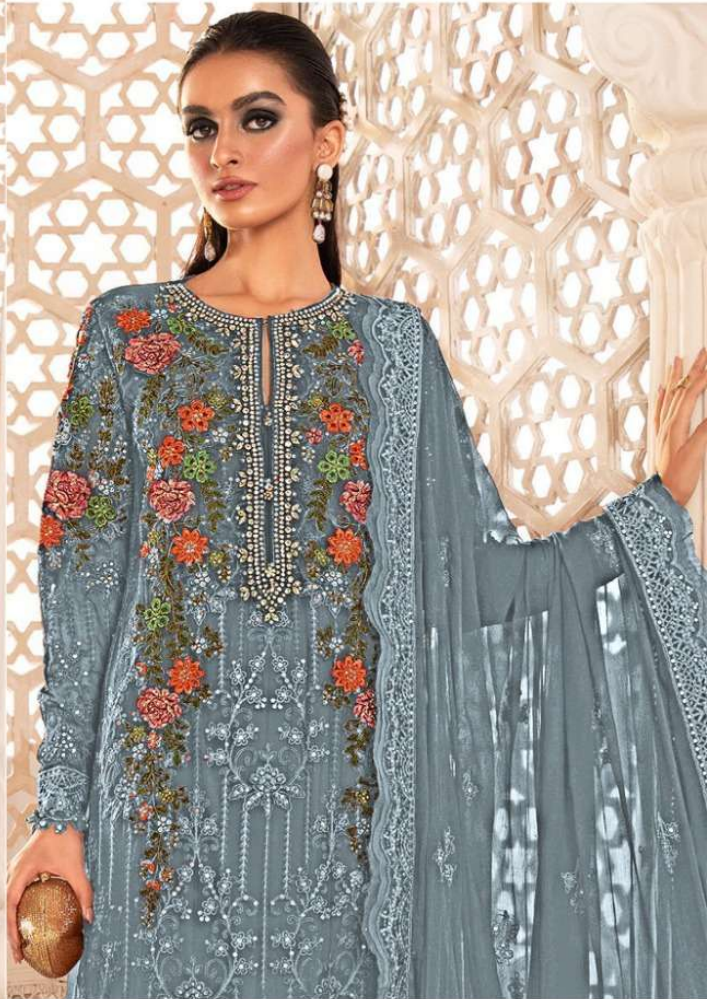

Serine^{TM}
Pakistani Suit

A BRAND BY MEGHA EXPORT

D.NO.52001 F

Top - Fox georgette heavy embroidered
Inner Bottom - Heavy santoon
Dupatta - Nazneen heavy embroidered