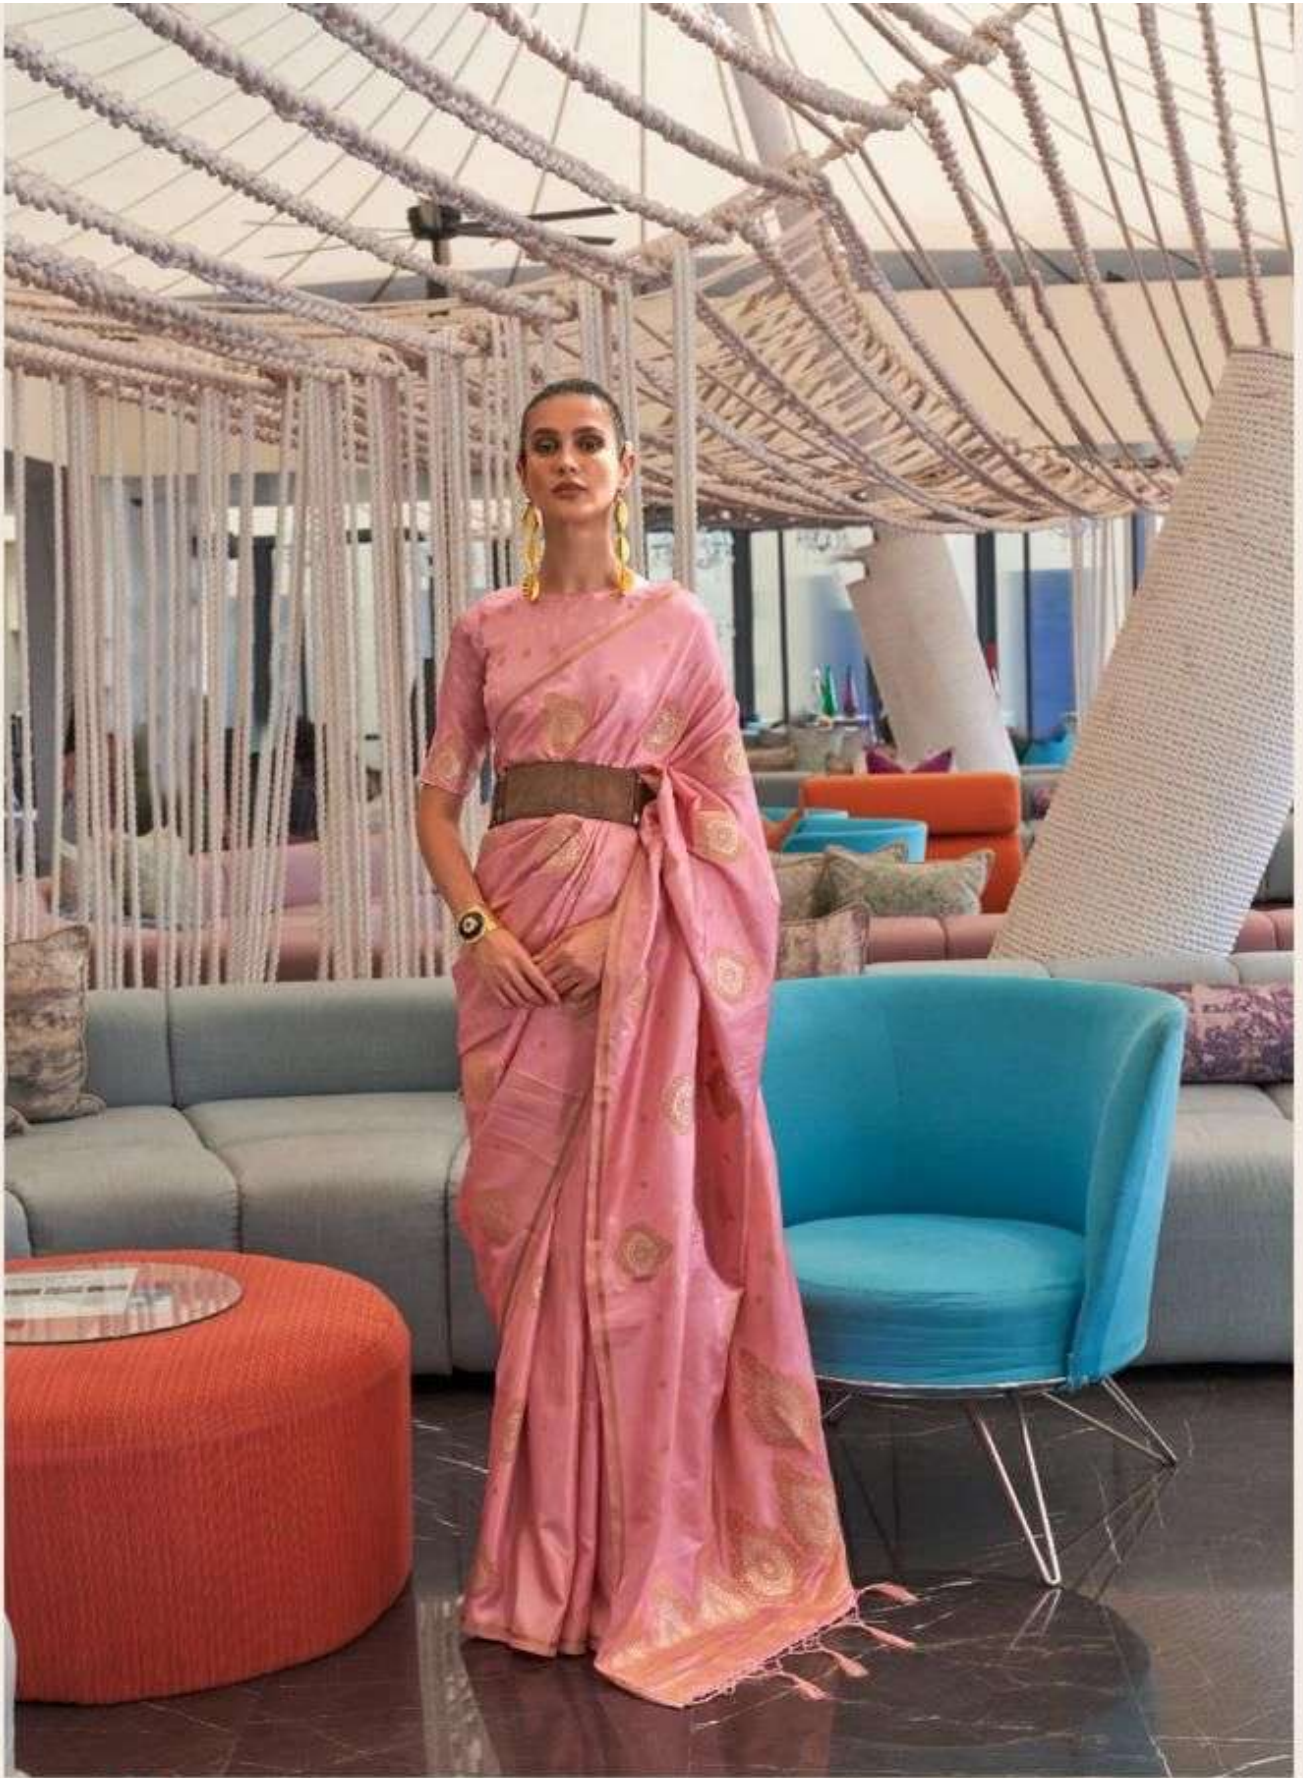

302005

302006

RAJTEX®
Indiastyle

visitors | interns | 18 years

KODIAQ SILK

PURE SATIN COPPER ZARI WEAVING

3 0 2 0 0 1