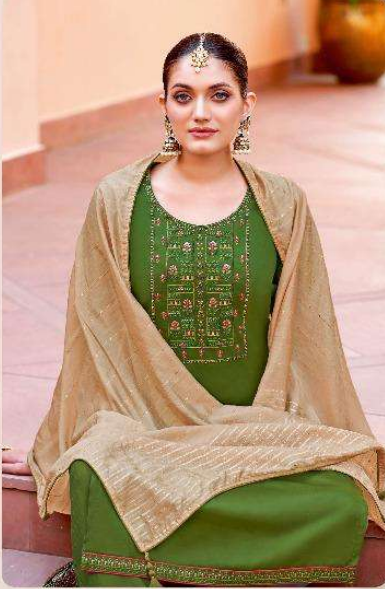

JAIMALA
फेमिना
Femina

S-1140-002