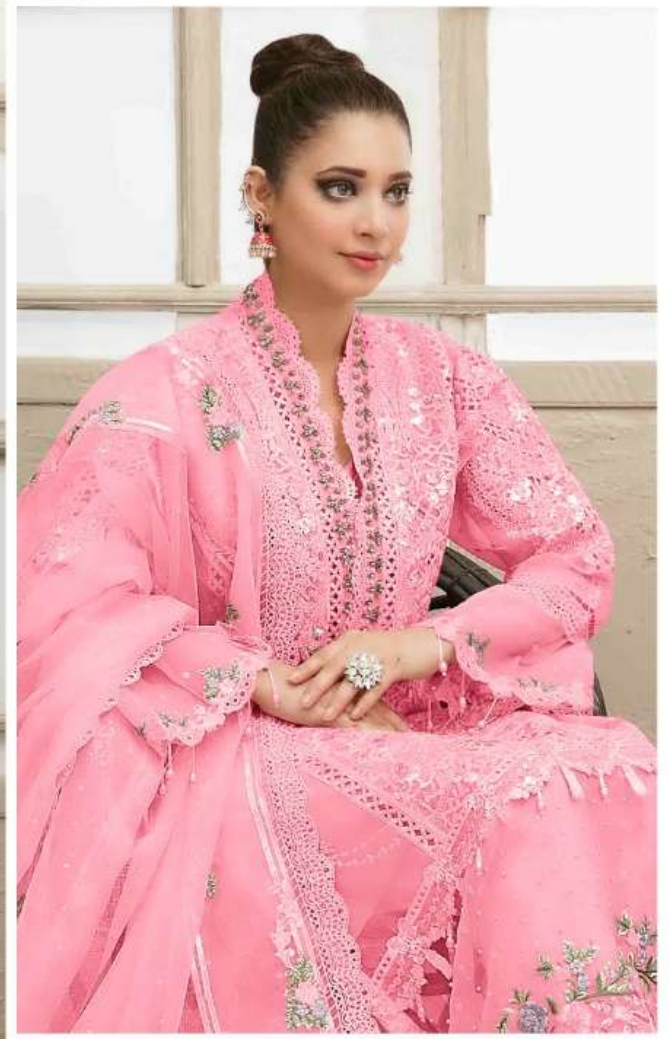

AL KHUSHBU

ALK -3028-K

TOP

Butterfly net with
Heavy Embroidery

BOTTOM-INNER

Santoon

DUPATTA

Butterfly Net
Heavy Embroidery