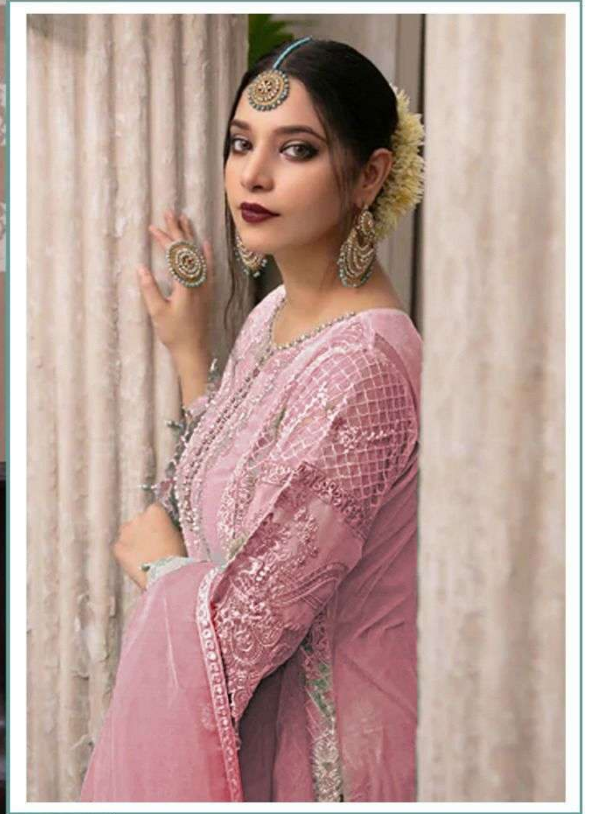

Fepic®

WASHING INTRUCTIONS

DO NOT USE ANY TYPE OF BLEACH OR STAIN REMOVING CHEMICALS
BEFORE CUTTING / STITCHING, FABRIC SHOULD BE SOAKED BE SOAKED IN WATER
(ALL COMPONENTS SEPARATELY) FOR 15 MINUTES
DO NOT KEEP WET FABRIC IN TWISTED FROM IN ORDER TO AVOID COPY MARKS |
WASH COLOURED AND WHITE FABRICS SEPARATELY
IRON CLOTHES AT MODERATE TEMPERATURE | DO NOT DRY FABRIC IN DIRECT SUNLIGHT
(EXTRA LACES, HANGINGS AND ACCESSORIES ARE NOT INDUEED)

C-1293 B