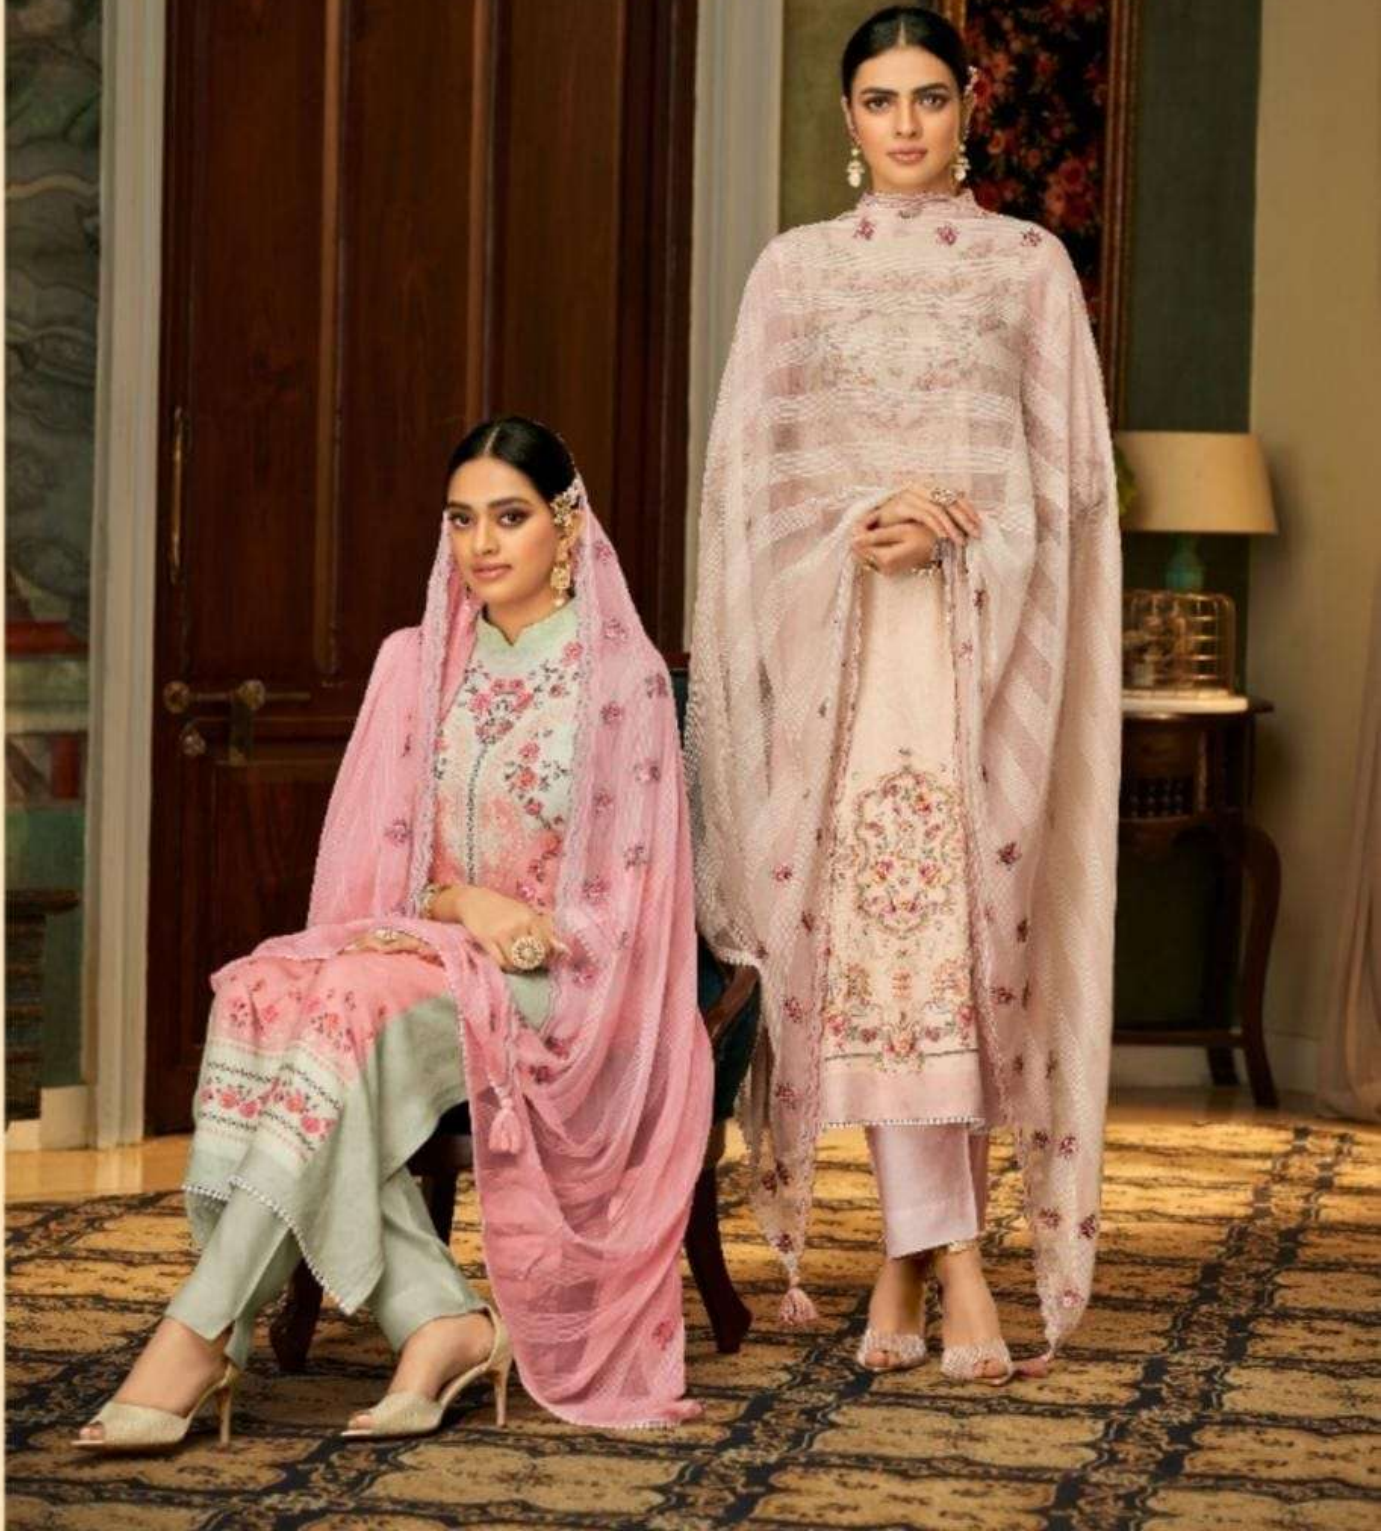

RELSSA
FABRICS

IBADAT