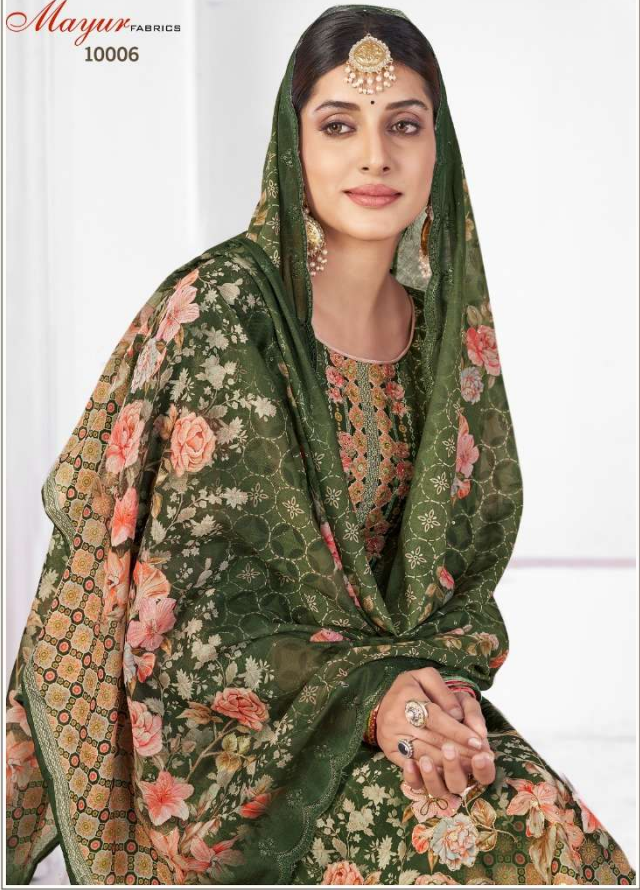

# DVISHAA MUSE

Mayur FABRICS  
10005

Mayur FABRICS  
10006

10001

10002

10003

10004

10005

# MUSE

TOP	COTTON MUSLIN DIGITAL PRINT WITH WORK
BOTTOM	COTTON DYED
DUPPATA	COTTON MUL DIGITAL PRINT WITH WORK

Mayur FABRICS

10001

Mayur FABRICS

10003

Mayur FABRICS

10004