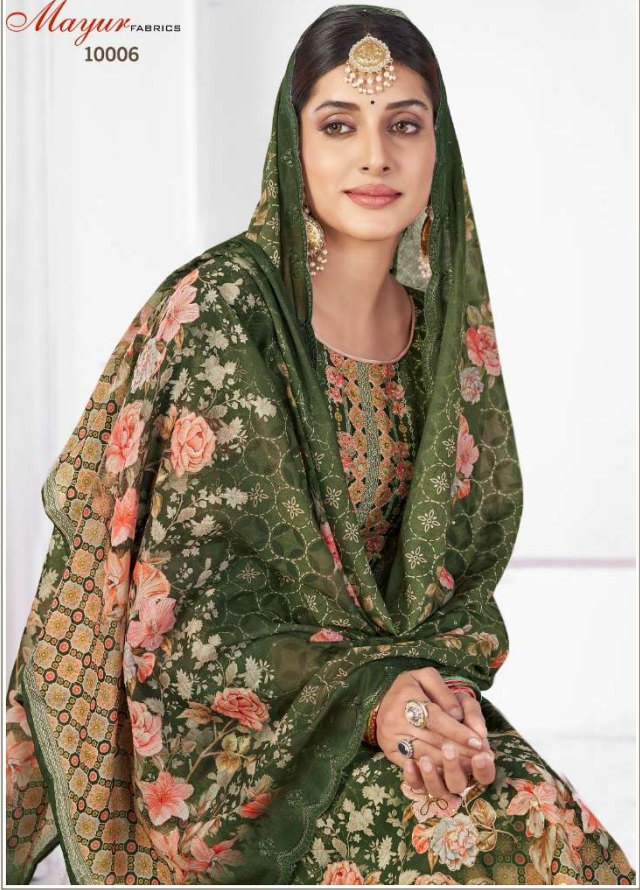

DVISHAA  
MUSE

Mayur FABRICS  
10005

Mayur FABRICS  
10006

10001

10002

10003

10004

10005

# MUSE

TOP	COTTON MUSLIN DIGITAL PRINT WITH WORK
BOTTOM	COTTON DYED
DUPPATA	COTTON MUL DIGITAL PRINT WITH WORK

Mayur FABRICS

10001

Mayur FABRICS  
10002

Mayur FABRICS

10003

Mayur FABRICS