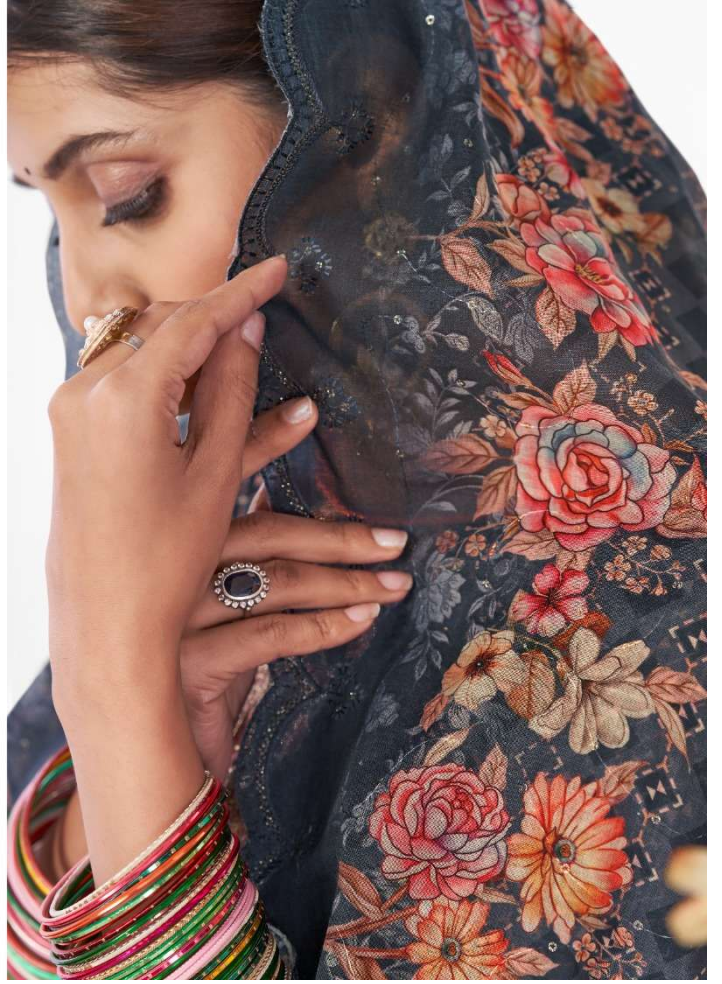

# MUSE

TOP	COTTON MUSLIN DIGITAL PRINT WITH WORK
BOTTOM	COTTON DYED
DUPPATA	COTTON MUL DIGITAL PRINT WITH WORK

Mayur FABRICS

10001

Mayur FABRICS  
10002

Mayur FABRICS

10003

Mayur FABRICS