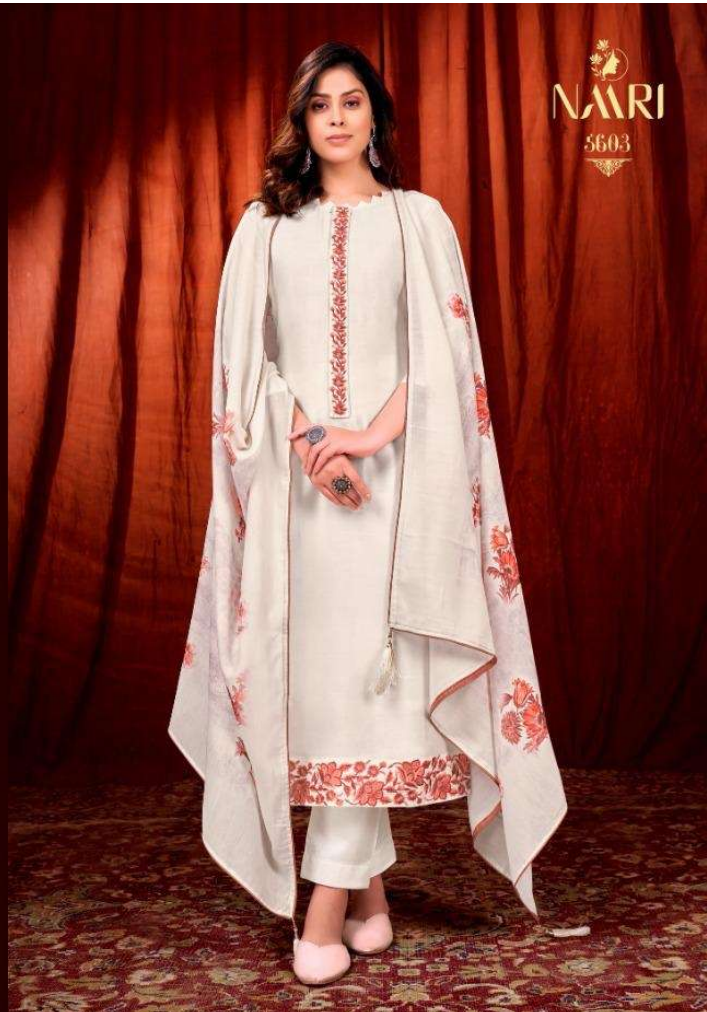

NARI

COLOURFUL

NAARI
5602

NARI

COLOURFUL

5601

5602

5603

5604

5605

Presenting To You Our New Catalogue

COLOURFUL

-: TOP :-

PURE SILK WITH WORK

-: BOTTOM :-

VISCOUS SILK

-: DUPATTA :-

PURE MUSLIN DIGITAL PRINT

NARI