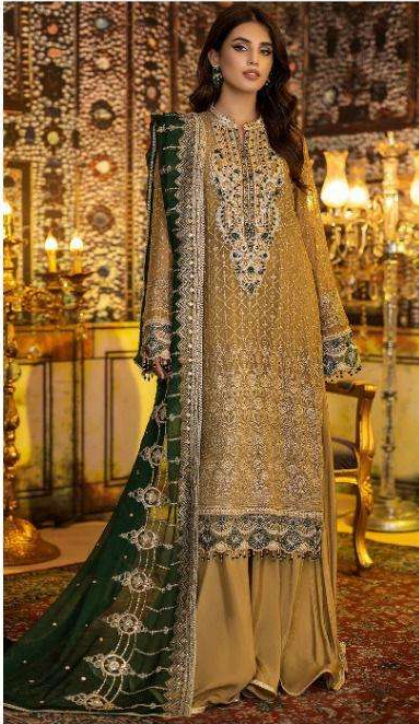

D.No.16001