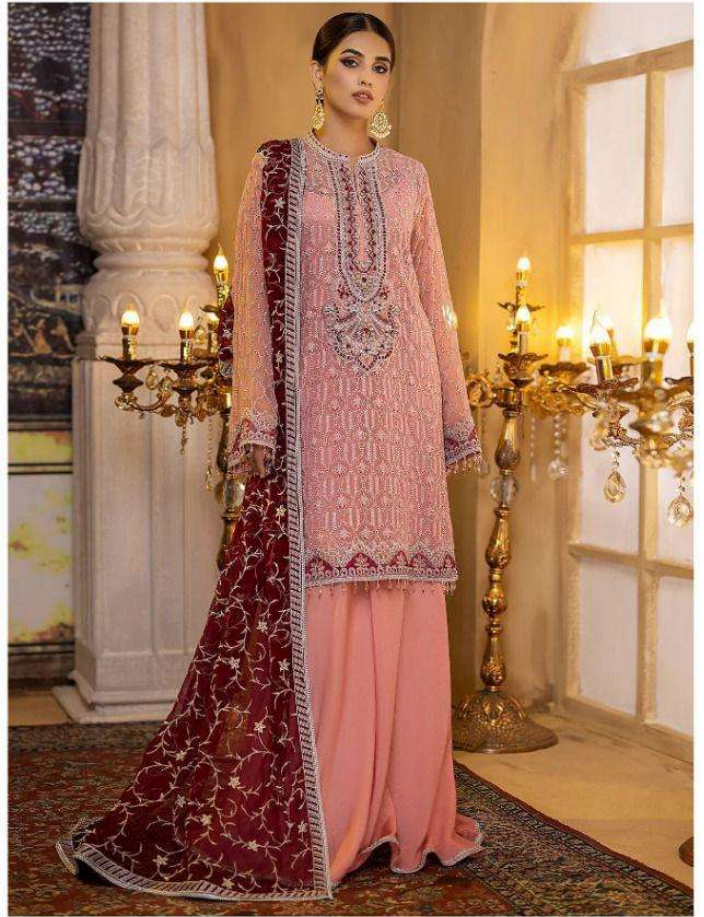

STYLE OF ETERNAL

A TOUCH OF GLAMOUR

16003