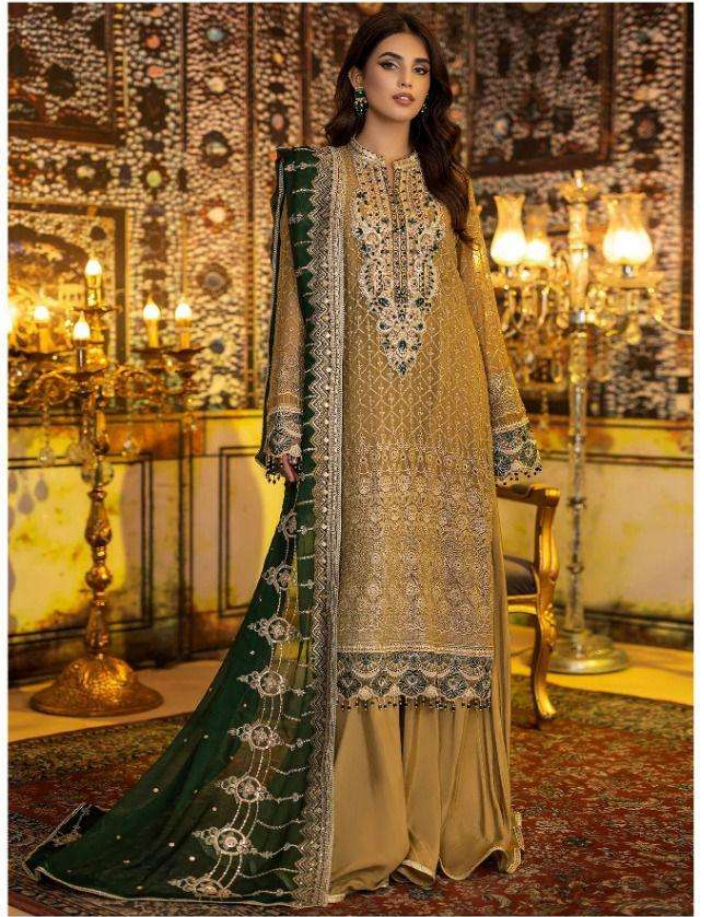

MAHNURTM
— FASHION —

MAHNUR
VOL-16

MAHNUR[®]
— FASHION —

MAHNUR
VOL-16

**THE
NEW
LOOK**
EXCLUSIVE WEAR

MAHNUR
FASHION

ELEGANCE OF SHADE
Special for winter collection

ELEGANCE OF SHADE

◆ 16001

MAHNUR
— FASHION —

STYLE *of* ETERNAL

A TOUCH OF GLAMOUR

✦
16002

STYLE OF ETERNAL

A TOUCH OF GLAMOUR

I THINK THERE IS BEAUTY IN EVERYTHING. WHAT "NORMAL" PEOPLE
PERCEIVE AS UGLY. I CAN MERELY SEE SOMETHING OF BEAUTY IN
IT.