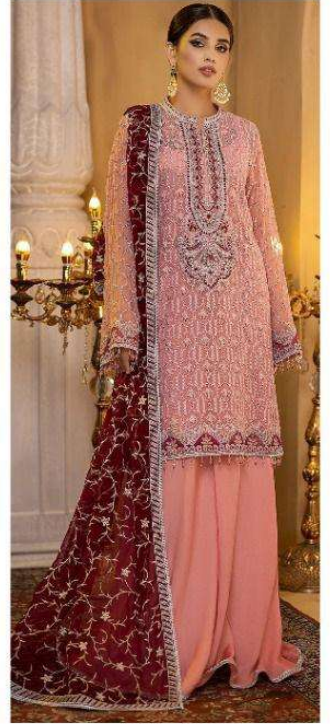

D.No.16003