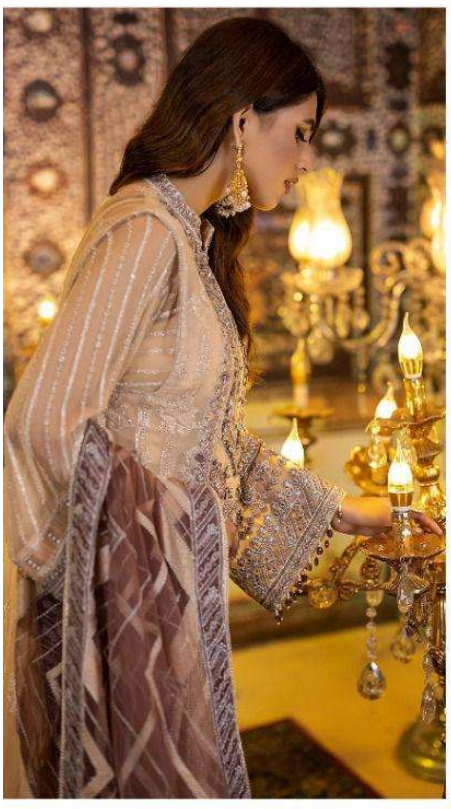

MAHNURTM
— FASHION —

MAHNUR
VOL-16

MAHNUR[®]
— FASHION —

MAHNUR
VOL-16

**THE
NEW
LOOK**
EXCLUSIVE WEAR

MAHNUR
FASHION

ELEGANCE OF SHADE
Special for winter collection

ELEGANCE OF SHADE

◆ 16001

MAHNUR
— FASHION —

STYLE *of* ETERNAL

A TOUCH OF GLAMOUR

✦
16002

STYLE OF ETERNAL

A TOUCH OF GLAMOUR

I THINK THERE IS BEAUTY IN EVERYTHING. WHAT "NORMAL" PEOPLE
PERCEIVE AS UGLY. I CAN MERELY SEE SOMETHING OF BEAUTY IN
IT.