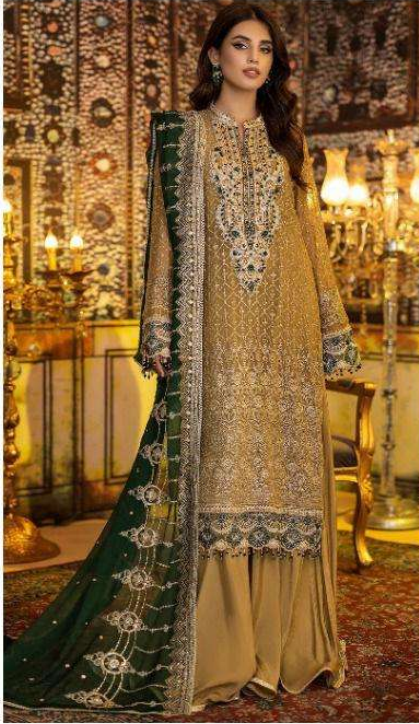

D.No.16001