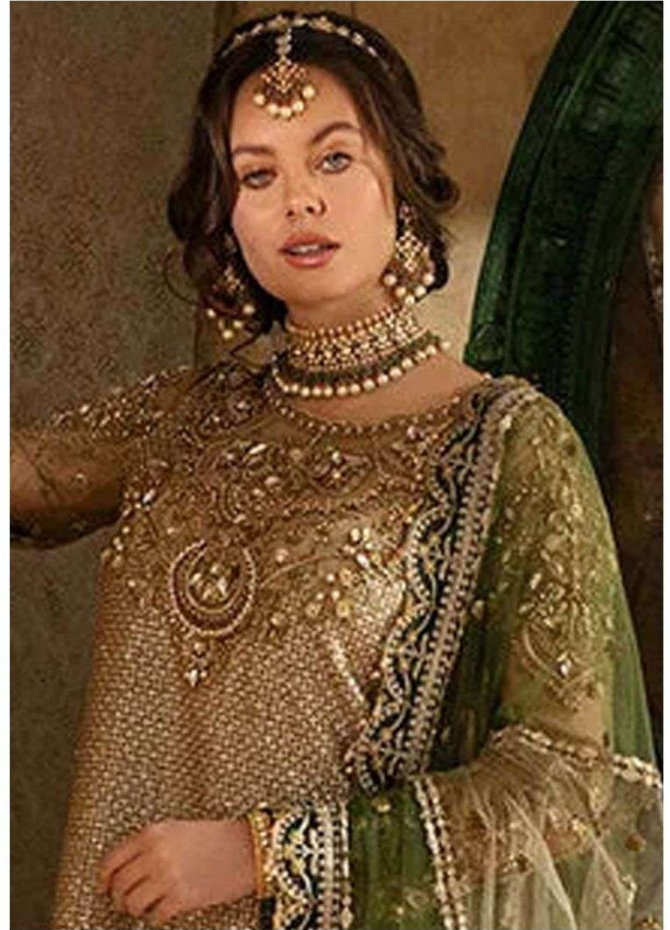

*Serina*<sup>TM</sup>  
Pakistani Suit  
A BRAND BY  MEGHA EXPORT  
**S - 99 A**

TOP - FOX GEORGETTE EMBROIDERY  
WITH HAND WORK  
BOTTOM - SANTOON WITH PATCH WORK  
INNER - SANTOON  
DUPATTA - BUTTERFLY NET WITH EMBROIDERY WORK

Sesiree  
A PRODUCT OF  
MEGHA EXPORT  
S - 99 A

TOP - FOX GEORGETTE EMBROIDERY  
WHITE HAND WORK  
BOTTOM - SANTOON WITH PACH WORK  
DUPATTA - BUTTERFLY NET  
WHITE EMBROIDARY WORK