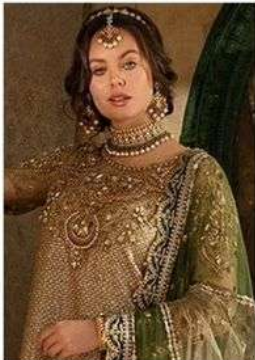

*Serina*<sup>TM</sup>  
Pakistani Suit  
A BRAND BY  MEGHA EXPORT  
**S - 99 A**

TOP - FOX GEORGETTE EMBROIDERY  
WITH HAND WORK  
BOTTOM - SANTOON WITH PATCH WORK  
INNER - SANTOON  
DUPATTA - BUTTERFLY NET WITH EMBROIDERY WORK

Sesiree  
A PRODUCT OF  
MEGHA EXPORT  
S - 99 A

TOP - FOX GEORGETTE EMBROIDERY  
WHITE HAND WORK  
BOTTOM - SANTOON WITH PACH WORK  
DUPATTA - BUTTERFLY NET  
WHITE EMBROIDARY WORK