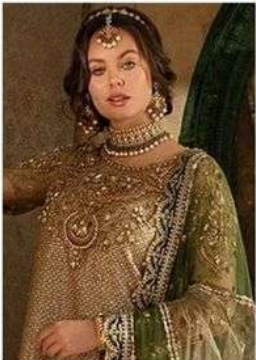

*Serina*TM
Pakistani Suit
A BRAND BY  MEGHA EXPORT
S - 99 A

TOP - FOX GEORGETTE EMBROIDERY
WITH HAND WORK
BOTTOM - SANTOON WITH PATCH WORK
INNER - SANTOON
DUPATTA - BUTTERFLY NET WITH EMBROIDERY WORK

Sesiree
A PRODUCT OF
MEGHA EXPORT
S - 99 A

TOP - FOX GEORGETTE EMBROIDERY
WHITE HAND WORK
BOTTOM - SANTOON WITH PACH WORK
DRESS - SANTOON
DUPATTA - BUTTERFLY NET
WHITE EMBROIDARY WORK