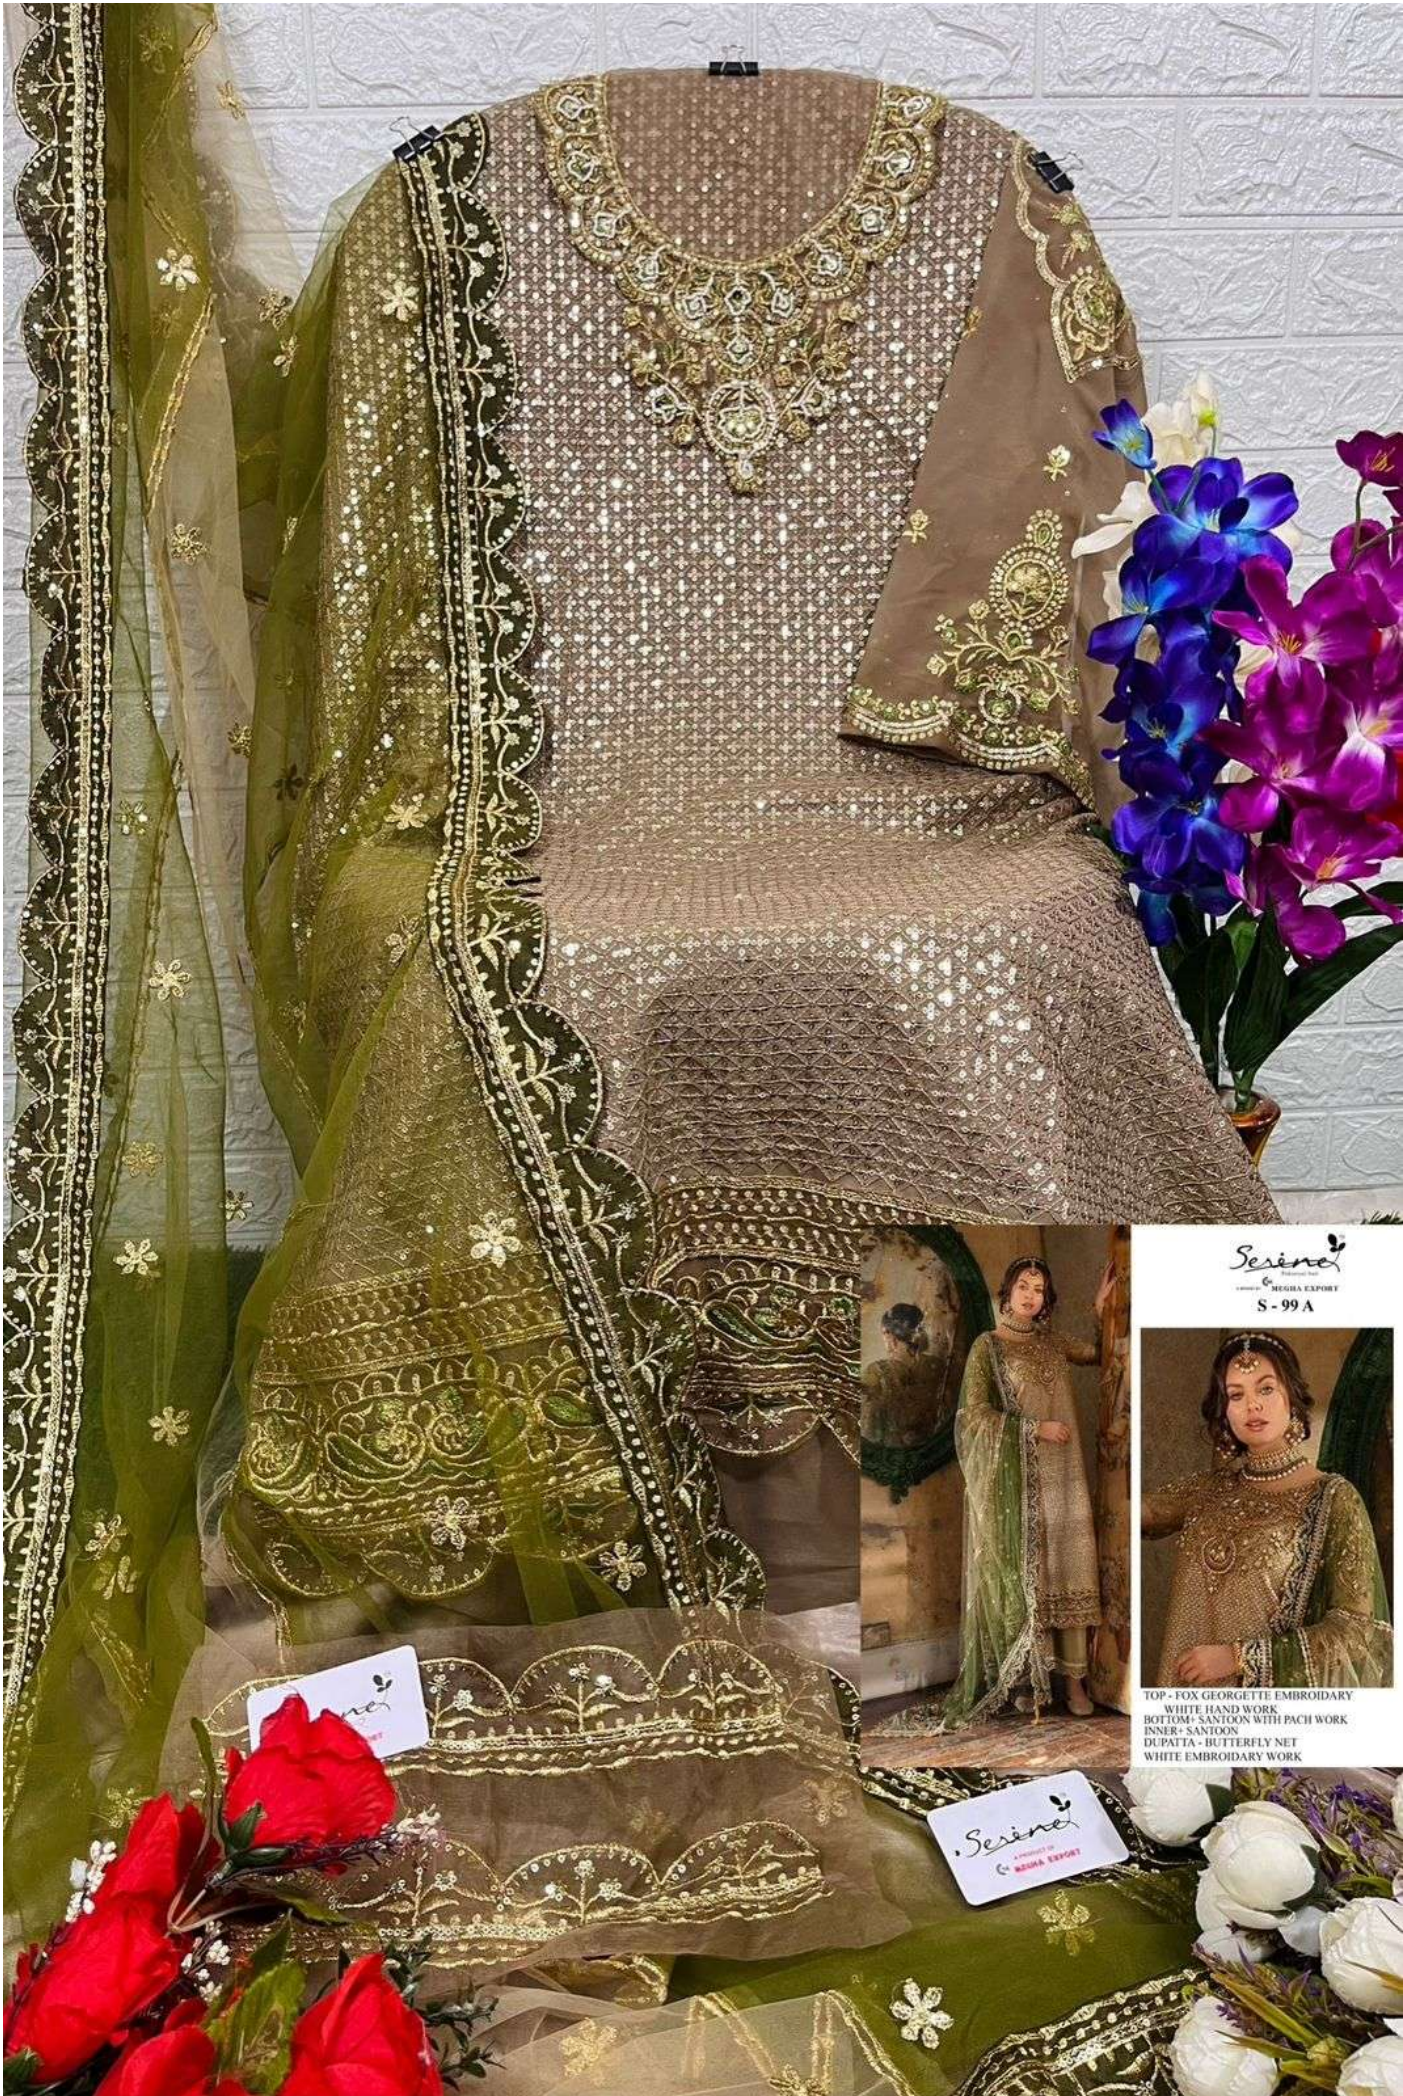

*Serina*TM
Pakistani Suit
A BRAND BY  MEGHA EXPORT
S - 99 A

TOP - FOX GEORGETTE EMBROIDERY
WITH HAND WORK
BOTTOM - SANTOON WITH PATCH WORK
INNER - SANTOON
DUPATTA - BUTTERFLY NET WITH EMBROIDERY WORK

Sesiree
A PRODUCT OF
MEGHA EXPORT
S - 99 A

TOP - FOX GEORGETTE EMBROIDERY
WHITE HAND WORK
BOTTOM - SANTOON WITH PACH WORK
DRESS - SANTOON
DUPATTA - BUTTERFLY NET
WHITE EMBROIDARY WORK