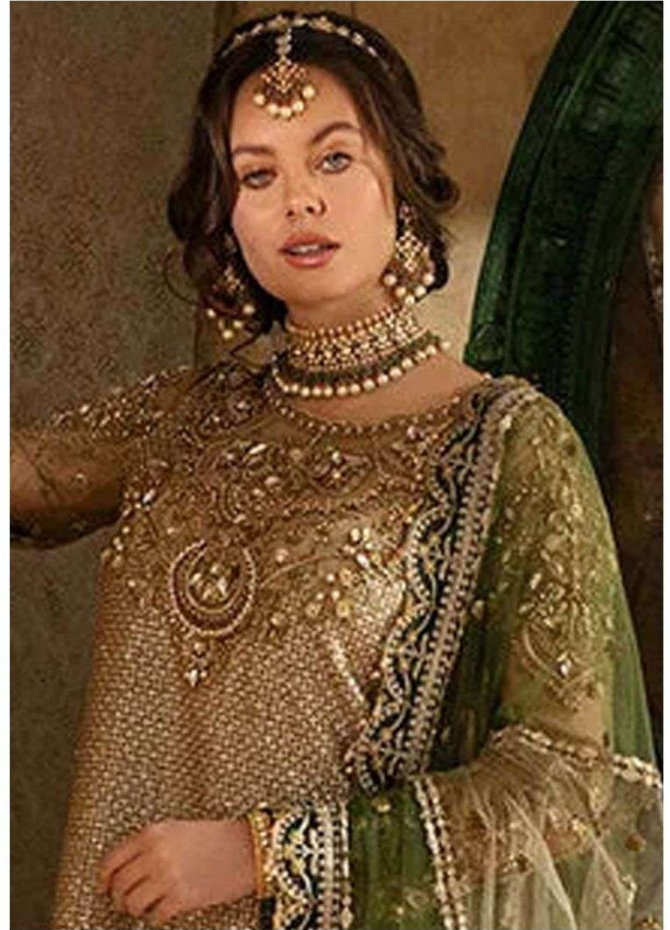

*Serina*TM
Pakistani Suit
A BRAND BY  MEGHA EXPORT
S - 99 A

TOP - FOX GEORGETTE EMBROIDERY
WITH HAND WORK
BOTTOM - SANTOON WITH PATCH WORK
INNER - SANTOON
DUPATTA - BUTTERFLY NET WITH EMBROIDERY WORK

Sesiree
A PRODUCT OF
MEGHA EXPORT
S - 99 A

TOP - FOX GEORGETTE EMBROIDERY
WHITE HAND WORK
BOTTOM - SANTOON WITH PACH WORK
DRESS - SANTOON
DUPATTA - BUTTERFLY NET
WHITE EMBROIDARY WORK