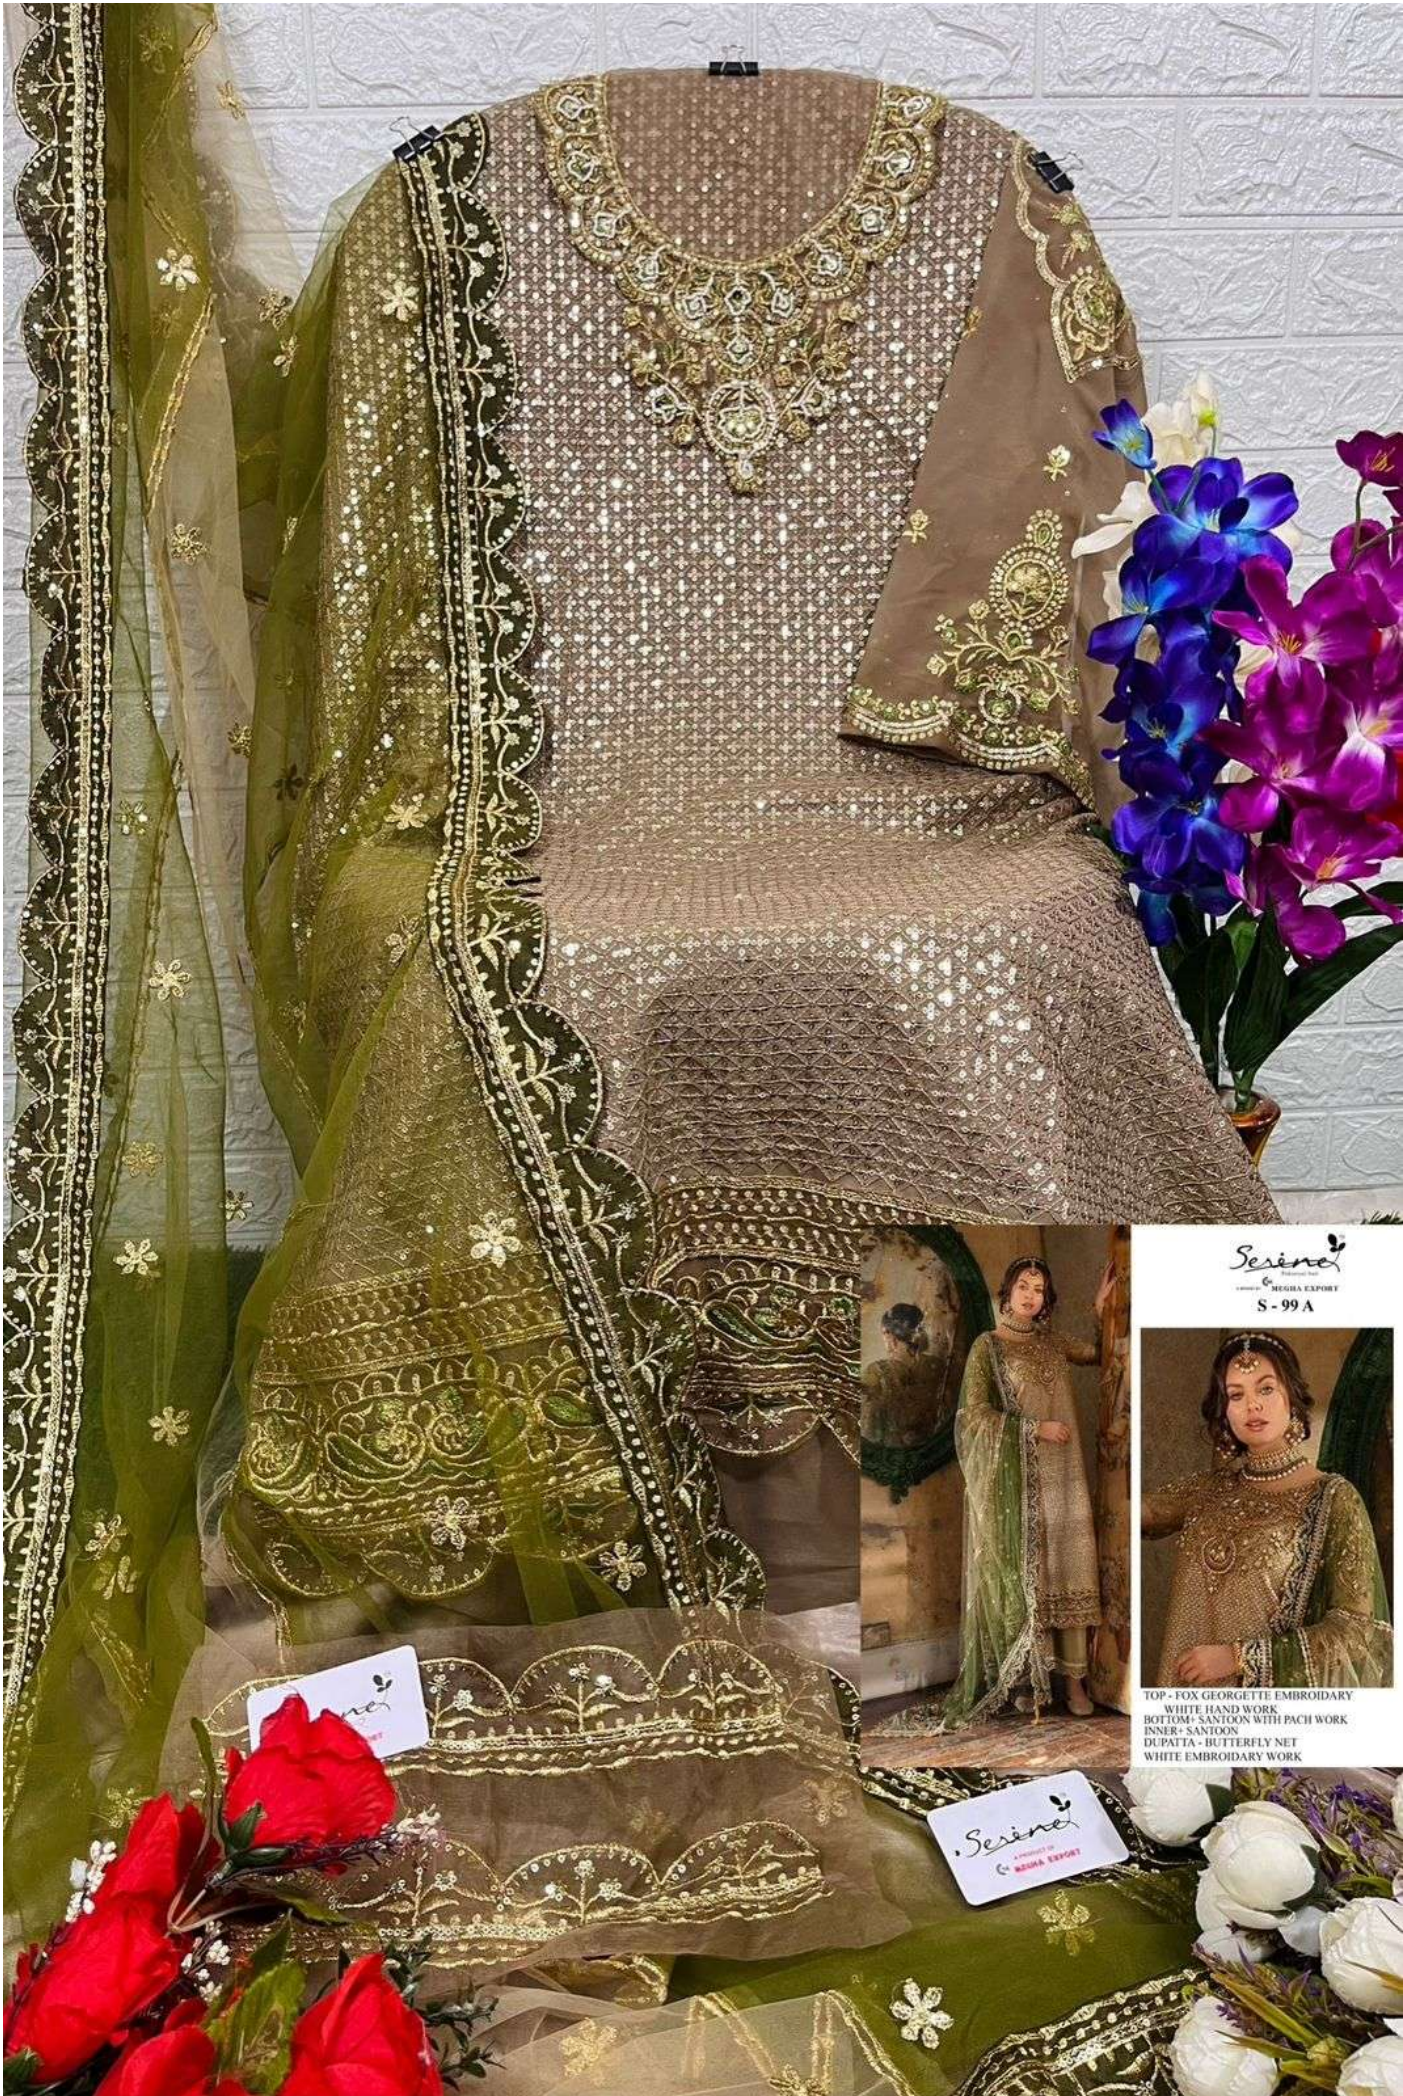

*Serina*<sup>TM</sup>  
Pakistani Suit  
A BRAND BY  MEGHA EXPORT  
**S - 99 A**

TOP - FOX GEORGETTE EMBROIDERY  
WITH HAND WORK  
BOTTOM - SANTOON WITH PATCH WORK  
INNER - SANTOON  
DUPATTA - BUTTERFLY NET WITH EMBROIDERY WORK

Sesiree  
A PRODUCT OF  
MEGHA EXPORT  
S - 99 A

TOP - FOX GEORGETTE EMBROIDERY  
WHITE HAND WORK  
BOTTOM - SANTOON WITH PACH WORK  
DUPATTA - BUTTERFLY NET  
WHITE EMBROIDARY WORK