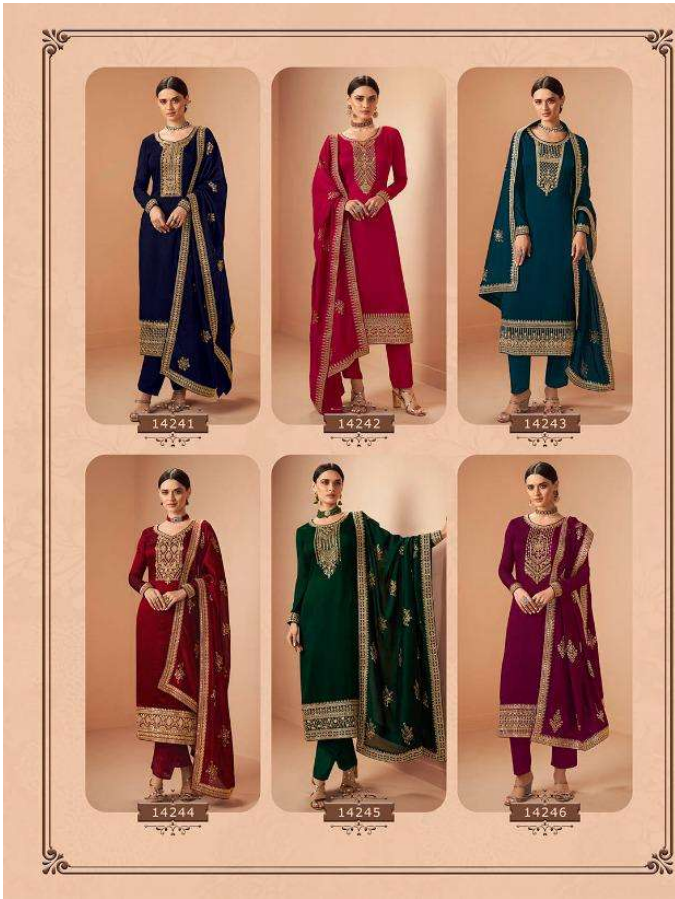

ZISA[®]
Firdosh

ZISA (FIRDOSH)

TOP -BLOOMING SILK JORGET WITH
EMBROIDERY SEQUENCE WORK

DUPTTA -BLOOMING SILK JORGET WITH
EMBROIDERY SEQUENCE WORK

INNER -DULL SANTOON

BOTTOM -PURE VISCOSE SANTOON

14243

14243