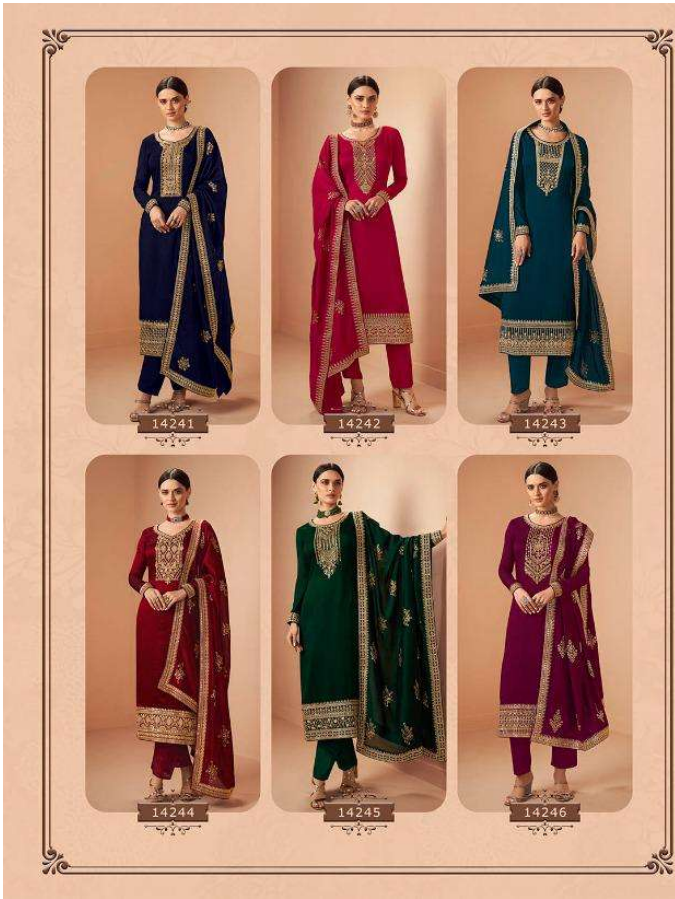

ZISA[®]
Firdosh

ZISA (FIRDOSH)

TOP -BLOOMING SILK JORGET WITH
EMBROIDERY SEQUENCE WORK

DUPTTA -BLOOMING SILK JORGET WITH
EMBROIDERY SEQUENCE WORK

INNER -DULL SANTOON

BOTTOM -PURE VISCOSE SANTOON

14243

ZISA®