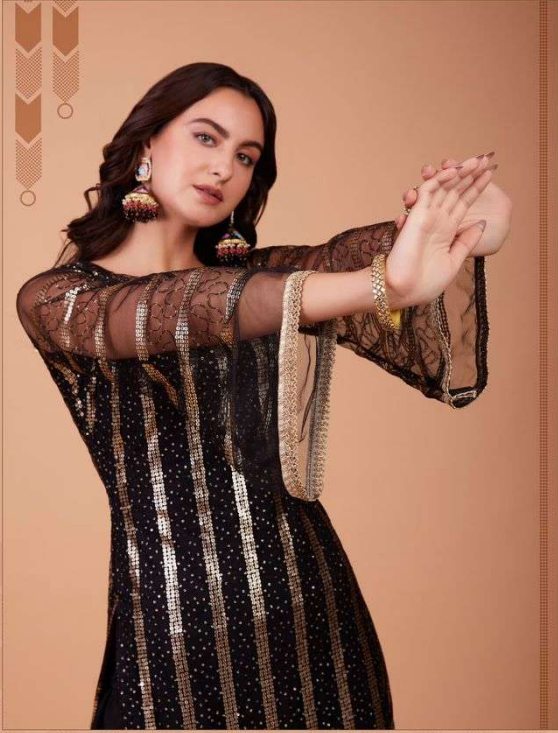

Karvyani Fashion House

LES LOVI d'AMON
229

Mangani Fashion House

ہی سٹی ہی کلر

230

LET'S LOVE FASHION
229

Agarwal Fashion House

230

DAVE & BUVATK
231

Magayani Fashion House

2019
Aaravani Fashion House®

FASHION SPRING
232

NARAYANI FASHION HOUSE
ZEHRA VOL – 3

D.NO.	COLOUR	TOP	DUPATTA	BOTTAM	RATE
229	MORE PEACH	BUTTERFLY NET WITH ALL OVER TONE TO TONE THREAD WORK AND SEQUENCE WORK EMBROIDERY WITH ORIGINAL MIRROR WORK AND READYMADE FANCY LACE WITH AMERICAN CRAPE INNER FABRIC SIZE :- 56 INCH HEIGHT :- 48 INCH	BUTTERFLY NET WITH ALL OVER TONE TO TONE THREAD WORK AND SEQUENCE WORK EMBROIDERY WITH READYMADE FANCY LACE LENGTH :- 2.4 METER	AMERICAN CRAPE FABRIC LENGTH :- 2.50 METER	1625/-
230	WINE RED	BUTTERFLY NET WITH ALL OVER TONE TO TONE THREAD WORK AND SEQUENCE WORK EMBROIDERY WITH ORIGINAL MIRROR WORK AND READYMADE FANCY LACE WITH AMERICAN CRAPE INNER FABRIC SIZE :- 56 INCH HEIGHT :- 48 INCH	BUTTERFLY NET WITH ALL OVER TONE TO TONE THREAD WORK AND SEQUENCE WORK EMBROIDERY WITH READYMADE FANCY LACE LENGTH :- 2.4 METER	AMERICAN CRAPE FABRIC LENGTH :- 2.50 METER	1625/-
231	BOTTLE GREEN	BUTTERFLY NET WITH ALL OVER TONE TO TONE THREAD WORK AND SEQUENCE WORK EMBROIDERY WITH ORIGINAL MIRROR WORK AND READYMADE FANCY LACE WITH AMERICAN CRAPE INNER FABRIC SIZE :- 56 INCH HEIGHT :- 48 INCH	BUTTERFLY NET WITH ALL OVER TONE TO TONE THREAD WORK AND SEQUENCE WORK EMBROIDERY WITH READYMADE FANCY LACE LENGTH :- 2.4 METER	AMERICAN CRAPE FABRIC LENGTH :- 2.50 METER	1625/-
232	BLACK	BUTTERFLY NET WITH ALL OVER TONE TO TONE THREAD WORK AND SEQUENCE WORK EMBROIDERY WITH ORIGINAL MIRROR WORK AND READYMADE FANCY LACE WITH AMERICAN CRAPE INNER FABRIC SIZE :- 56 INCH HEIGHT :- 48 INCH	BUTTERFLY NET WITH ALL OVER TONE TO TONE THREAD WORK AND SEQUENCE WORK EMBROIDERY WITH READYMADE FANCY LACE LENGTH :- 2.4 METER	AMERICAN CRAPE FABRIC LENGTH :- 2.50 METER	1625/-