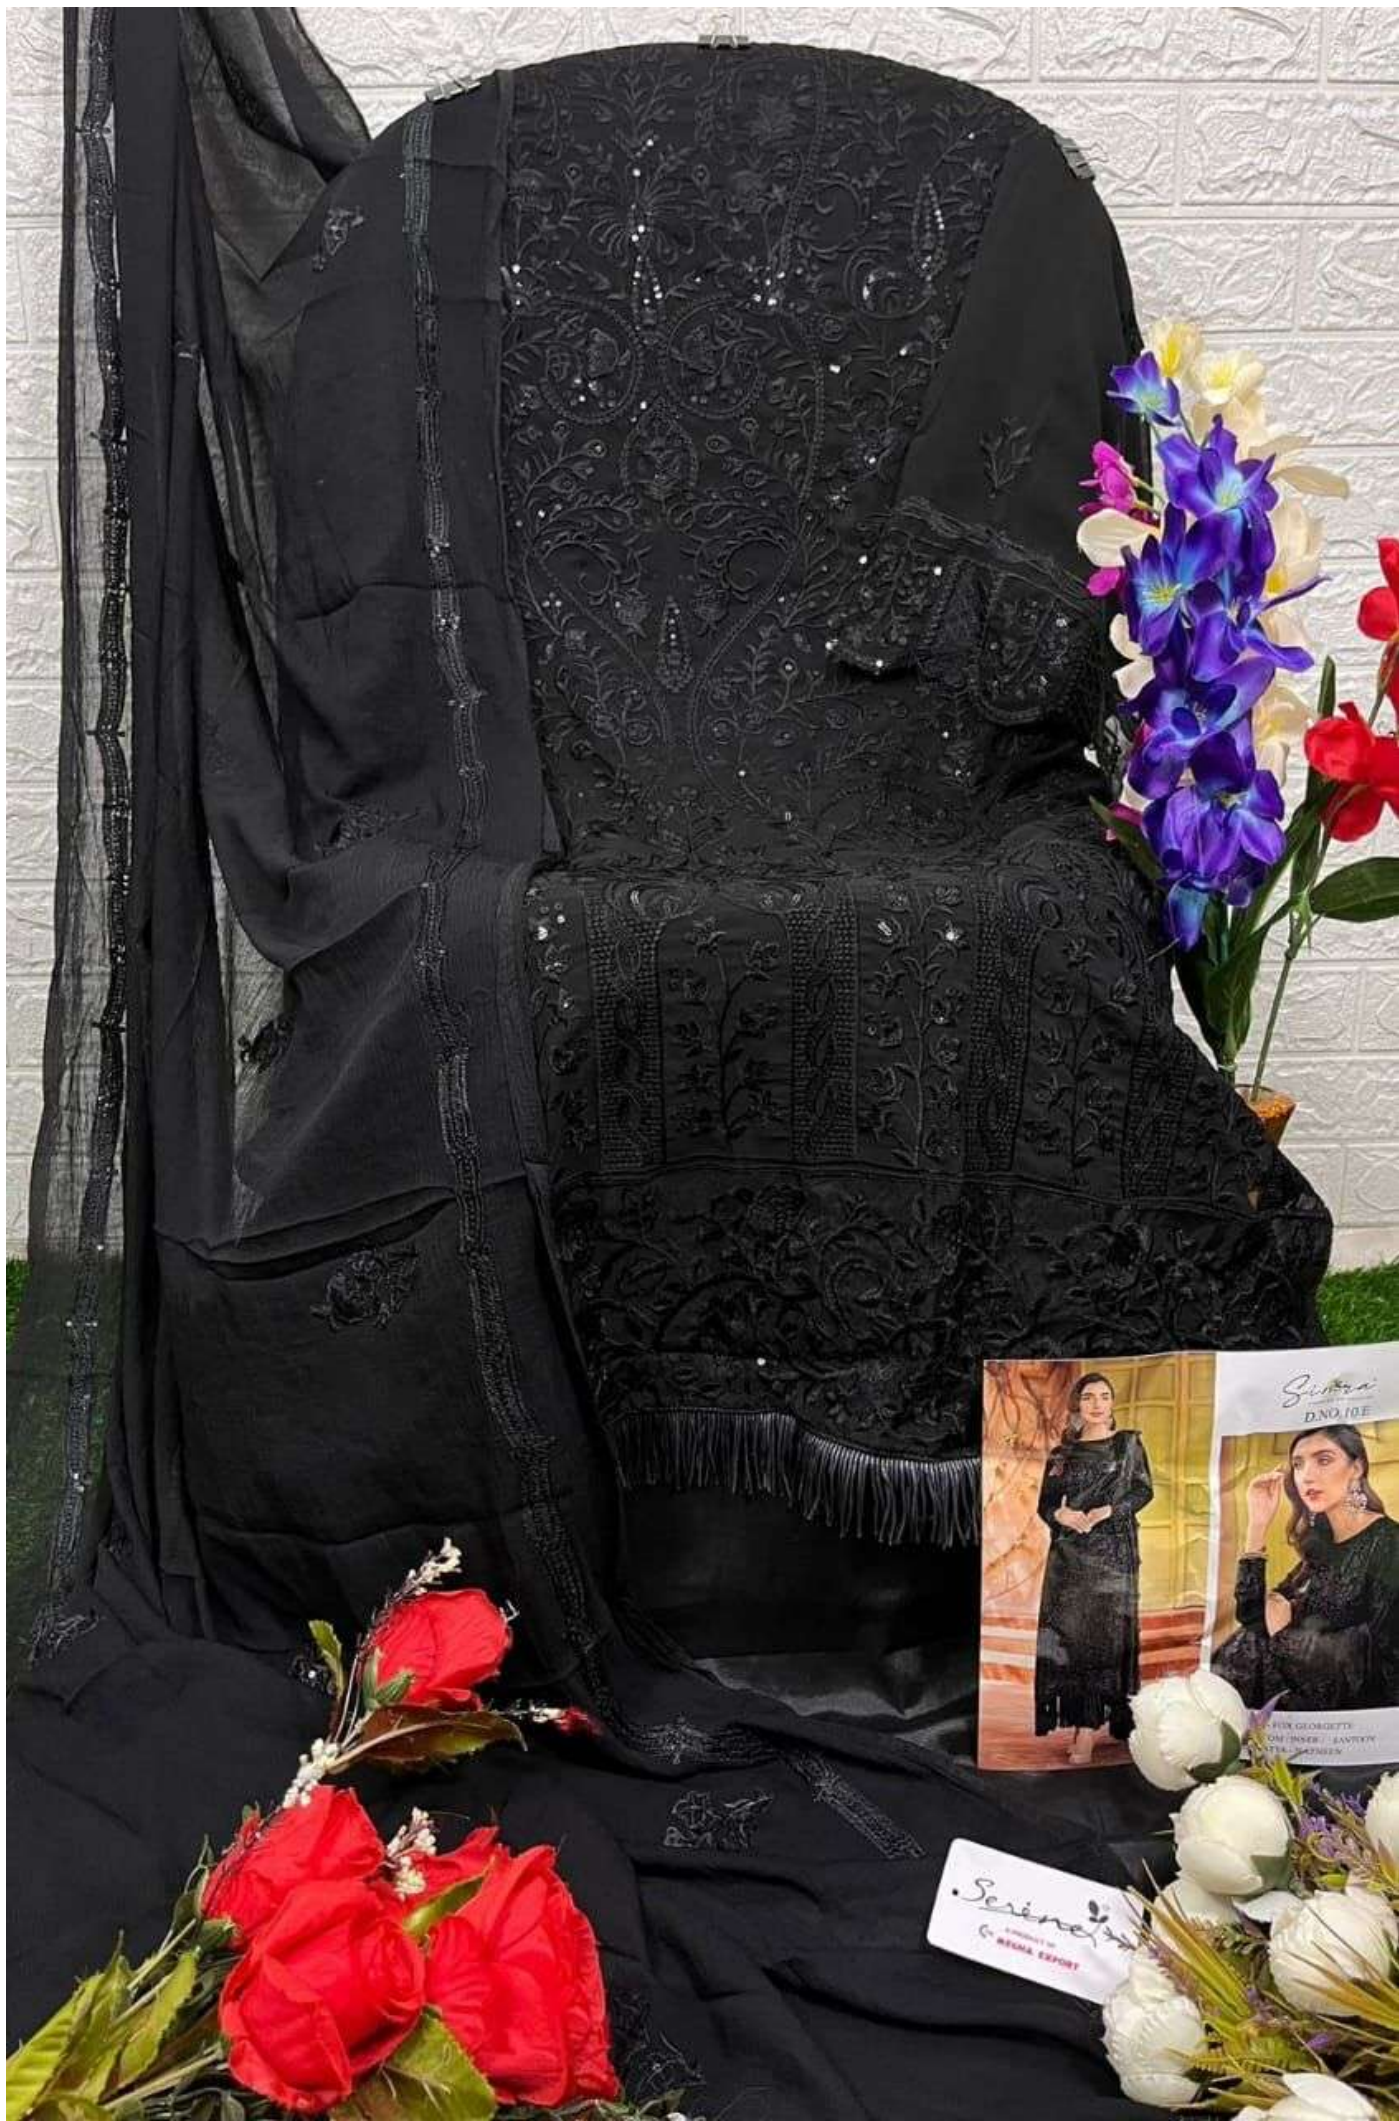

Serina
MEHNA EXPORT