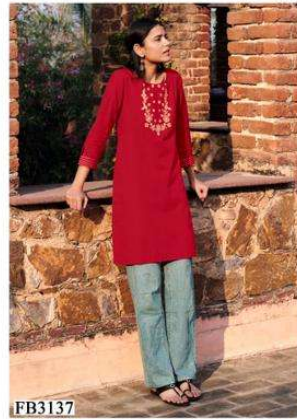

:SIZES:

M L XL XXL 3XL.

TOTAL PCS- 7

FOUR BUTTONS ALL RIGHTS RESERVED

**four
buttons**
●●●●

Elegance - Designed & Delivered

FB3135

**four
buttons**

Elegance - Designed & Delivered

FB3137

**four
buttons**

Elegance - Designed & Delivered

FB3133

**four
buttons**
®

Elegance - Designed & Delivered

FB3131

four
buttons[®]

Elegance - Designed & Delivered

FB3134

**four
buttons**
●●●●

Elegance - Designed & Delivered

FB3136

Elegance - Designed & Delivered

TULIP 3