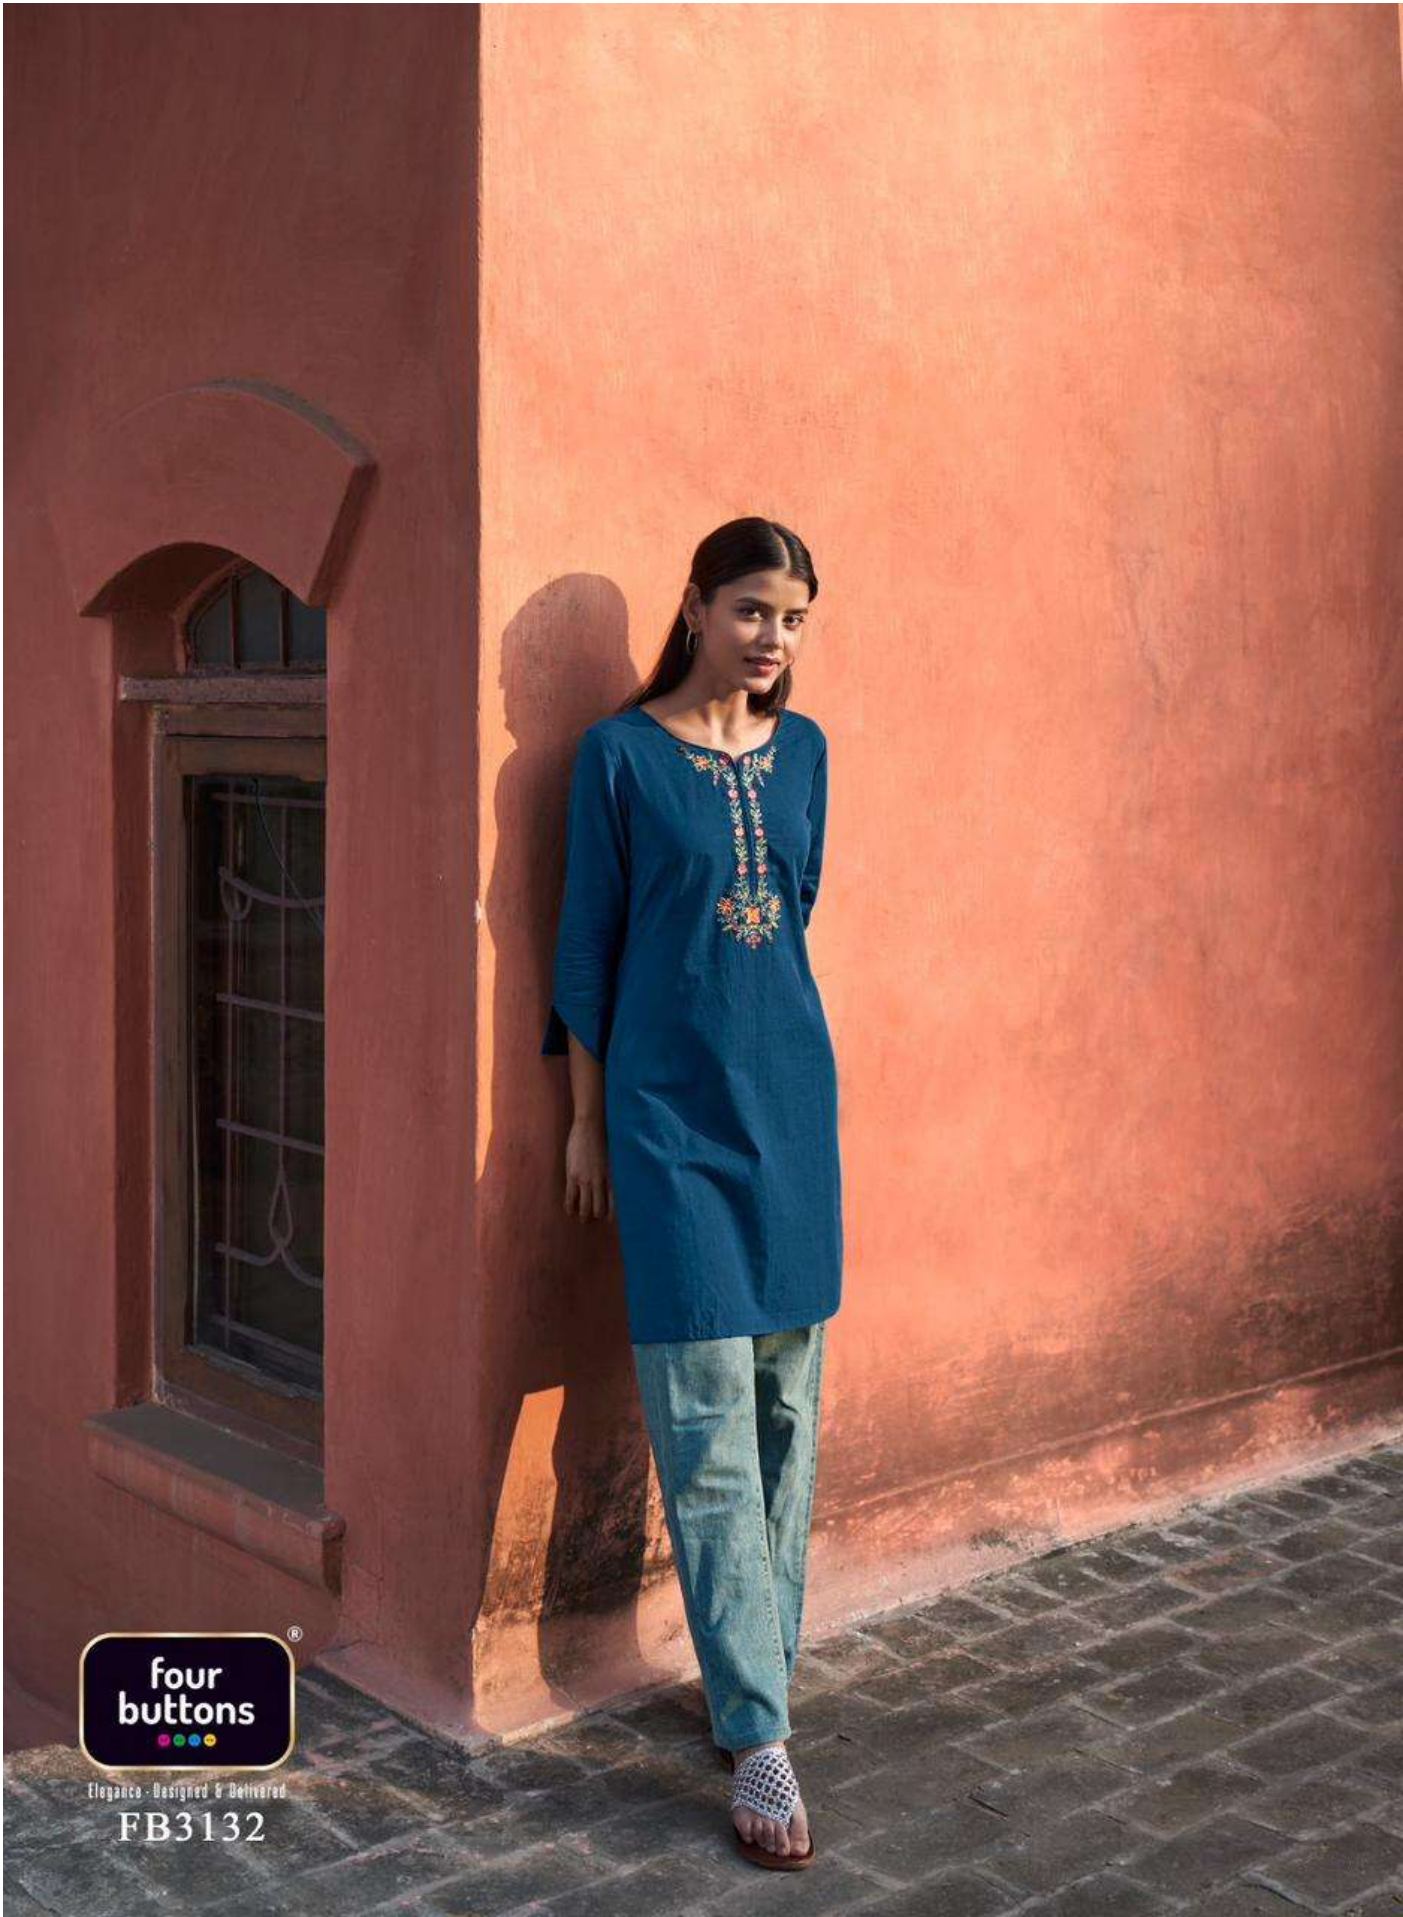

**four
buttons**®

Elegance - Designed & Delivered

FB3132