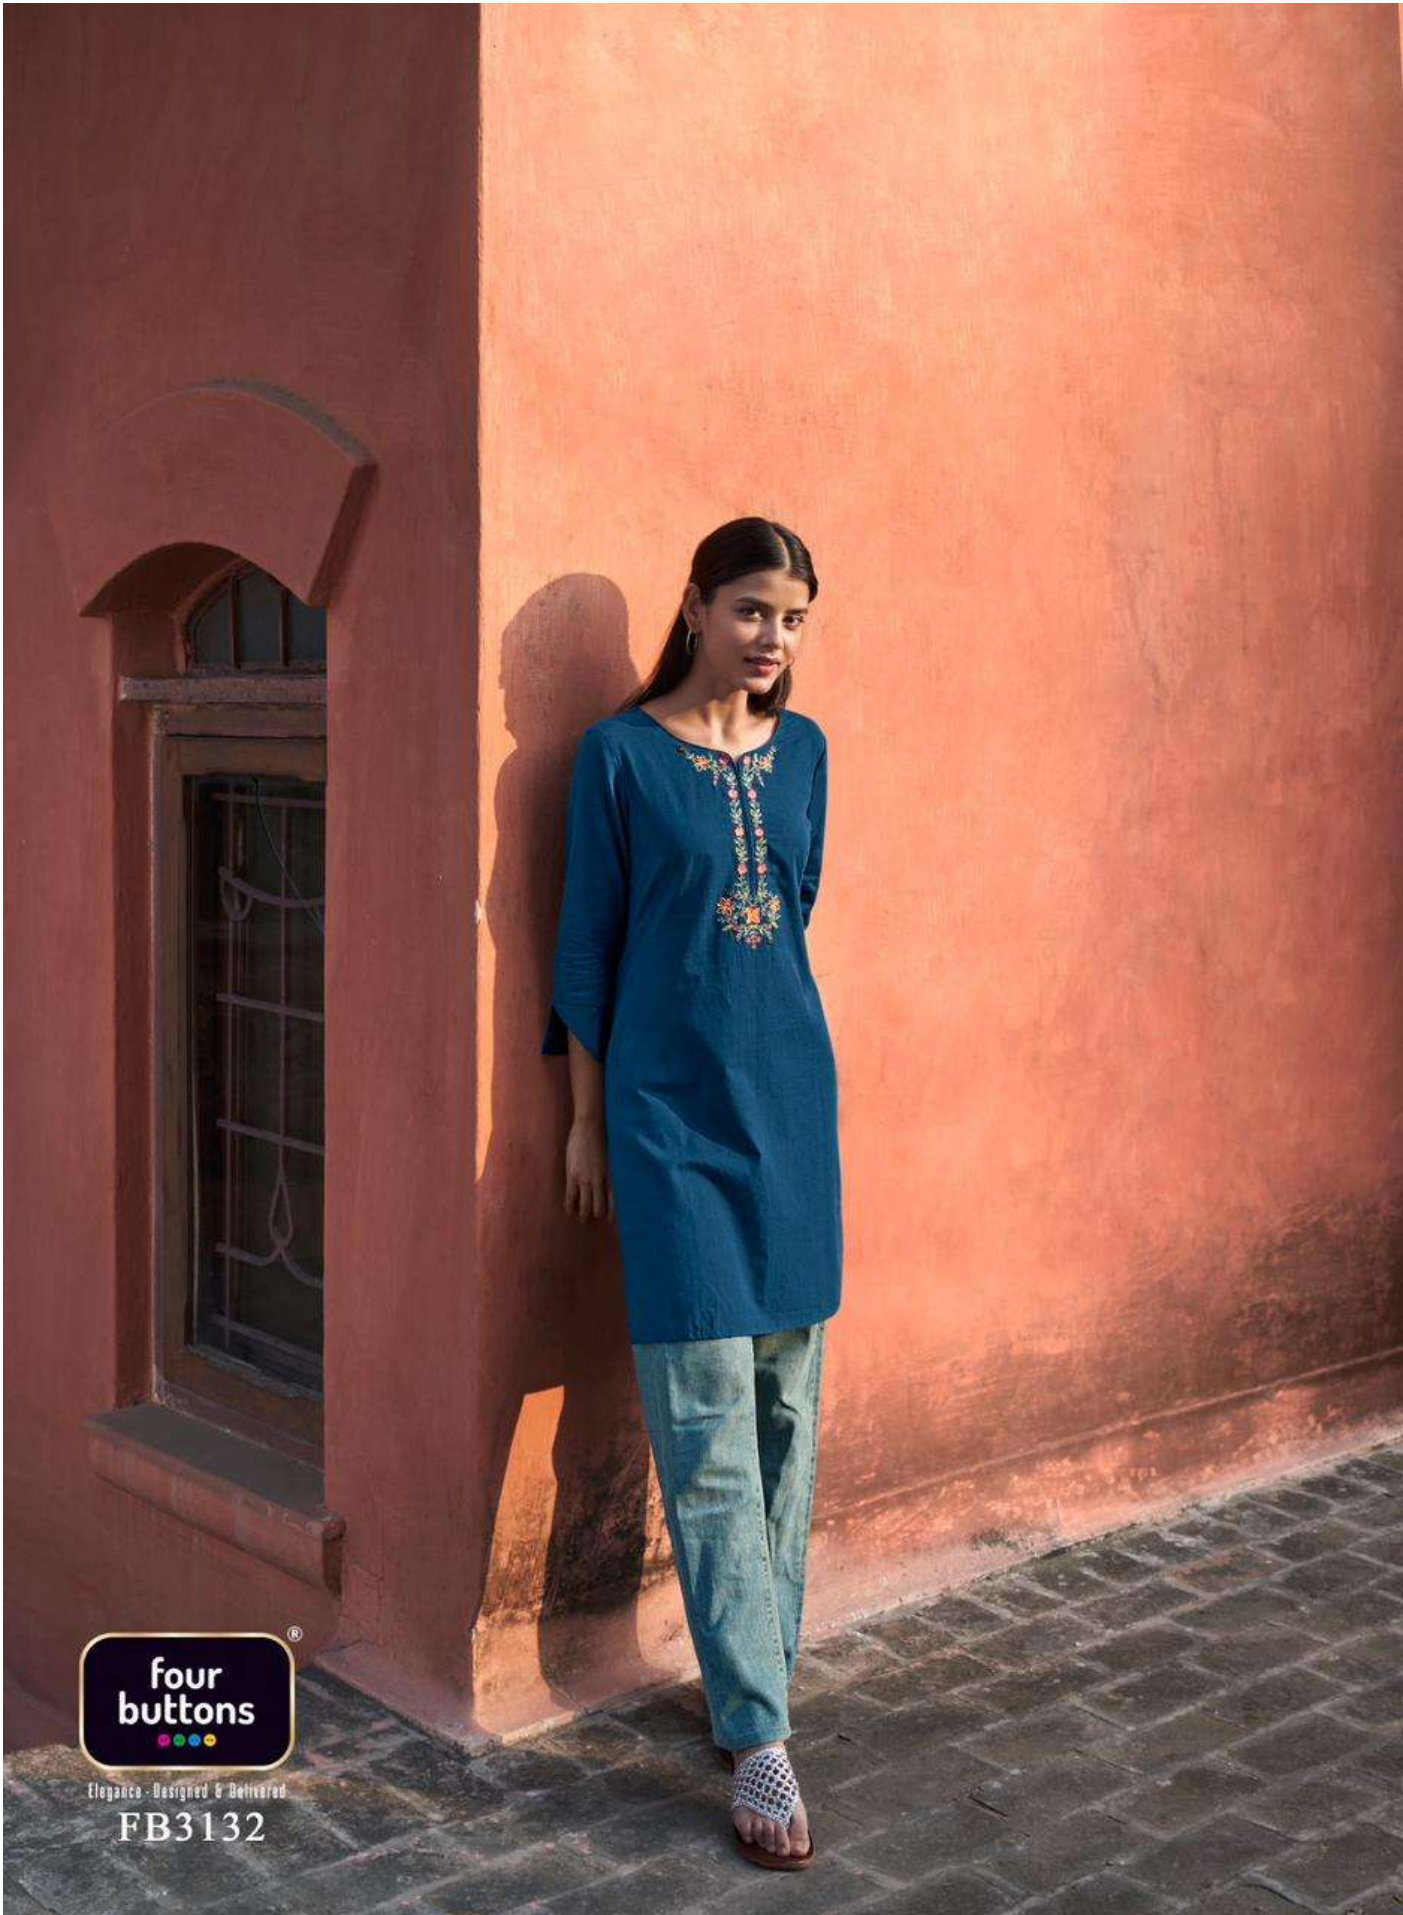

**four
buttons**®

Elegance - Designed & Delivered

FB3132