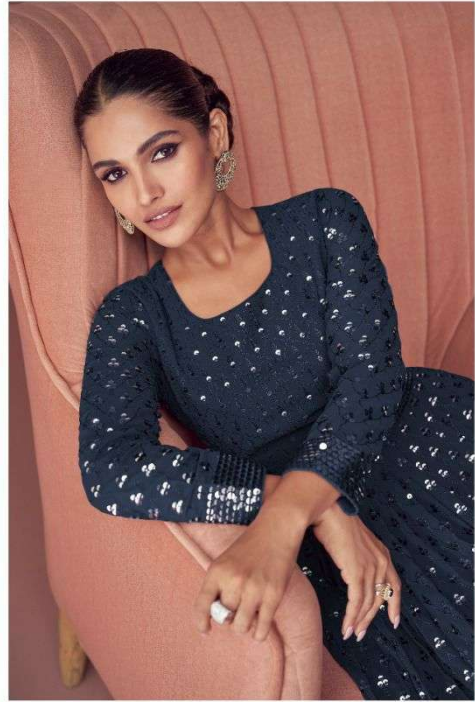

// EXCLUSIVE COLLECTION //

AASHIRWAD®
CREATION