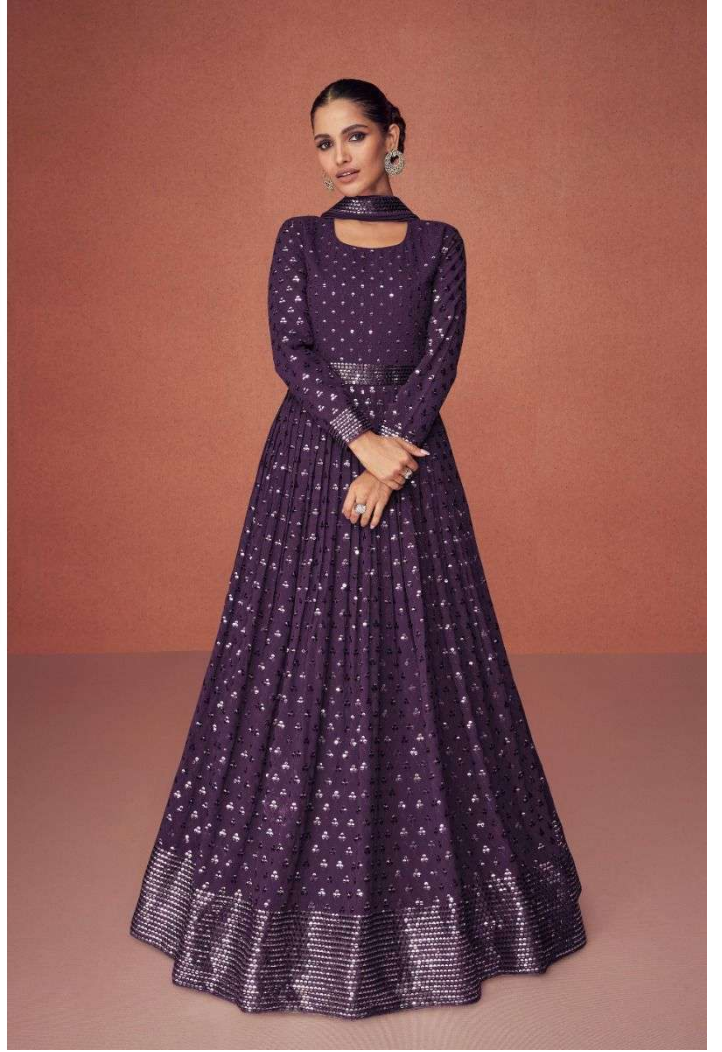

// EXCLUSIVE COLLECTION //

AASHIRWAD®
CREATION

// 9496 //