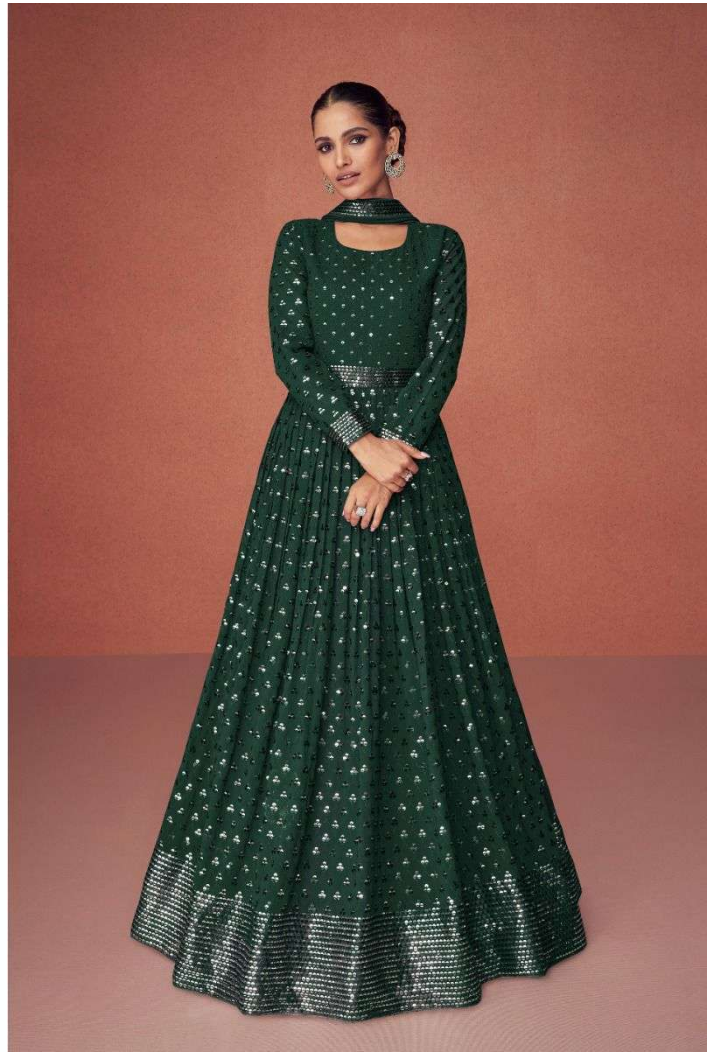

// EXCLUSIVE COLLECTION //

AASHIRWAD®
CREATION

// 9498 //