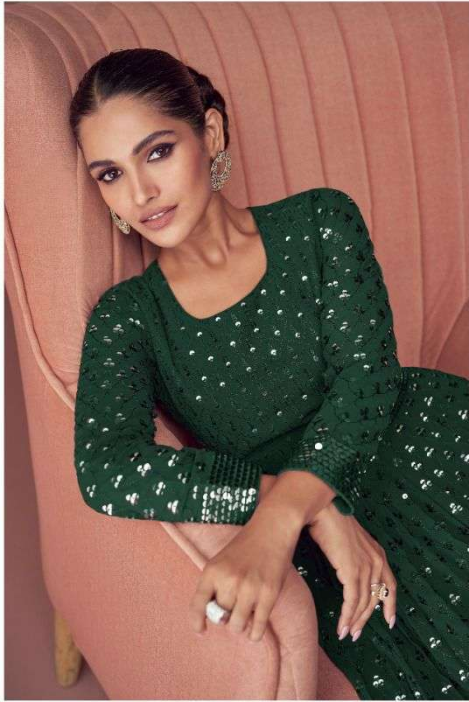

// EXCLUSIVE COLLECTION //

AASHIRWAD®
CREATION

// 9498 //