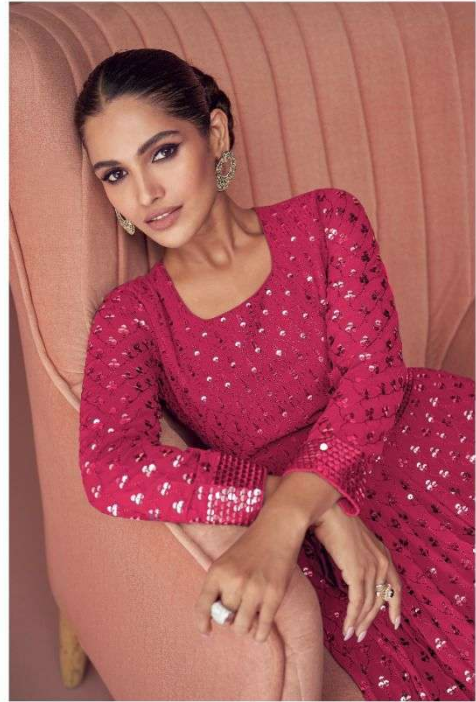

A | AASHIRWAD[®]
CREATION

GULKAND[®]
A brand by Aashirwad

*Season
Diamond*

A | AASHIRWAD®
CREATION
Season
Diamond

// EXCLUSIVE COLLECTION //

AASHIRWAD®
CREATION

// 9499 //

// EXCLUSIVE COLLECTION //