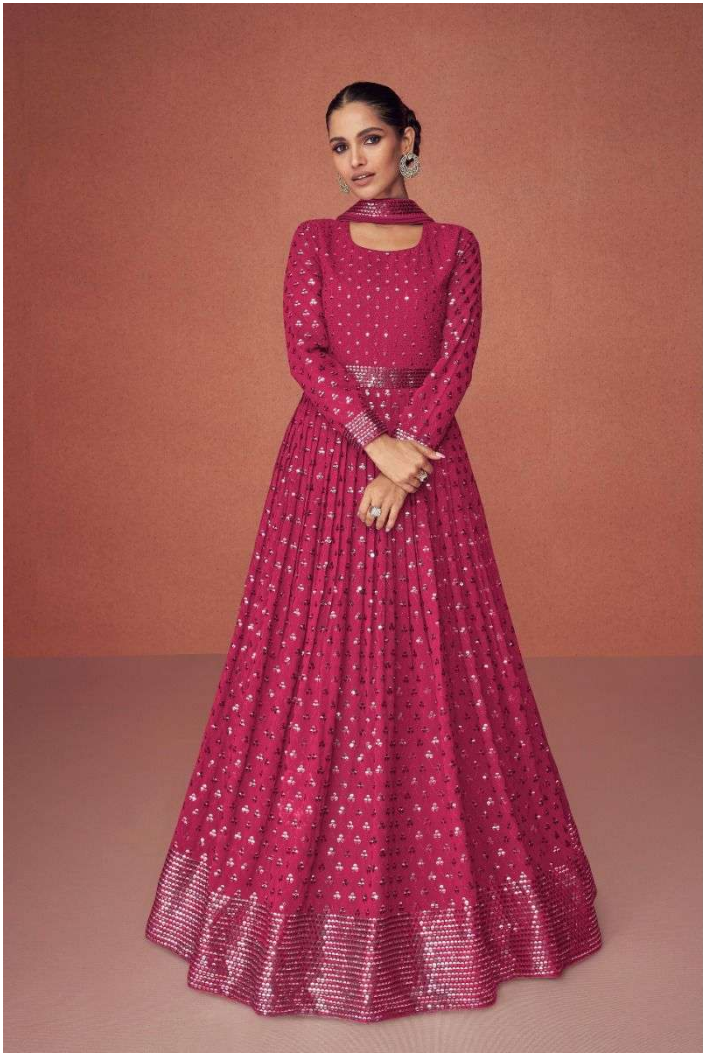

A | AASHIRWAD[®]
CREATION

GULKAND[®]
A brand by Aashirwad

*Season
Diamond*

A | AASHIRWAD®
CREATION
Season
Diamond

// EXCLUSIVE COLLECTION //

AASHIRWAD®
CREATION

// 9499 //

// EXCLUSIVE COLLECTION //