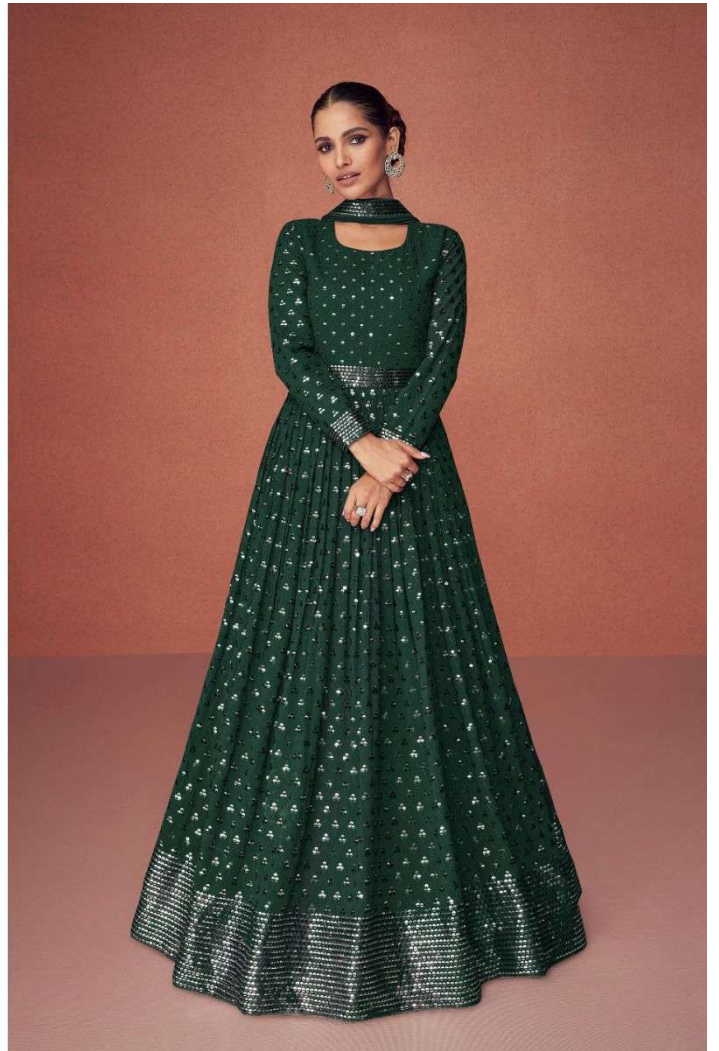

// EXCLUSIVE COLLECTION //

AASHIRWAD®
CREATION

// 9498 //