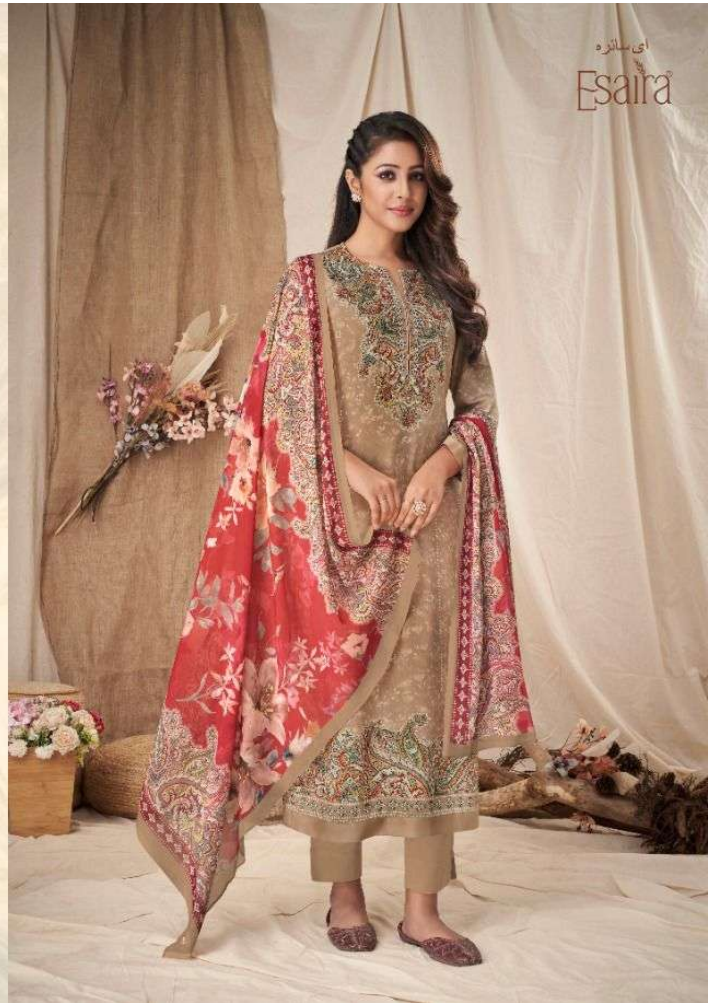

ای سائیرا
Esaira