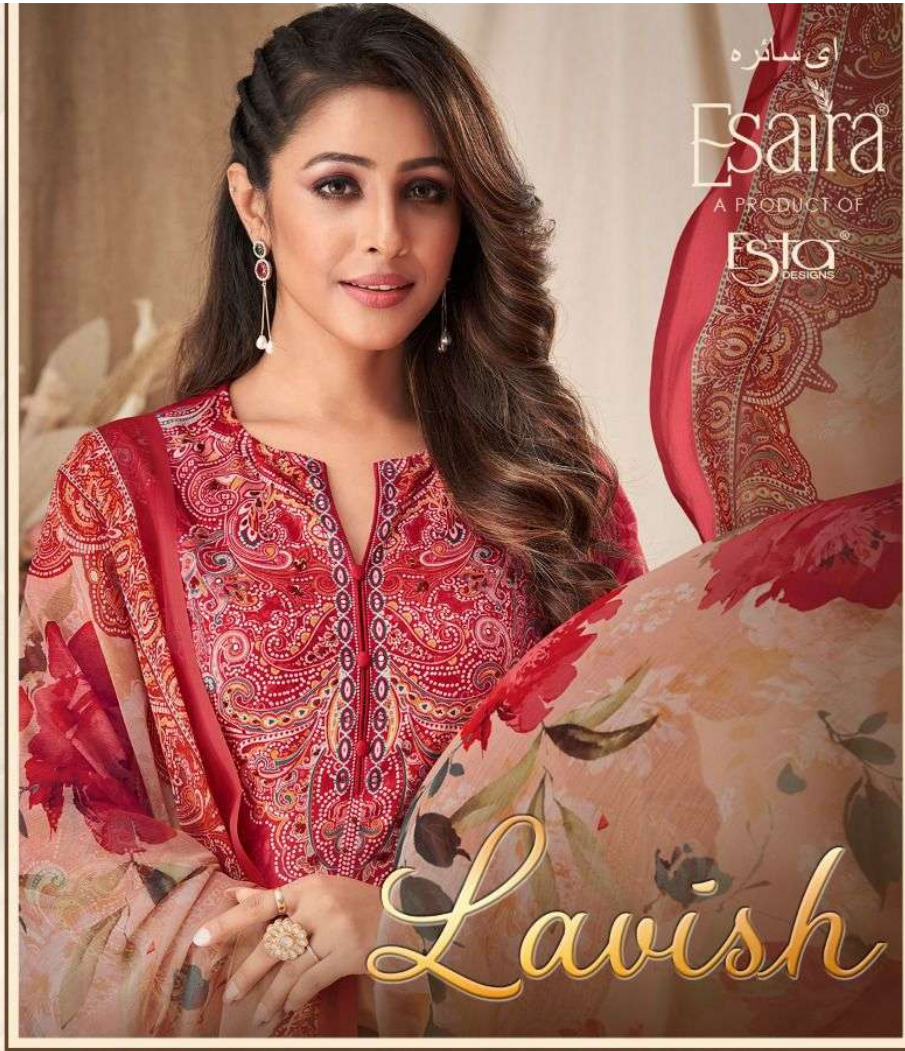

ای سائرہ

Esaira®

A PRODUCT OF

Esta®
DESIGNS

Lavish

PRICE LIST

D.NO	DESCRIPTION	RATE
1001 TO 1010	SHIRT DIGITAL PRINTED COTTON SATIN WITH HAND WORK DUPATTA DIGITAL PRINTED BAMBER CHIFFON SALWAR DYED COTTON	1095/-
TOTAL SUITS 10	TOTAL AMOUNT 10950/-	AVG.RATE 1095/-