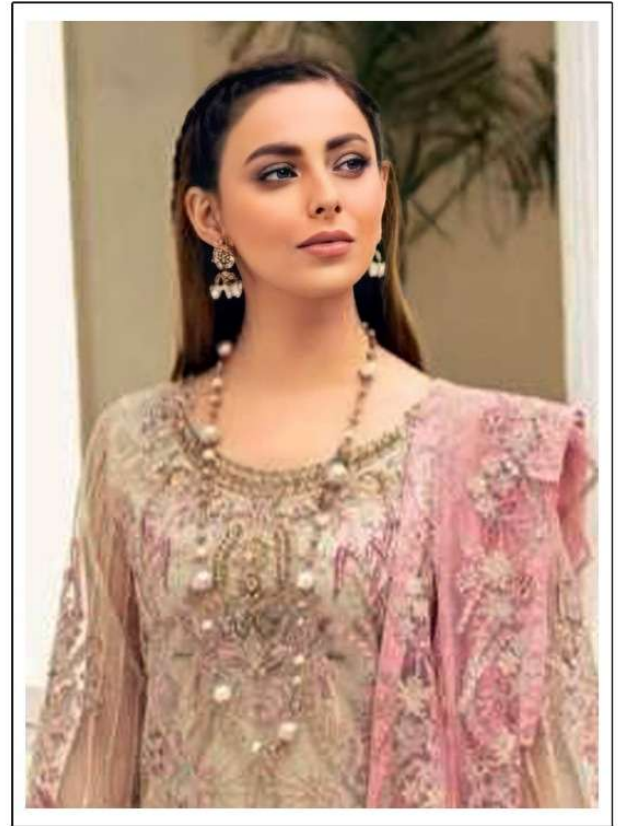

Emb Front

Emb Sleeves

Emb Chiffon Dupatta

Patch

M-130

- Ⓢ DRY CLEAN ONLY.
- ✘ DO NOT USE ANY BLEACH OR STAIN REMOVING CHEMICAL.
- ☐ IRON THE FABRIC AT MODERATE TEMPERATURE.