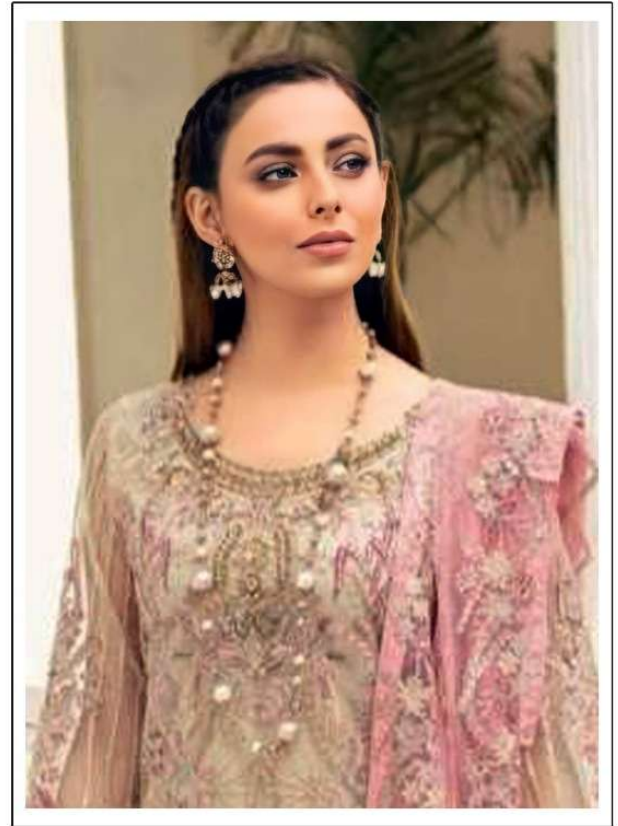

Emb Front

Emb Sleeves

Emb Chiffon Dupatta

Patch

M-130

- Ⓢ DRY CLEAN ONLY.
- ⓧ DO NOT USE ANY BLEACH OR STAIN REMOVING CHEMICAL.
- ☎ IRON THE FABRIC AT MODERATE TEMPERATURE.