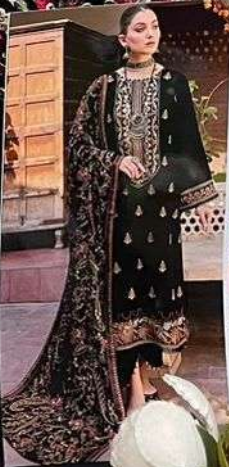

Serene
A PRODUCT OF
MEGNA EXPORT
D.NO.113 D

Serene
A PRODUCT OF
MEGNA EXPORT