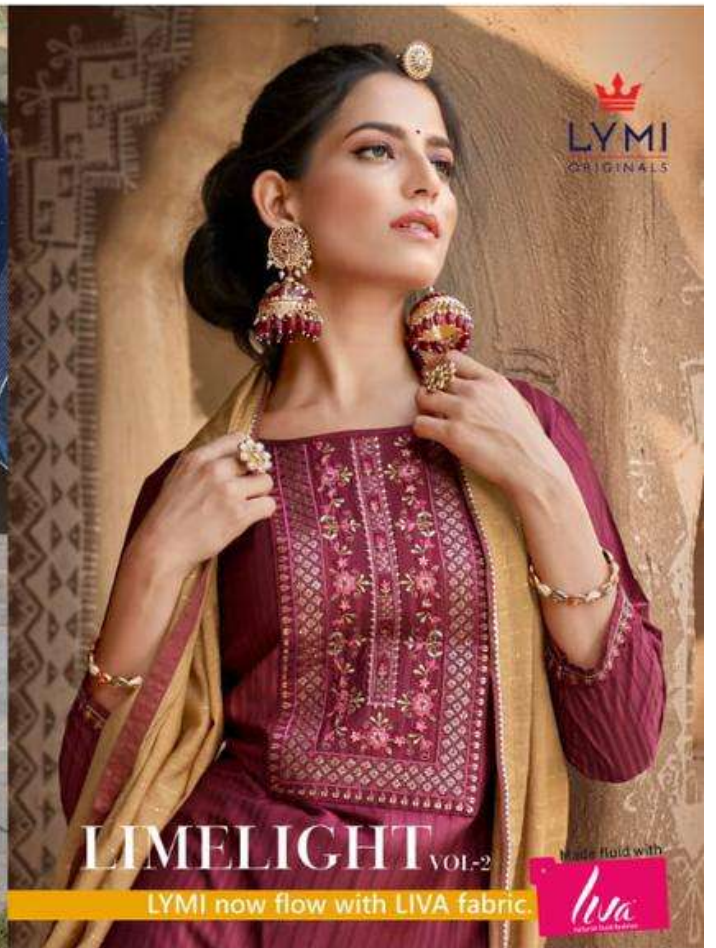

4113

4114

LIMELIGHT VOL-2

LYMI now flow with LIVA fabric.

LYMI ORIGINALS

Made fluid with LIVA fabric