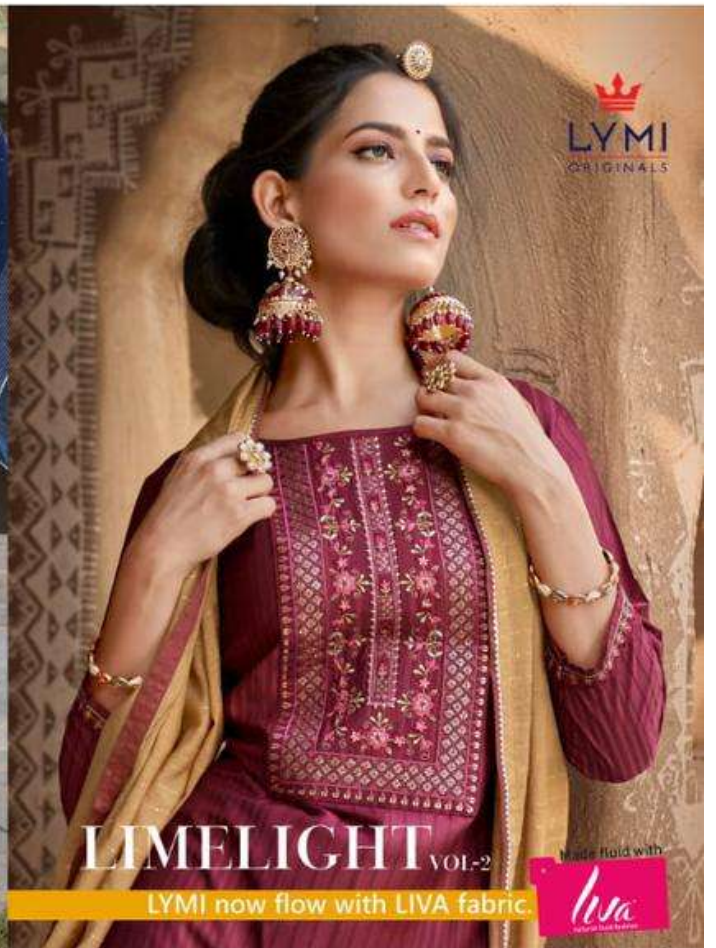

4113

4114

LYMI ORIGINALS

LIMELIGHT VOL-2

LYMI now flow with LIVA fabric.

Made fluid with Liva fabric