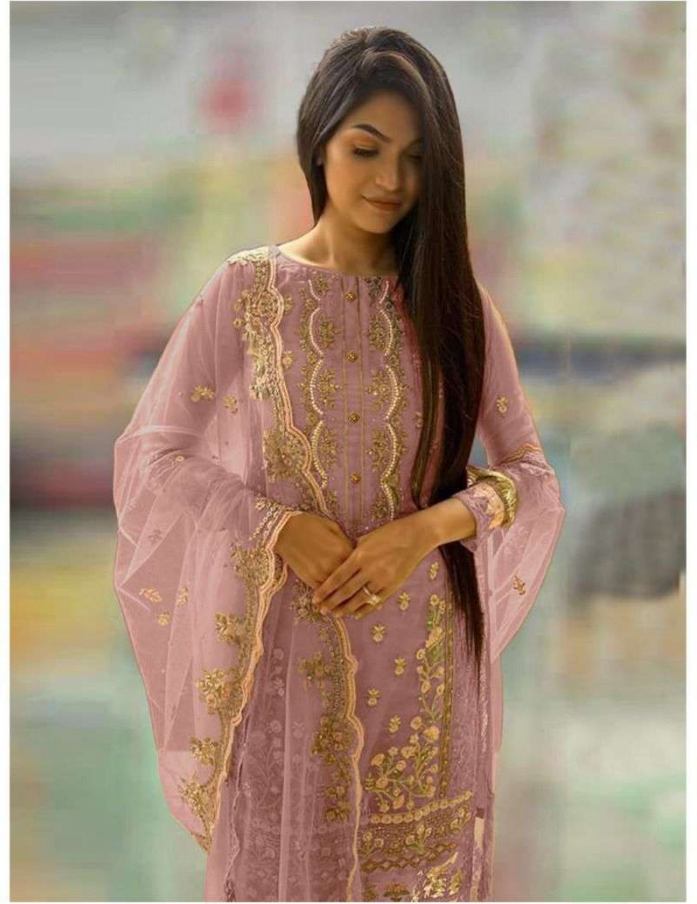

P - 10003-C

 **P - 10003-B**

**TOP - ORGENZA WITH EMBROIDERY WITH
Khatli Work**

BOTTOM / INNER - SANTOON

DUPATTA - ORGENZA WITH EMBROIDERY

Saniya
TRENDZ

DRY CLEAN ONLY. 
DO NOT USE ANY BLEACH OR STAIN REMOVING CHEMICAL. 
IRON THE FABRIC AT MODERATE TEMPERATURE. 

P - 10003-A

 **P - 10003-C**

**TOP - ORGENZA WITH EMBROIDERY WITH
Khatli work**

BOTTOM / INNER - SANTOON

DUPATTA - ORGENZA WITH EMBROIDERY

Saniya
TRENDZ

DRY CLEAN ONLY. 
DO NOT USE ANY BLEACH OR STAIN REMOVING CHEMICAL. 
IRON THE FABRIC AT MODERATE TEMPERATURE. 