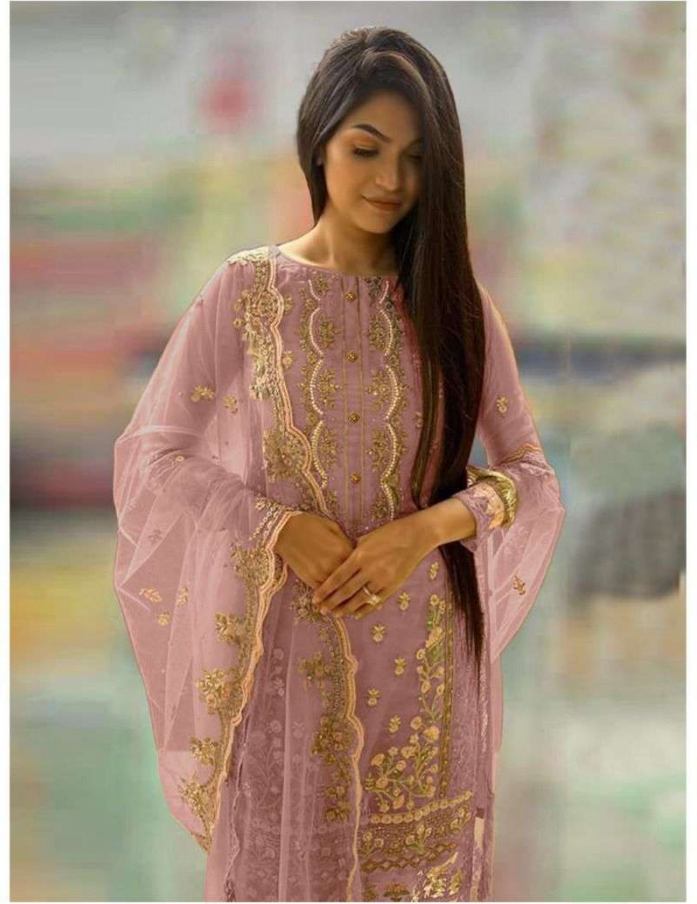

P - 10003-C

 **P - 10003-B**

**TOP - ORGENZA WITH EMBROIDERY WITH
Khatli work**

BOTTOM / INNER - SANTOON

DUPATTA - ORGENZA WITH EMBROIDERY

Saniya
TRENDZ

DRY CLEAN ONLY. 
DO NOT USE ANY BLEACH OR STAIN REMOVING CHEMICAL. 
IRON THE FABRIC AT MODERATE TEMPERATURE. 

P - 10003-A

 **P - 10003-C**

**TOP - ORGENZA WITH EMBROIDERY WITH
Khatli Work**

BOTTOM / INNER - SANTOON

DUPATTA - ORGENZA WITH EMBROIDERY

Saniya
TRENDZ

DRY CLEAN ONLY. 
DO NOT USE ANY BLEACH OR STAIN REMOVING CHEMICAL. 
IRON THE FABRIC AT MODERATE TEMPERATURE. 