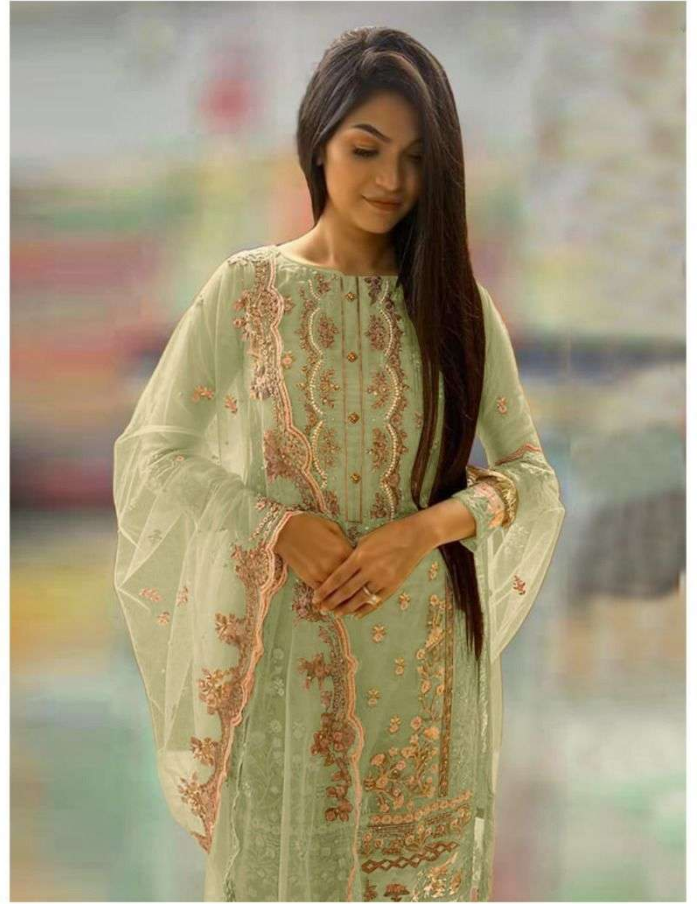

P - 10003-C

 **P - 10003-B**

**TOP - ORGENZA WITH EMBROIDERY WITH
Khatli work**

BOTTOM / INNER - SANTOON

DUPATTA - ORGENZA WITH EMBROIDERY

Saniya
TRENDZ

DRY CLEAN ONLY. 
DO NOT USE ANY BLEACH OR STAIN REMOVING CHEMICAL. 
IRON THE FABRIC AT MODERATE TEMPERATURE. 

P - 10003-A

 **P - 10003-C**

**TOP - ORGENZA WITH EMBROIDERY WITH
Khatli Work**

BOTTOM / INNER - SANTOON

DUPATTA - ORGENZA WITH EMBROIDERY

Saniya
TRENDZ

DRY CLEAN ONLY. 
DO NOT USE ANY BLEACH OR STAIN REMOVING CHEMICAL. 
IRON THE FABRIC AT MODERATE TEMPERATURE. 