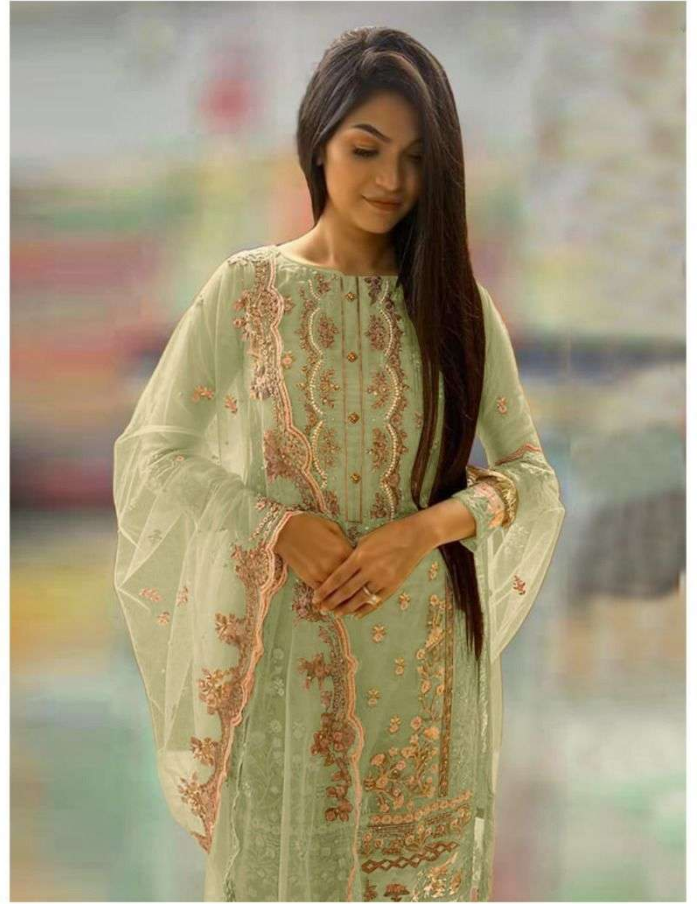

P - 10003-C

 **P - 10003-B**

**TOP - ORGENZA WITH EMBROIDERY WITH
Khatli Work**

BOTTOM / INNER - SANTOON

DUPATTA - ORGENZA WITH EMBROIDERY

Saniya
TRENDZ

DRY CLEAN ONLY. 
DO NOT USE ANY BLEACH OR STAIN REMOVING CHEMICAL. 
IRON THE FABRIC AT MODERATE TEMPERATURE. 

P - 10003-A

 **P - 10003-C**

**TOP - ORGENZA WITH EMBROIDERY WITH
Khatli work**

BOTTOM / INNER - SANTOON

DUPATTA - ORGENZA WITH EMBROIDERY

Saniya
TRENDZ

DRY CLEAN ONLY. 
DO NOT USE ANY BLEACH OR STAIN REMOVING CHEMICAL. 
IRON THE FABRIC AT MODERATE TEMPERATURE. 