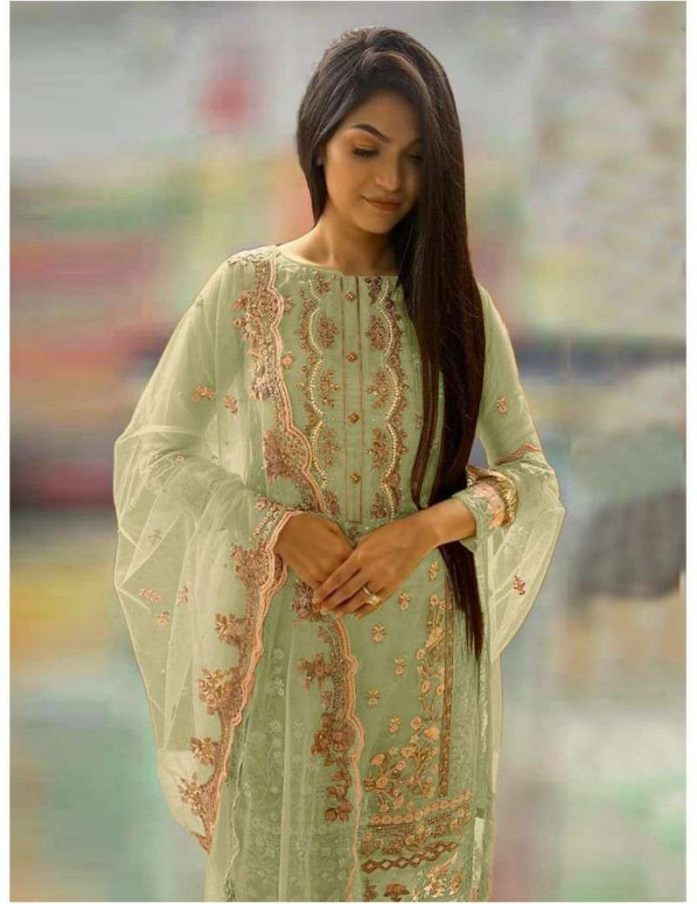

P - 10003-C

 **P - 10003-B**

**TOP - ORGENZA WITH EMBROIDERY WITH
Khatli work**

BOTTOM / INNER - SANTOON

DUPATTA - ORGENZA WITH EMBROIDERY

Saniya
TRENDZ

DRY CLEAN ONLY. 
DO NOT USE ANY BLEACH OR STAIN REMOVING CHEMICAL. 
IRON THE FABRIC AT MODERATE TEMPERATURE. 

P - 10003-A

 **P - 10003-C**

**TOP - ORGENZA WITH EMBROIDERY WITH
Khatli work**

BOTTOM / INNER - SANTOON

DUPATTA - ORGENZA WITH EMBROIDERY

Saniya
TRENDZ

DRY CLEAN ONLY. 
DO NOT USE ANY BLEACH OR STAIN REMOVING CHEMICAL. 
IRON THE FABRIC AT MODERATE TEMPERATURE. 