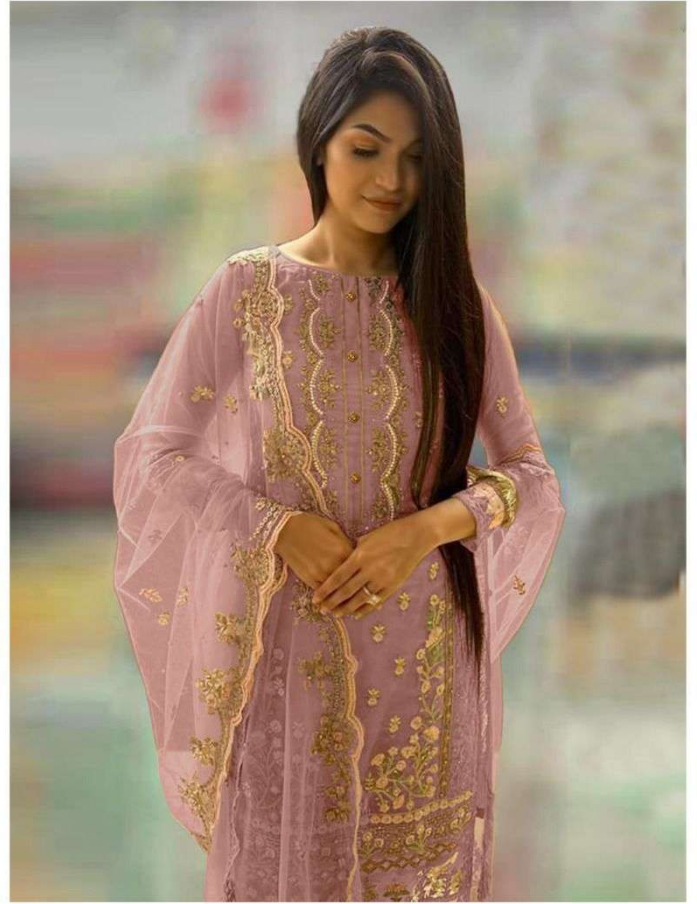

P - 10003-C

 **P - 10003-B**

**TOP - ORGENZA WITH EMBROIDERY WITH
Khatli work**

BOTTOM / INNER - SANTOON

DUPATTA - ORGENZA WITH EMBROIDERY

Saniya
TRENDZ

DRY CLEAN ONLY. 
DO NOT USE ANY BLEACH OR STAIN REMOVING CHEMICAL. 
IRON THE FABRIC AT MODERATE TEMPERATURE. 

P - 10003-A

 **P - 10003-C**

**TOP - ORGENZA WITH EMBROIDERY WITH
Khatli work**

BOTTOM / INNER - SANTOON

DUPATTA - ORGENZA WITH EMBROIDERY

Saniya
TRENDZ

DRY CLEAN ONLY. 
DO NOT USE ANY BLEACH OR STAIN REMOVING CHEMICAL. 
IRON THE FABRIC AT MODERATE TEMPERATURE. 