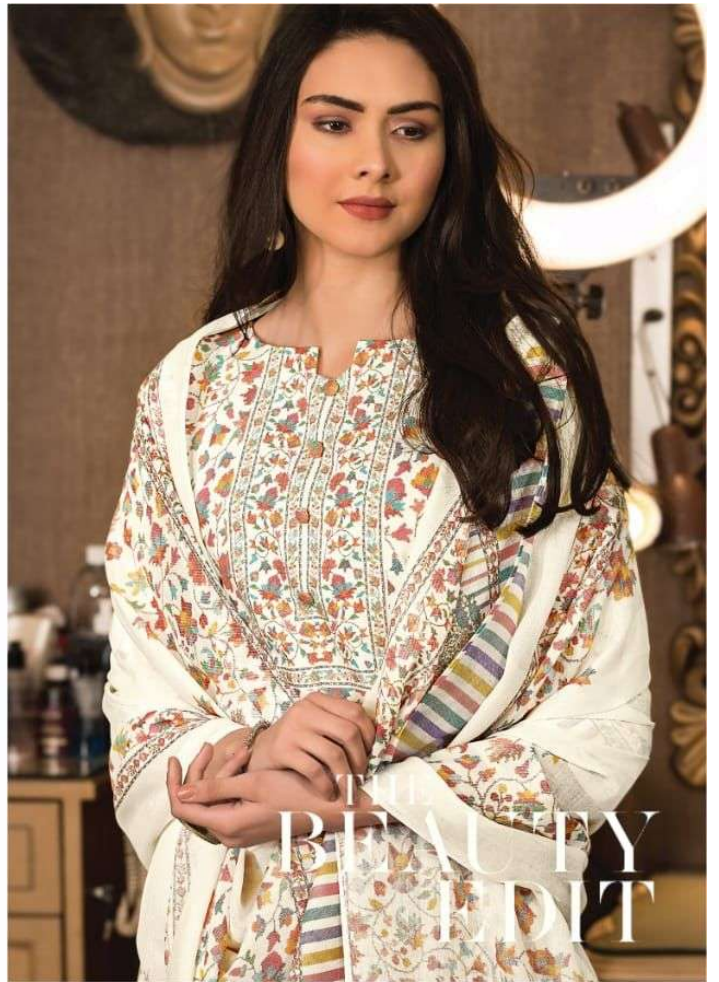

RUVAA
RUVAA
RUVAA