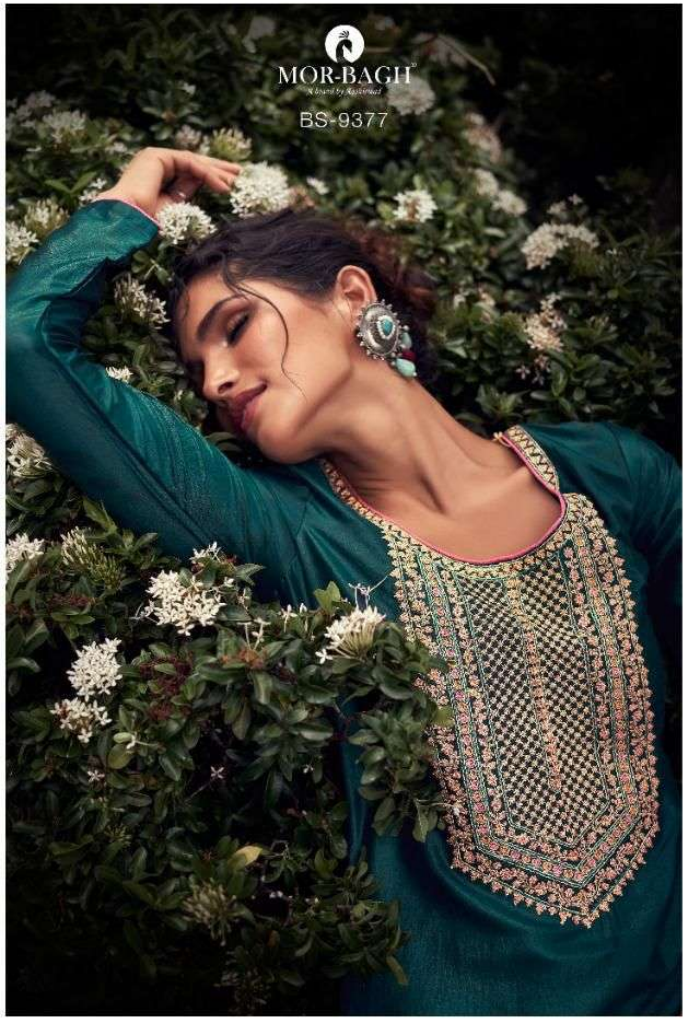

MOR-BAGH<sup>®</sup>  
*A brand by Aashirvaad*

Brasso

  
**MOR-BAGH**  
A Brand by Kashmiri

HAUTE

BS-9377

COUTURE

ALPONE

ALPNE

FASHION

BS-9379

FORWARD

BEAUTIFUL

BS-9376

SHADES

BS-9376

BS-9377