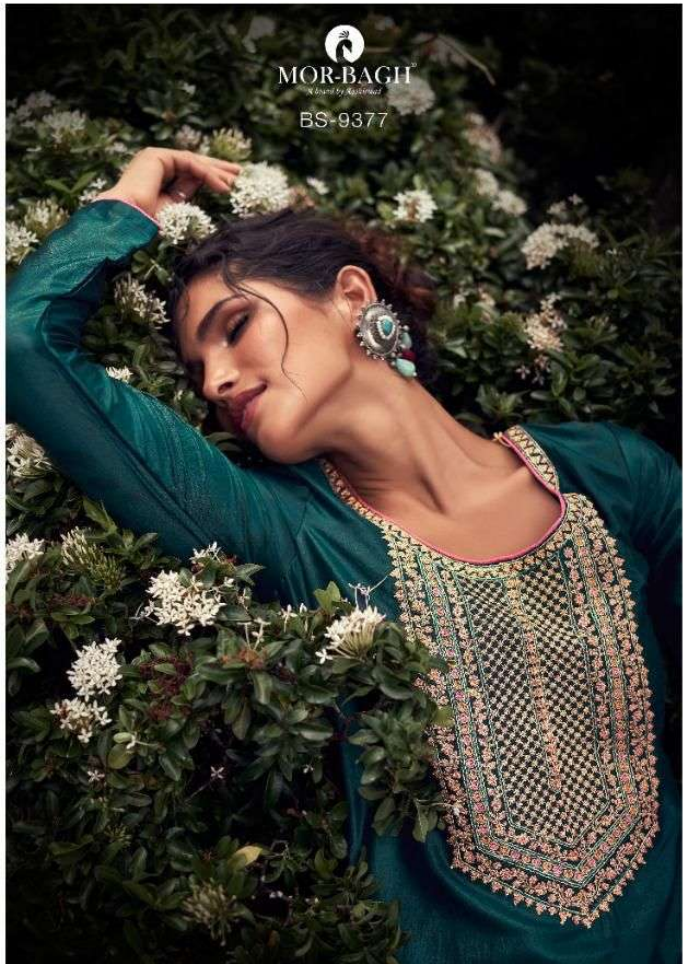

MOR-BAGH[®]
A brand by Aashirvaad

Brasso

MOR-BAGH
A Brand by Kashmiri

HAUTE

BS-9377

COUTURE

ALPINE

ALPINE

FASHION

BS-9379

FORWARD

BEAUTIFUL

BS-9376

SHADES

BS-9376

BS-9377