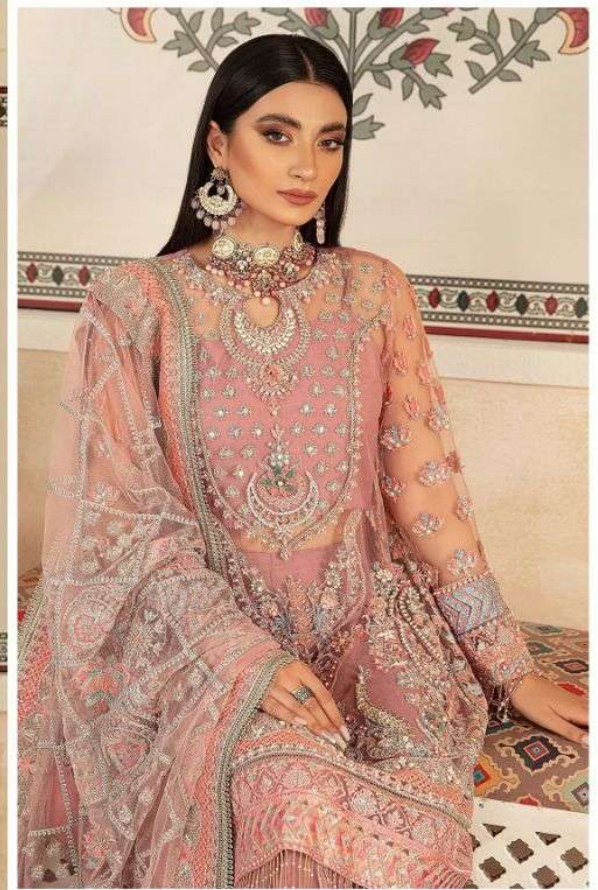

AL KHUSHBU
ALK D.NO.4022

TOP
Fox Georgette
with Embroidery

BOTTOM-INNER
Dull santoon

DUPATTA
Butterfly net With
Embroidery

AK
AL KHUSHBU
SALONIA ROAD, DELHI

AK
AL KHUSHBU
Exclusive Fancy Dress Materials

w
B
But

AL KHUSHBU[®]

ALK D.NO.4022

TOP

Fox Georgette
with Embroidery

BOTTOM-INNER

Dull santoon

DUPATTA

Butterfly net With
Heavy Embroidery