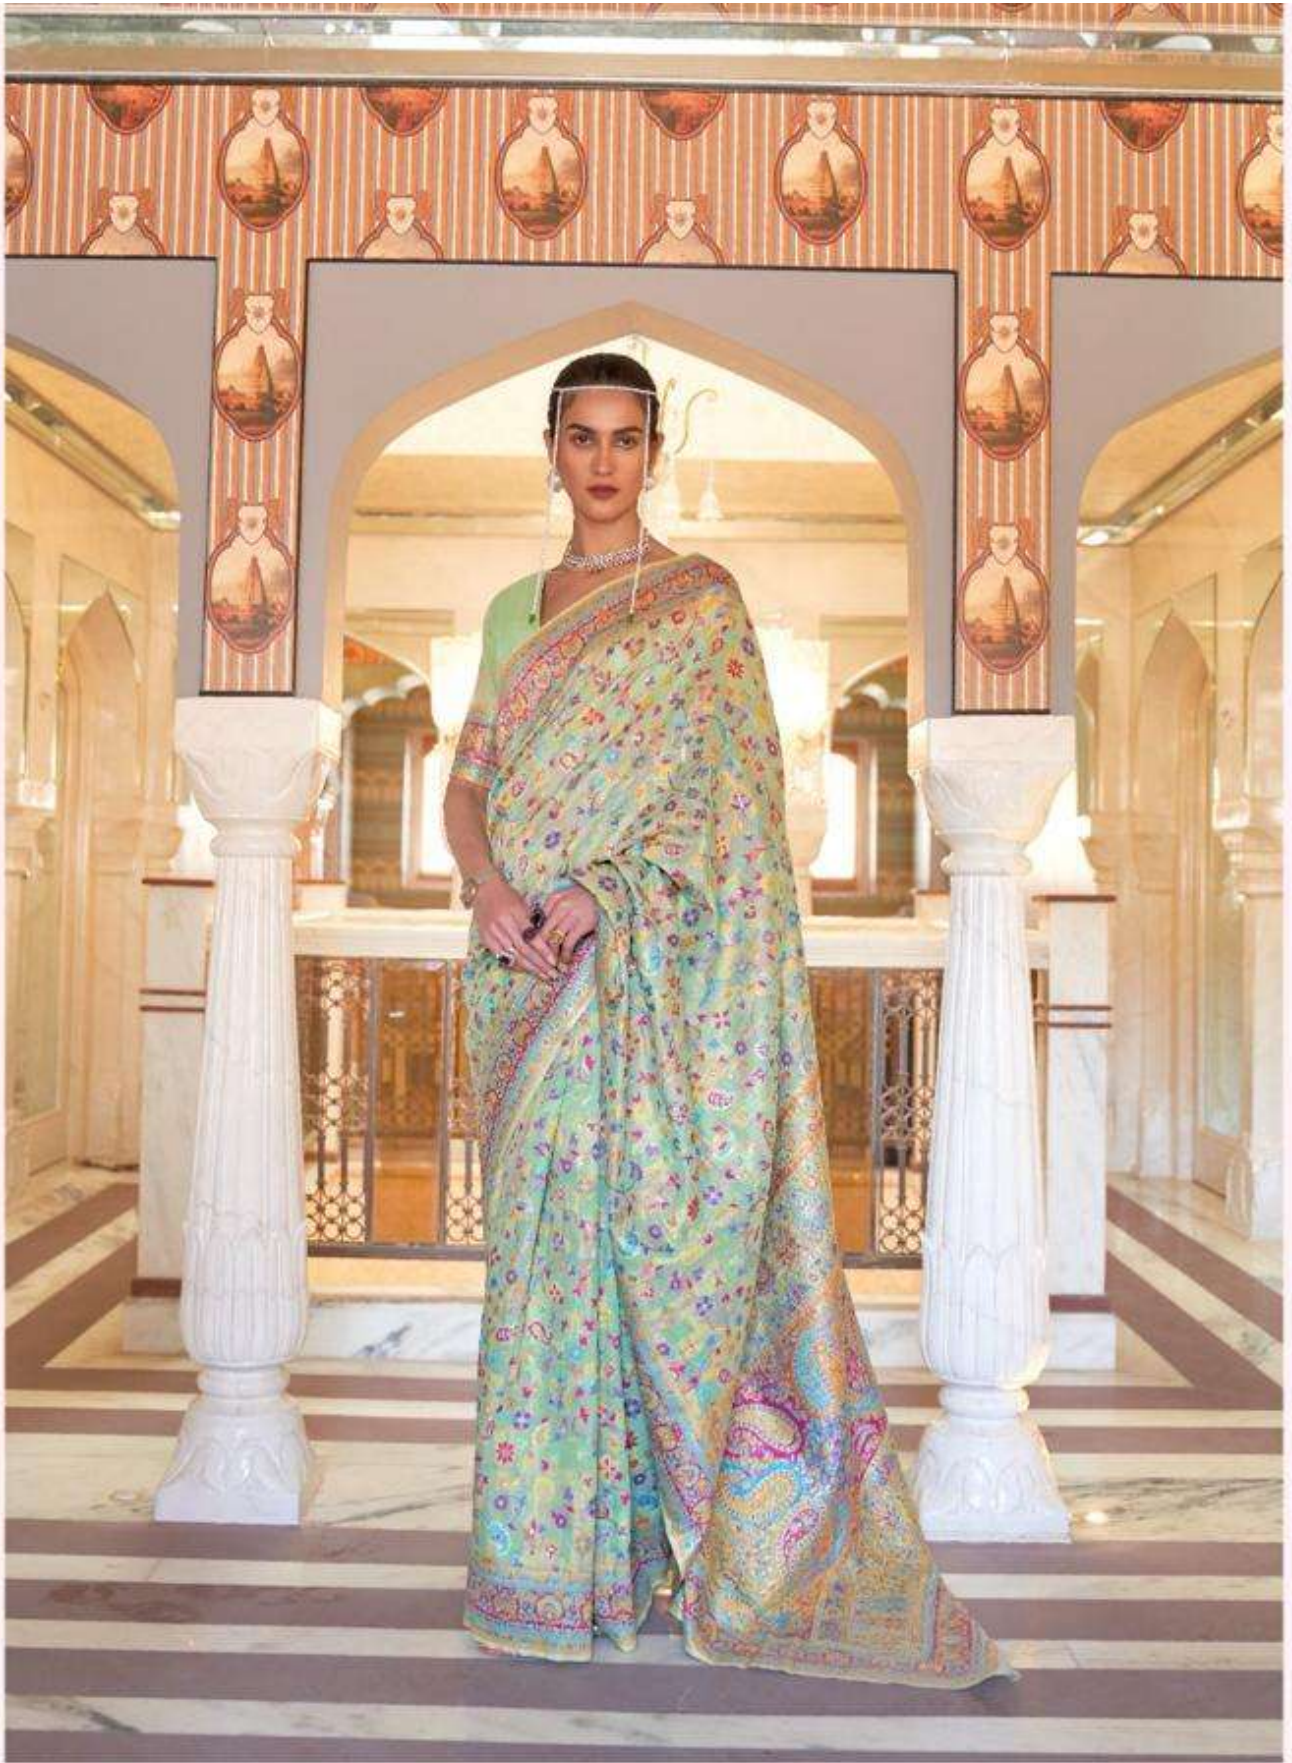

KHUBANI SILK

KASHMIRI MODAL HANDLOOM WEAVING 240002

RAJTEX
Salazar
Rajasthan | Udaipur | India

KHUBANI SILK

KASHMIRI MODAL HANDLOOM WEAVING 240001

RAJTEX
Collection
Rajshree | Lifestyle | Silkwear

KHUBANI SILK