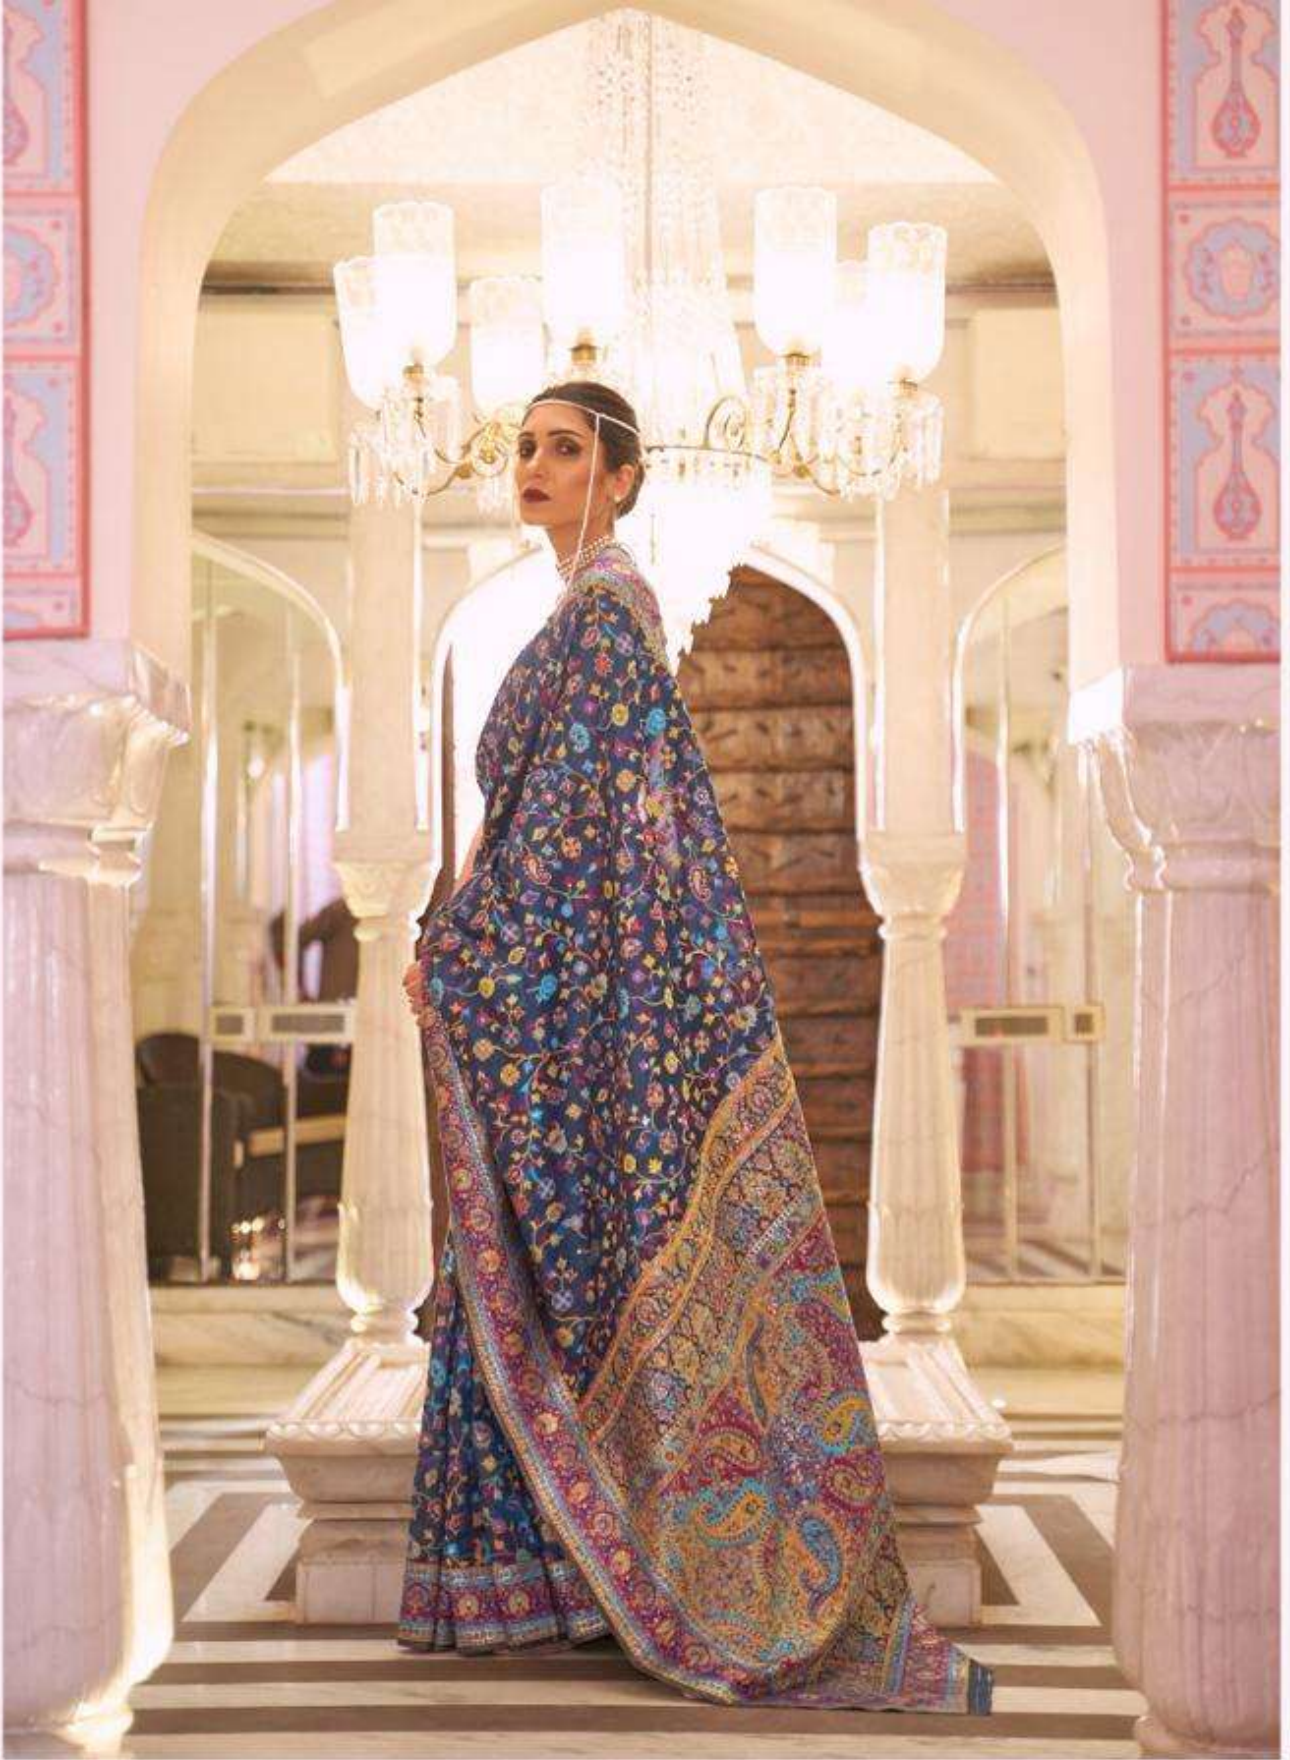

RAJTEX
Collection
New York | London | Milan

KHUBANI SILK

KASHMIRI MODAL HANDLOOM WEAVING 240007