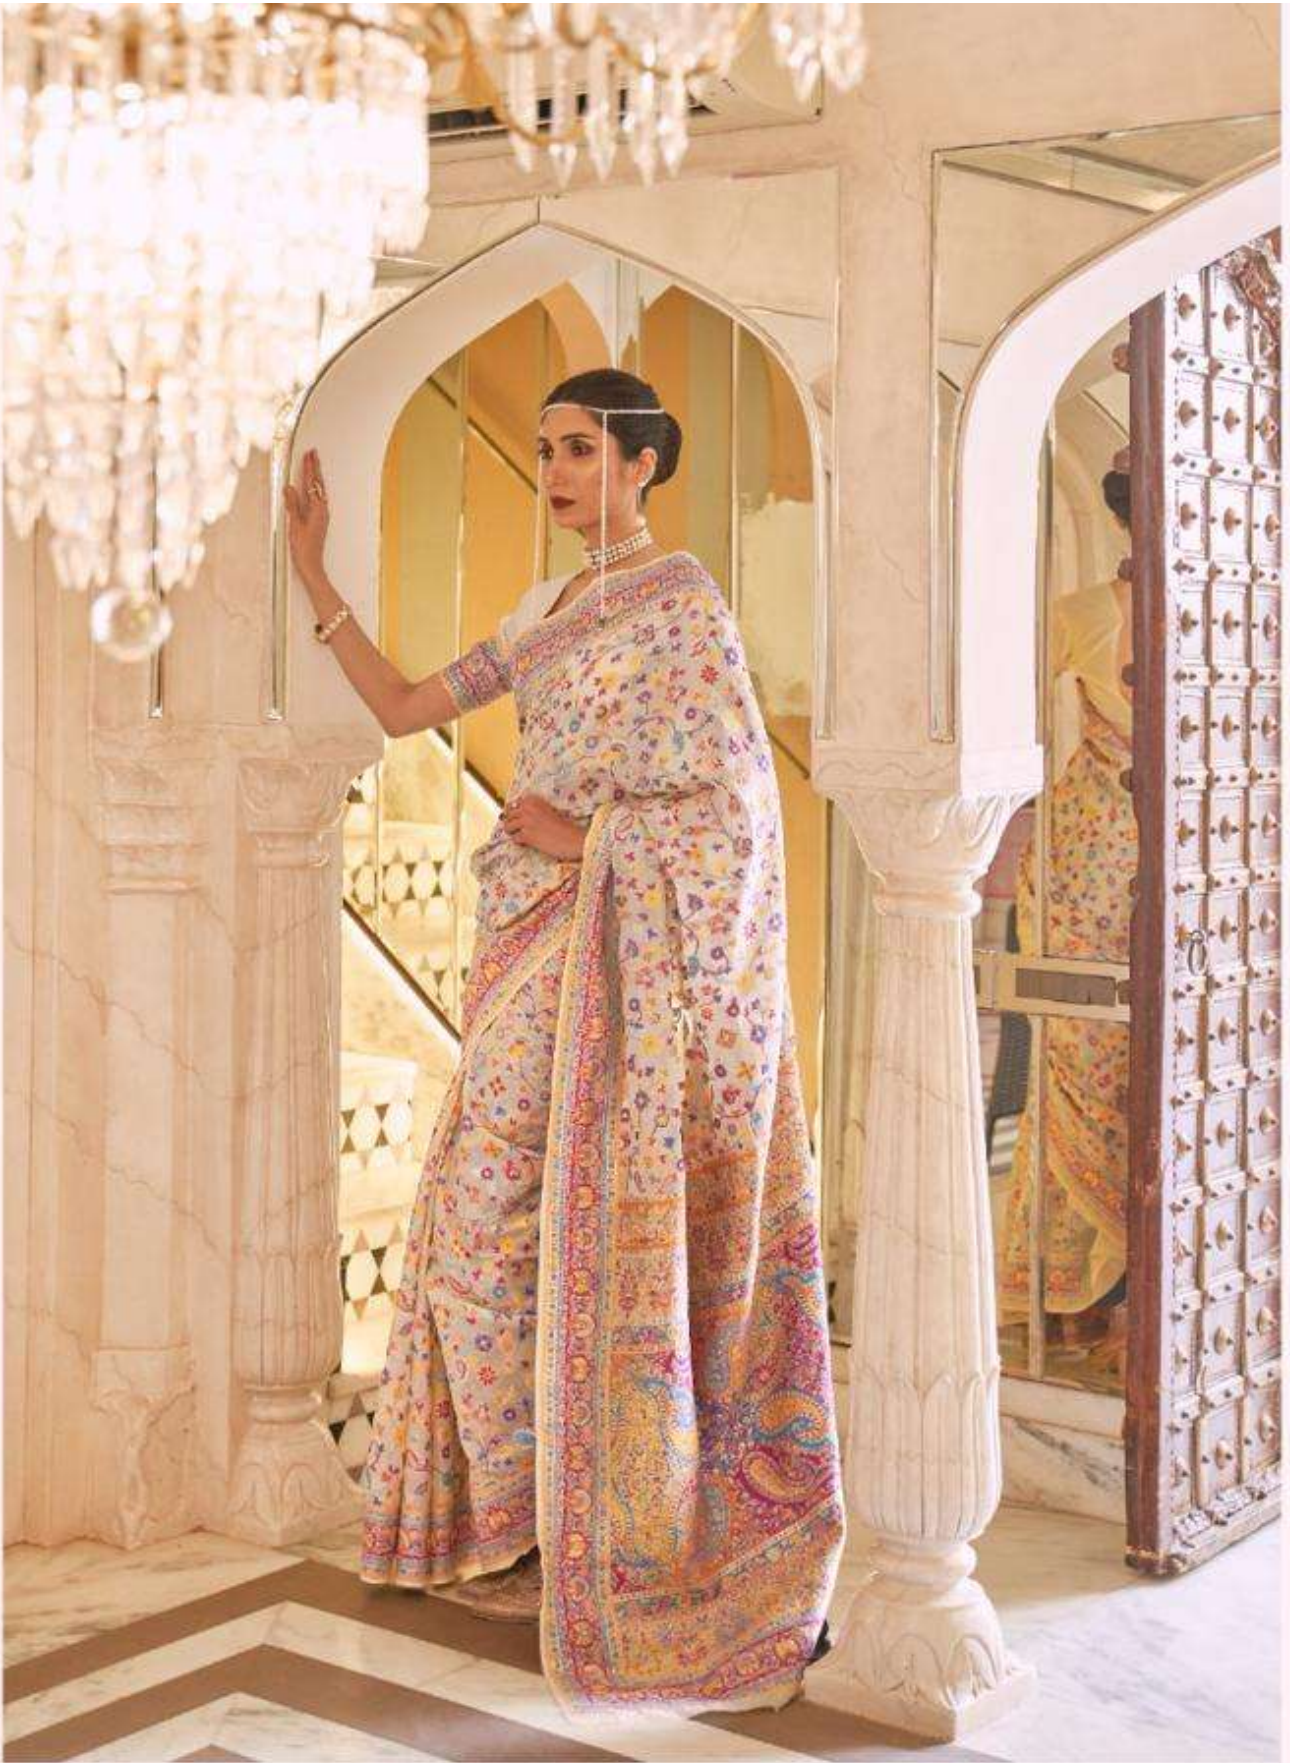

RAJTEX
Salazar
Rajasthan | Uttarakhand | Karnataka

KHUBANI SILK

KASHMIRI MODAL HANDLOOM WEAVING 240002