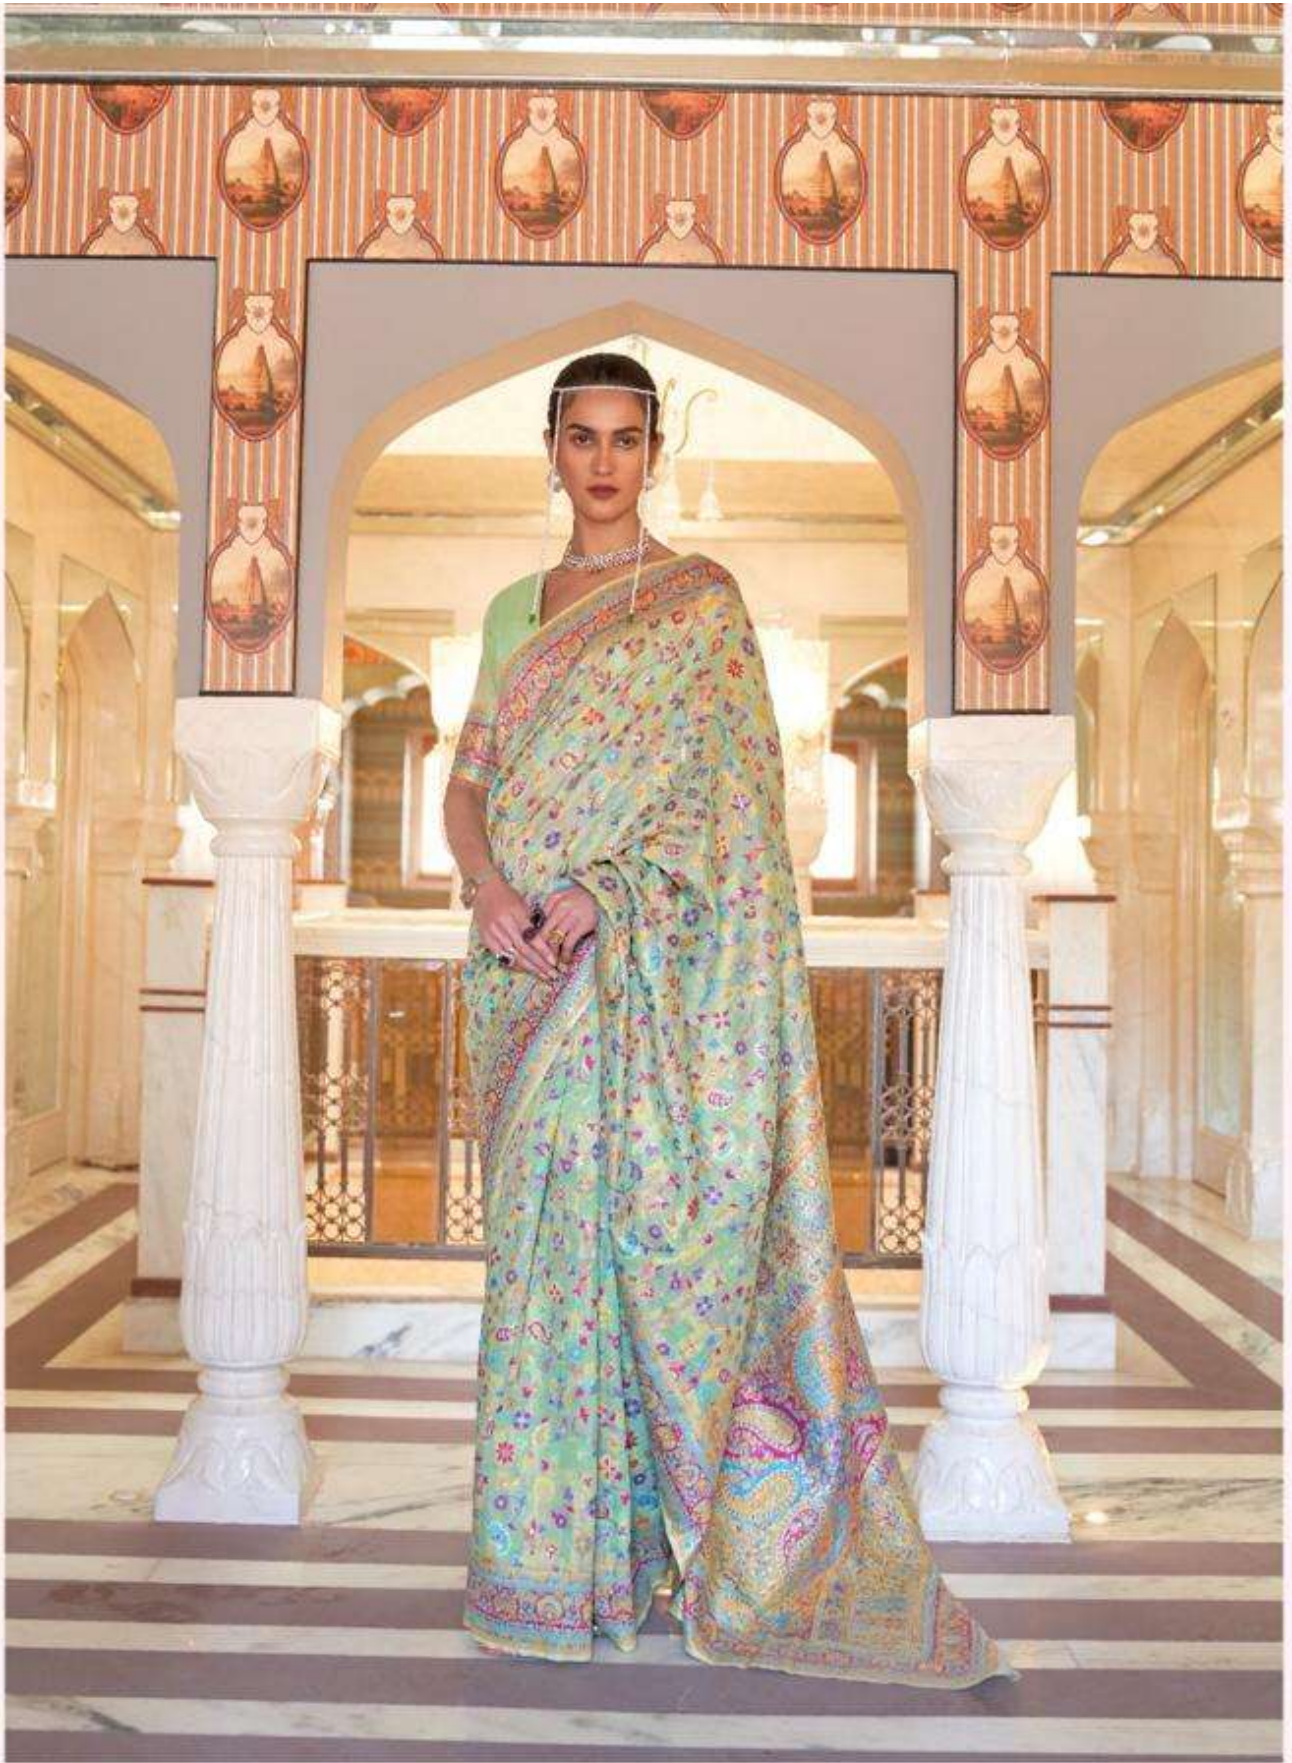

RAJTEX
Salazar
Rajasthan | Udaipur | India

KHUBANI SILK

KASHMIRI MODAL HANDLOOM WEAVING 240001