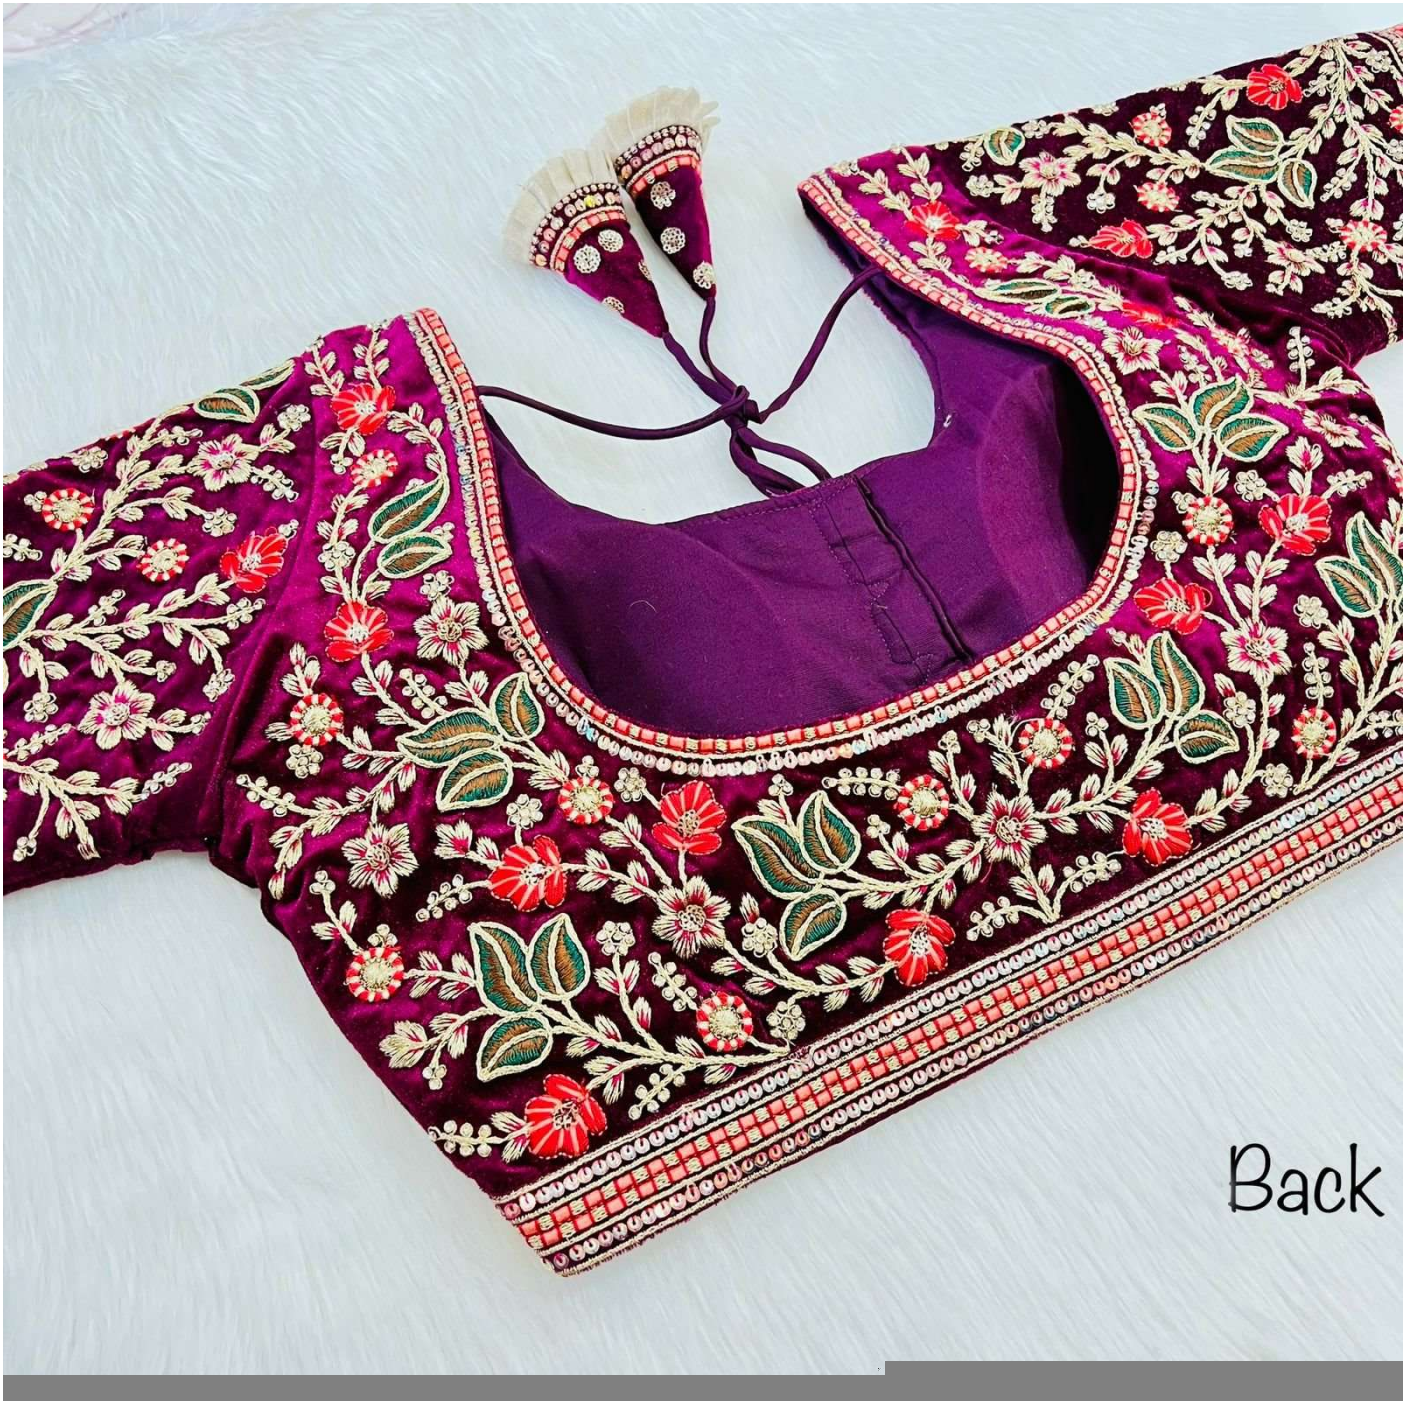

Rani

Green

Rani

Wine

Morpeach

Red

Back

Front