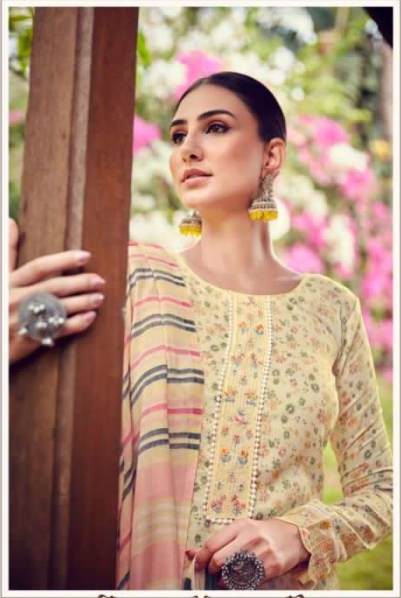

GULL JEE

M I Z A

13905

DESIGN NO.	PRICE	
13901	999/-	:TOP: COTTON SATIN DIGITAL PRINT WITH EMBROIDERY
13902	999/-	
13903	999/-	:BOTTAM: COTTON
13904	999/-	
13905	999/-	:DUPATTA: PURE COTTON WEAVE
13906	999/-	
Total Pieces: 6		Total Amount: 5994/-+GST