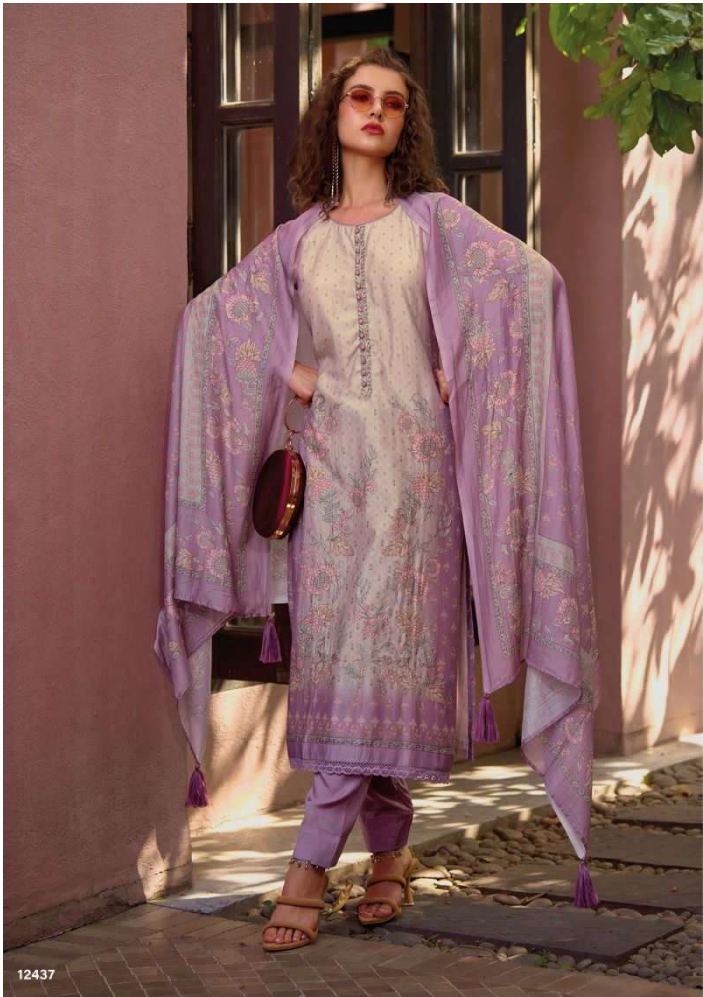

 **IBIZA**
"A lifestyle to follow"

IZNIK

 **IBIZA**
"A lifestyle to follow"

IZNIK

 **IBIZA**
"A lifestyle to follow"

 **IBIZA**
"A lifestyle to follow"

 **IBIZA**
"A lifestyle to follow"

 **IBIZA**
"A lifestyle to follow"

IZNIK

12442

12443

IBIZA
"A lifestyle to follow"

DESIGN NO.	DESCRIPTION	PRICE
12436	<p style="text-align: center;">: TOP :</p> <p style="text-align: center;">PURE BAMBARG MUSLIN DIGITAL PRINT WITH BADLA OUTLINE HANDWORK</p> <p style="text-align: center;">: BOTTOM :</p> <p style="text-align: center;">PURE MUSLIN</p> <p style="text-align: center;">: DUPATTA :</p> <p style="text-align: center;">PURE ERIC SILK DIGITAL PRINT</p>	1995 /-
12437		1995 /-
12438		1995 /-
12439		1995 /-
12440		1995 /-
12441		1995 /-
12442		1995 /-
12443		1995 /-