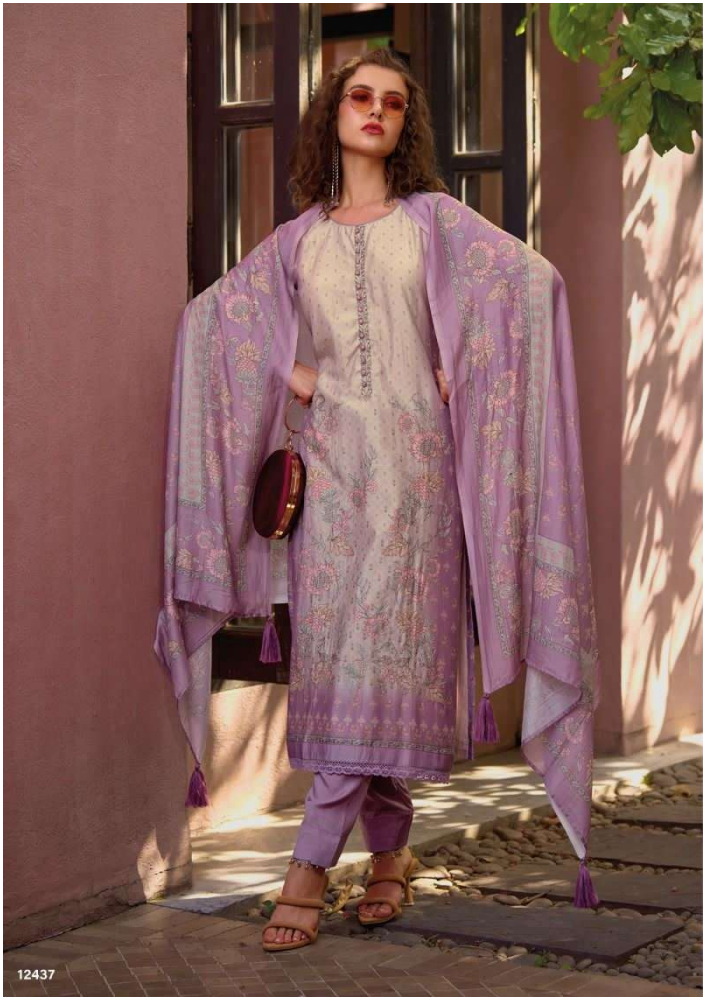

 **IBIZA**  
"A lifestyle to follow"

  
**IZNIK**

 **IBIZA**  
"A lifestyle to follow"

  
**IZNIK**

 **IBIZA**  
"A lifestyle to follow"

 **IBIZA**  
"A lifestyle to follow"

 **IBIZA**  
"A lifestyle to follow"

 **IBIZA**  
"A lifestyle to follow"

12441

**IBIZA**  
A lifestyle to follow™  
12443

12436

12437

12440

12441

12438

12439

IZNIK

12442

12443

IBIZA  
"A lifestyle to follow"

DESIGN NO.	DESCRIPTION	PRICE
12436	<p style="text-align: center;">: TOP :</p> <p style="text-align: center;">PURE BAMBARG MUSLIN DIGITAL PRINT WITH BADLA OUTLINE HANDWORK</p> <p style="text-align: center;">: BOTTOM :</p> <p style="text-align: center;">PURE MUSLIN</p> <p style="text-align: center;">: DUPATTA :</p> <p style="text-align: center;">PURE ERIC SILK DIGITAL PRINT</p>	1995 /-
12437		1995 /-
12438		1995 /-
12439		1995 /-
12440		1995 /-
12441		1995 /-
12442		1995 /-
12443		1995 /-