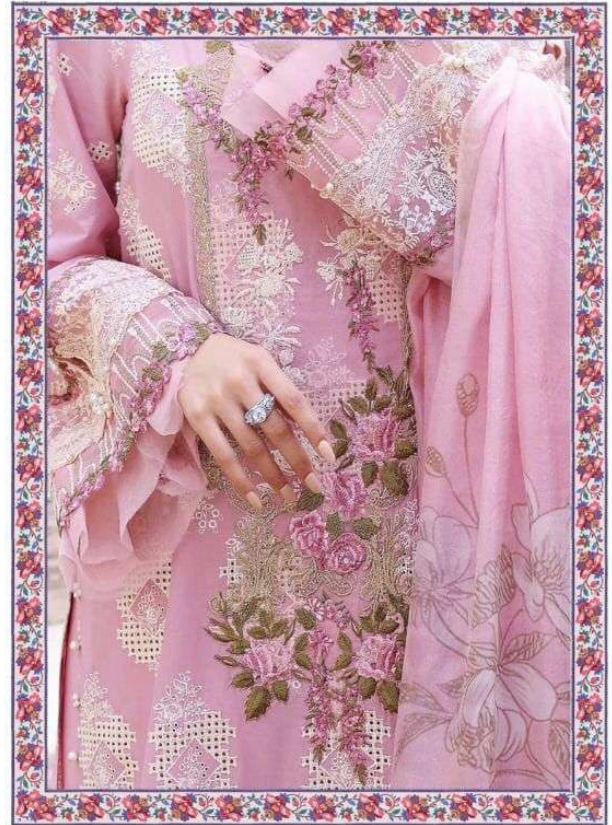

JOHRA
TEX

JT 104

TOP-LAWN COTTON EMBROIDERED WORK
DUPPTA-TEBBY SILK DIGITAL PRINT
BOTTOM - LAWN COTTON WITH
EMBROIDERED PAYAL PACH