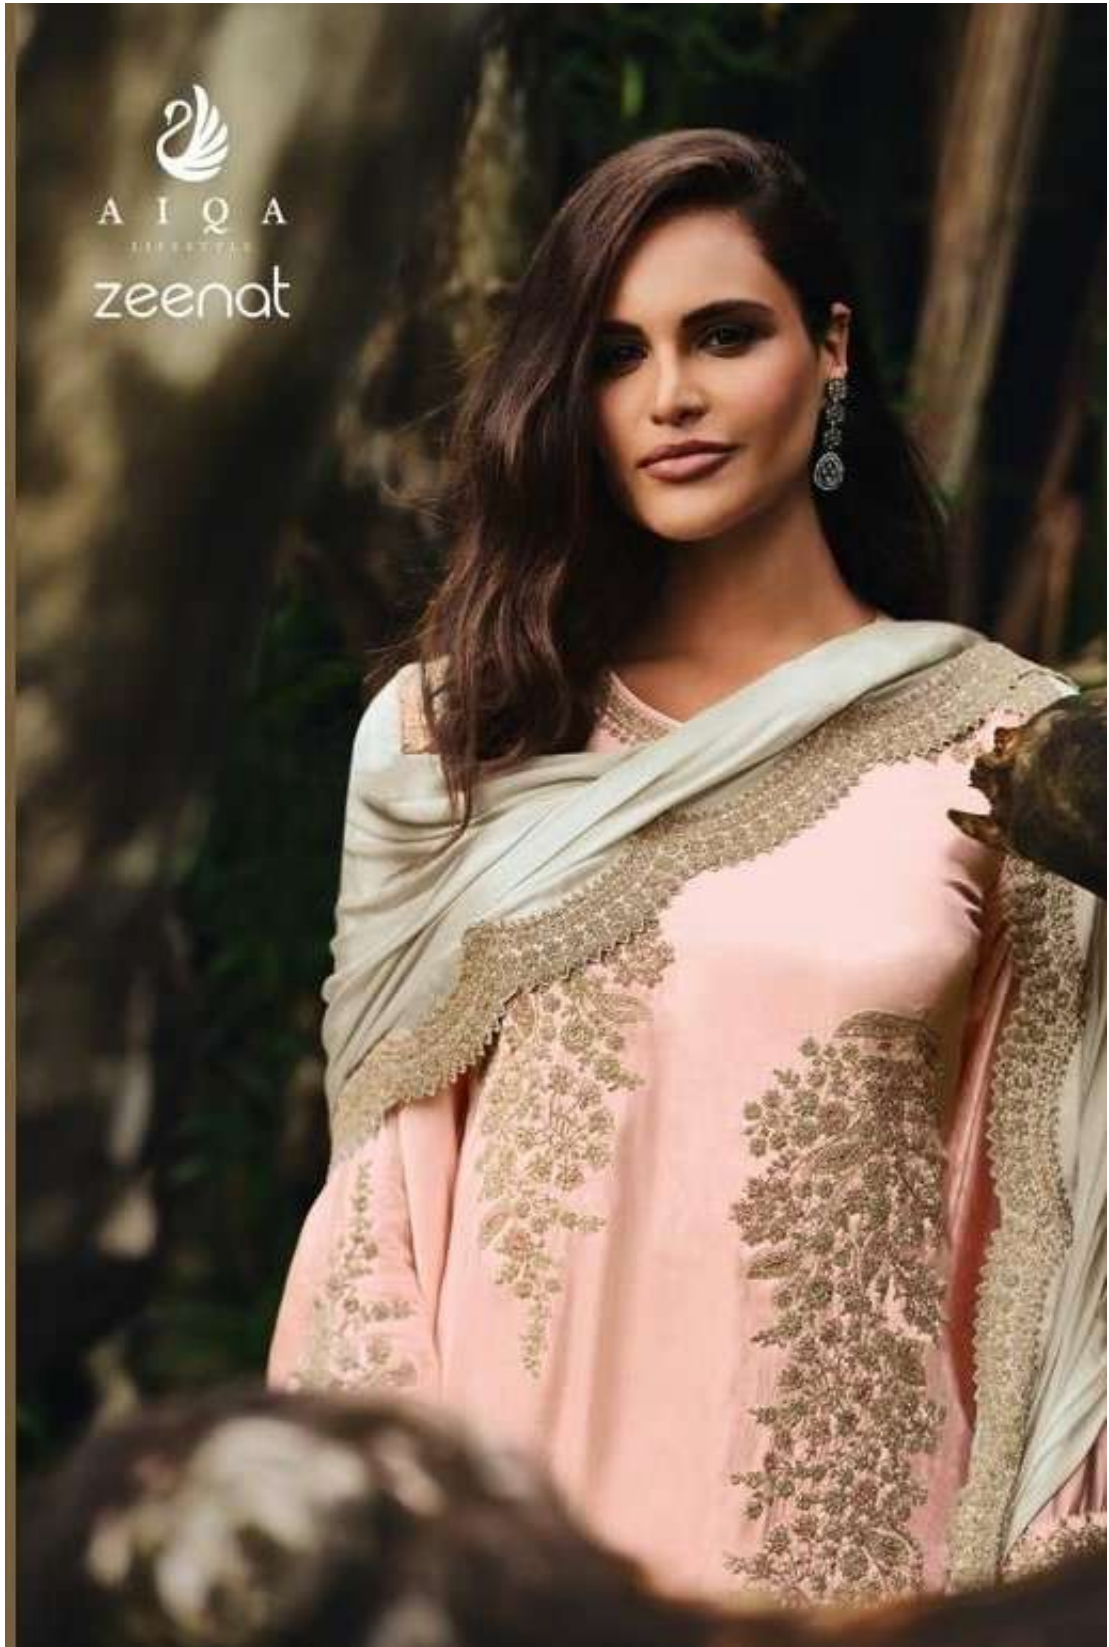

AIQA

LIFESTYLE

zeenat

A I Q A
KIPAKTILA

ZE-04

A beautiful blend of traditional, shades and elegant drapes.

ZE-05

AIQA
LIFESTYLE