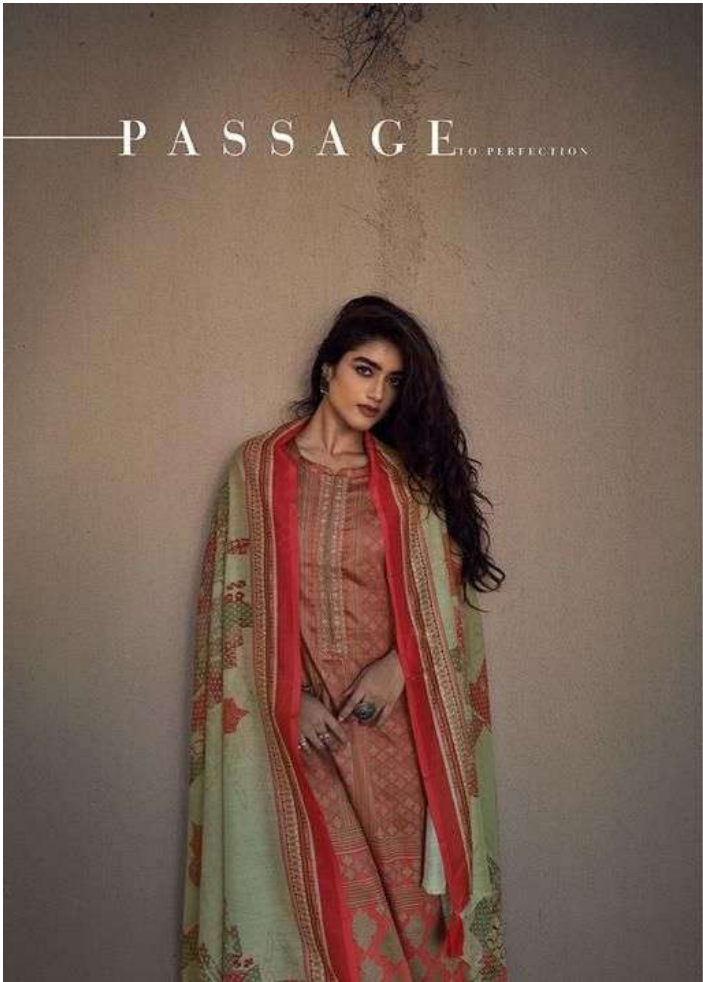

PASSAGE TO PERFECTION