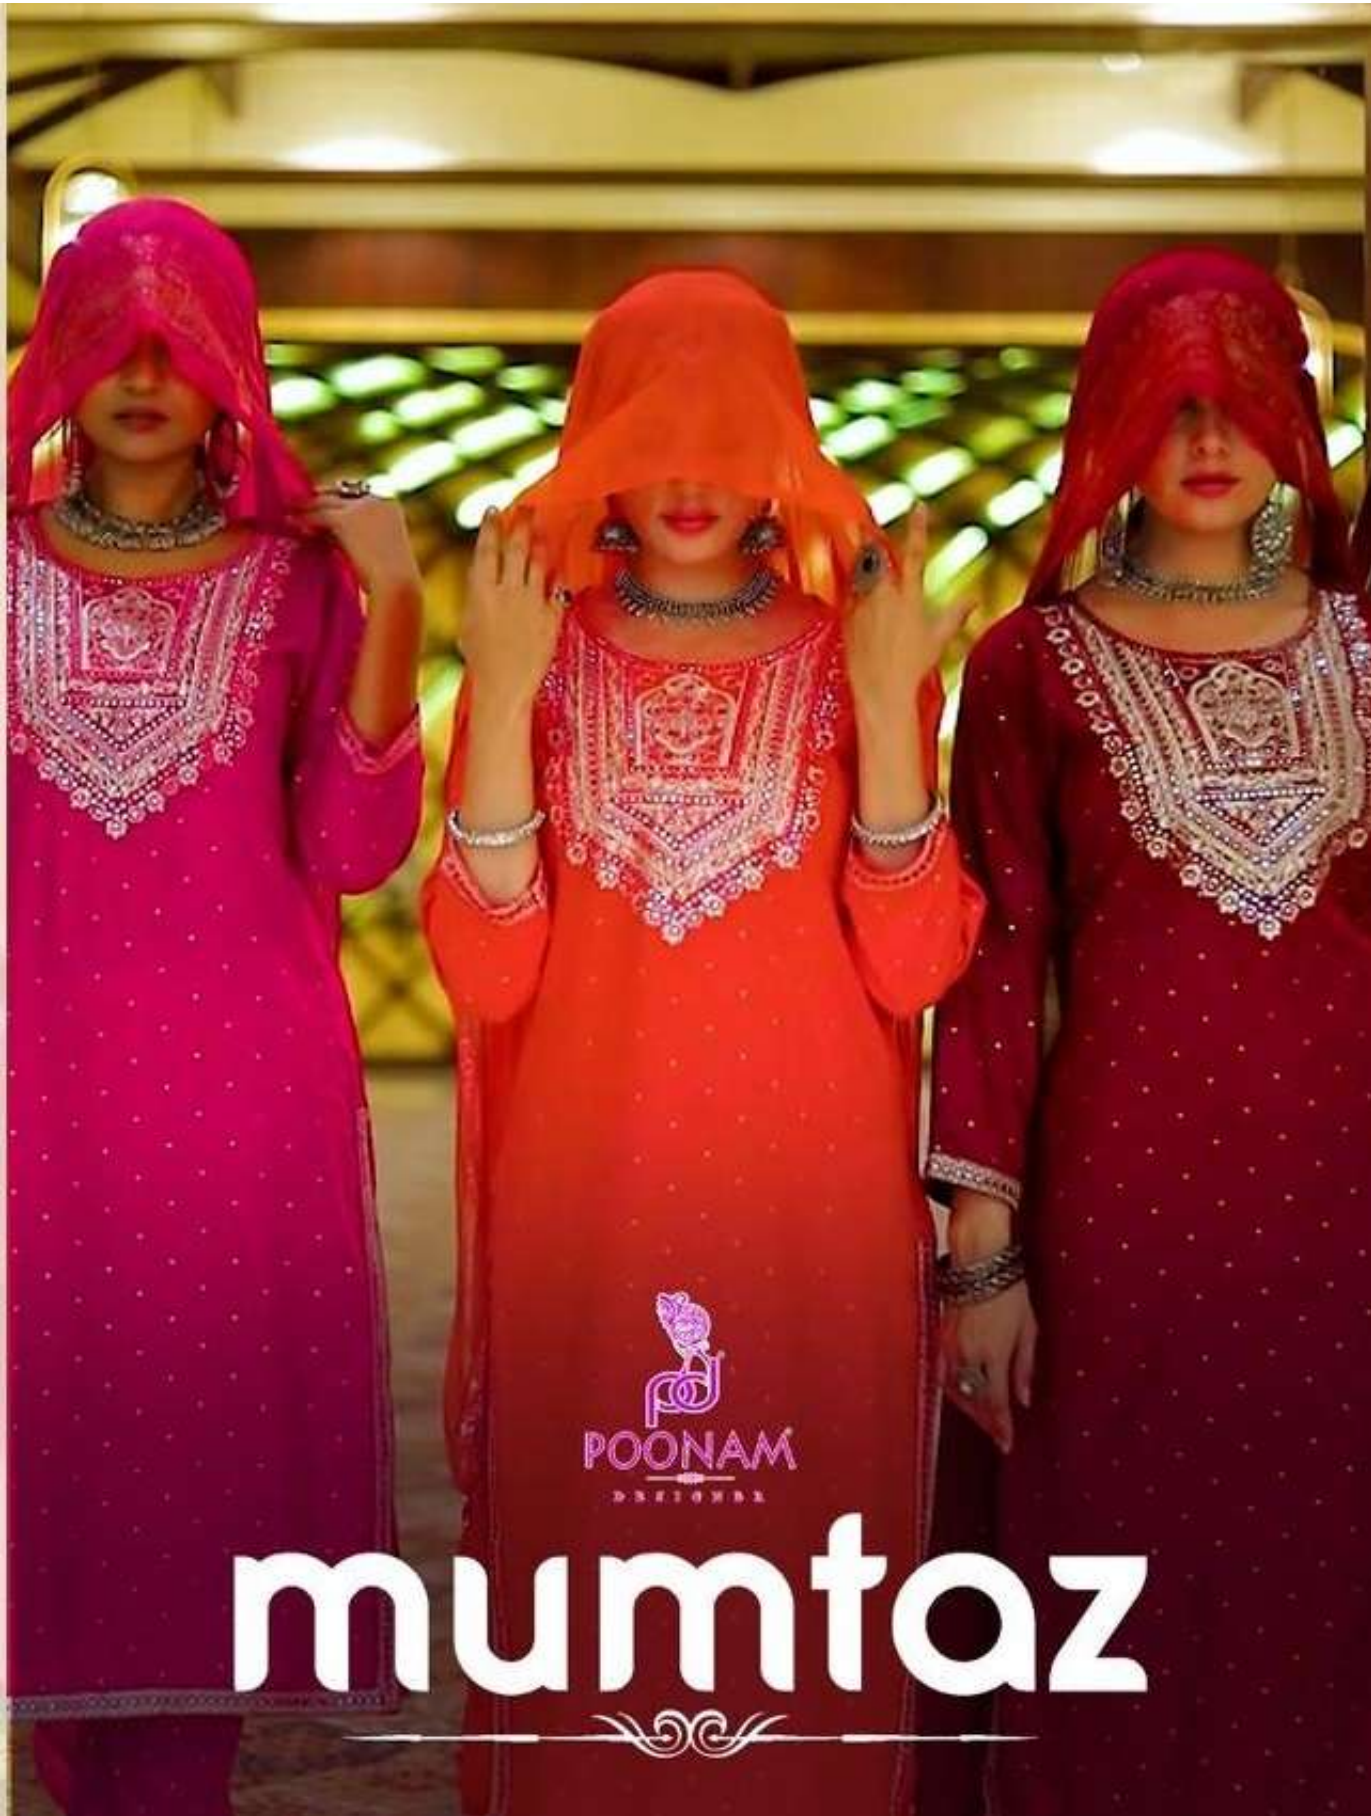

POONAM
DESIGNS

mumtaz